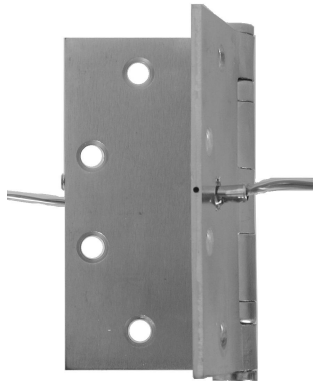

MODEL No.	Description	I-11
-----------	-------------	------

E4W 4 wire through hinge

E6W 6 wire through hinge

E8W 8 wire through hinge

- Provides power transfer from frame to door
- Used with electric locks, panic devices or electric strikes
- Available with 4, 6 or 8 wires.
- Concealed electric through wire 50 Volts AC/DC @ 1 amp
- UL Listed

Brookline can modify any standard or heavy weight ball bearing hinge in our catalog for power transfer.

To order select the hinge you require from our hinge section and add the suffix along with the desired finish.

Example TS4545BB - E4W - 32D

THROUGH WIRE HINGE WITHOUT MONITORING

- Note electric hinge must be placed at the center position only

M4W monitoring x 4 wires

M6W monitoring x 6 wires

M8W monitoring x 8 wires

- Provides power transfer from frame to door
- Monitors opening with set of dry contacts
- Used with electric locks, panic devices or electric strikes
- Available with 4, 6 or 8 wires.
- Concealed electric monitor 30VDC @ .5 amps
- Concealed electric through wire 50 Volts AC/DC @ 1 amp
- UL Listed