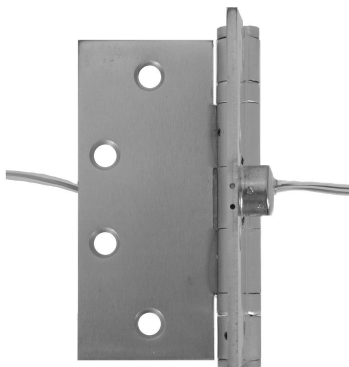

MODEL No.	Description	I-11
-----------	-------------	------

E4W 4 wire through hinge

E6W 6 wire through hinge

E8W 8 wire through hinge

- Provides power transfer from frame to door
- Used with electric locks, panic devices or electric strikes
- Available with 4, 6 or 8 wires.
- Concealed electric through wire 50 Volts AC/DC @ 1 amp
- UL Listed

Brookline can modify any standard or heavy weight ball bearing hinge in our catalog for power transfer.

To order select the hinge you require from our hinge section and add the suffix along with the desired finish.

Example TS4545BB - E4W - 32D

THROUGH WIRE HINGE WITHOUT MONITORING

- Note electric hinge must be placed at the center position only

M4W monitoring x 4 wires

M6W monitoring x 6 wires

M8W monitoring x 8 wires

- Provides power transfer from frame to door
- Monitors opening with set of dry contacts
- Used with electric locks, panic devices or electric strikes
- Available with 4, 6 or 8 wires.
- Concealed electric monitor 30VDC @ .5 amps
- Concealed electric through wire 50 Volts AC/DC @ 1 amp
- UL Listed