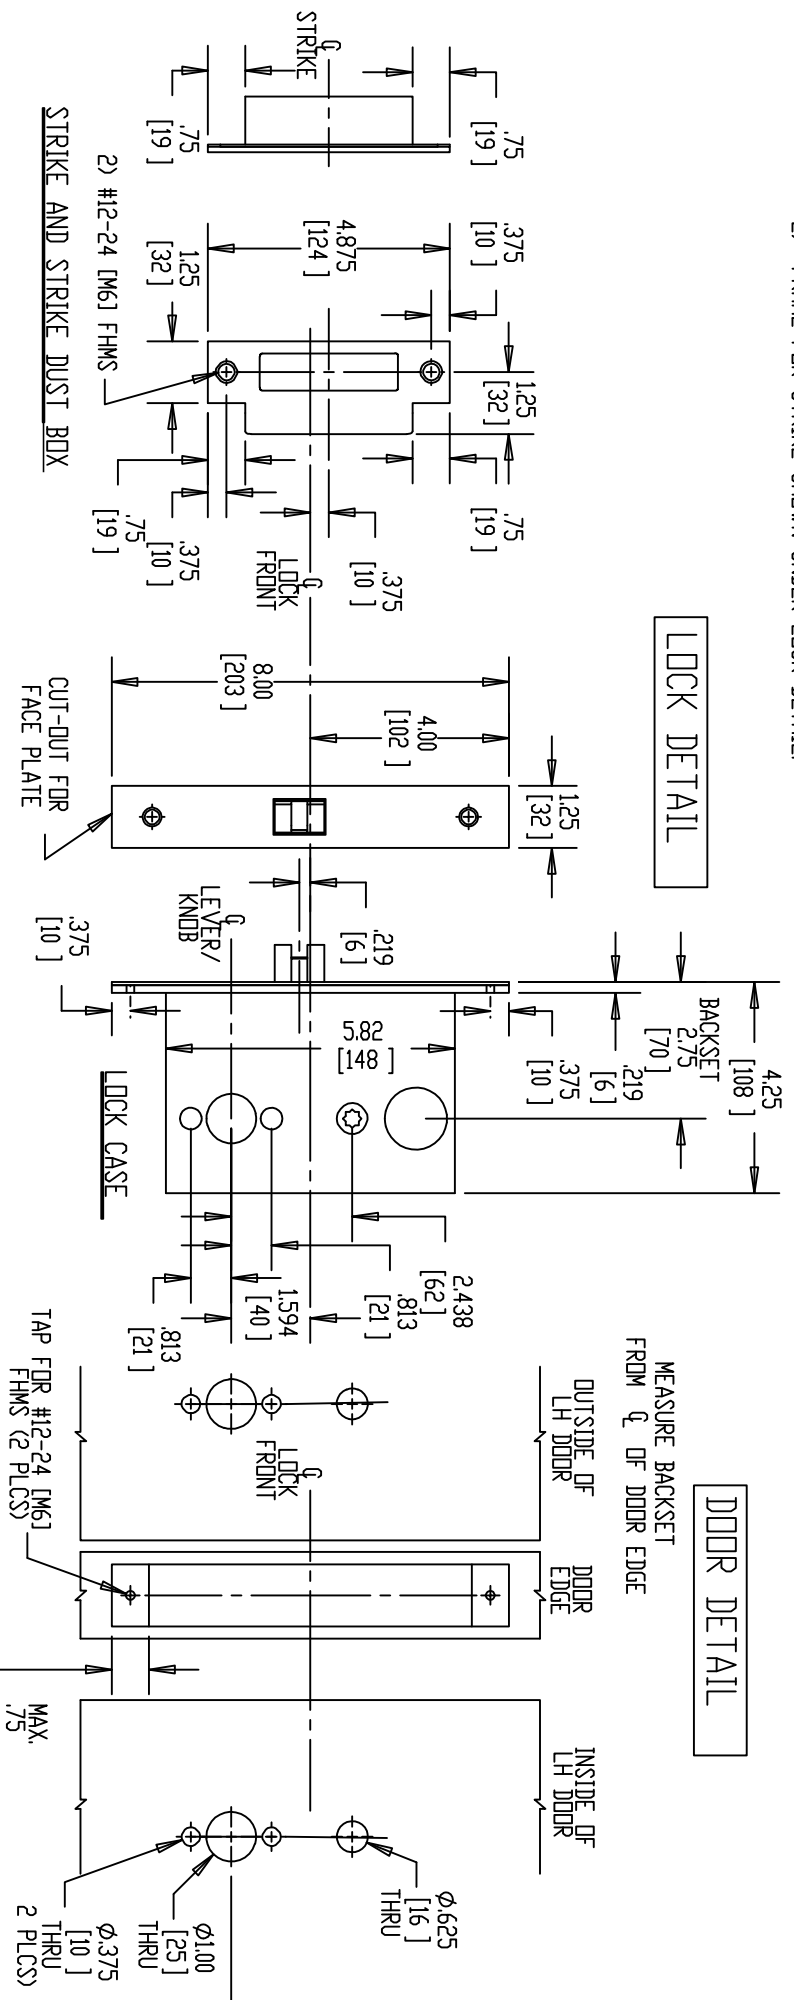

NOTE: 1) DOOR CUT-OUTS AS INDICATED UNDER DOOR DETAIL.  
 2) FRAME FOR STRIKE SHOWN UNDER LOCK DETAIL.

DO NOT SCALE DRAWING.

Brookline Industries  
 1624 South Clinton Street  
 Chicago, IL 60616 USA  
<http://brooklineind.com>

DIMENSIONS ARE INCHES ( ) ARE IN MILLIMETERS.

# M3040 WITH "A" or "B" ROSE FOR METAL DOORS

TEMPLATE NUMBER: **T-M3040ABM Rev1**

DATE: 01-01-10