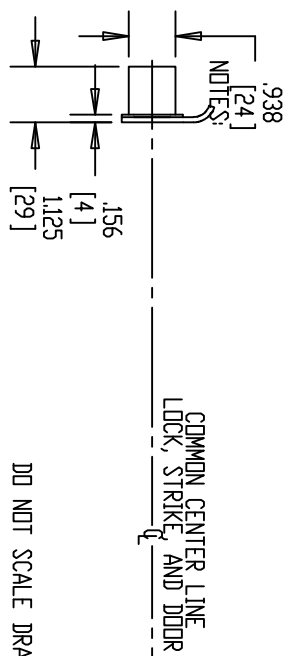

NOTE: 1) DOOR CUT-OUTS AS INDICATED UNDER DOOR DETAIL.  
 2) FRAME FOR STRIKE SHOWN UNDER LOCK DETAIL.

DO NOT SCALE DRAWING.

Brookline Industries  
 1624 South Clinton Street  
 Chicago, IL 60616 USA  
<http://brooklineind.com>

DIMENSIONS ARE INCHES ( ) ARE IN MILLIMETERS.

# M3040 WITH "A" or "B" ROSE FOR METAL DOORS

TEMPLATE NUMBER: **T-M3040ABM Rev1**

DATE: 01-01-10