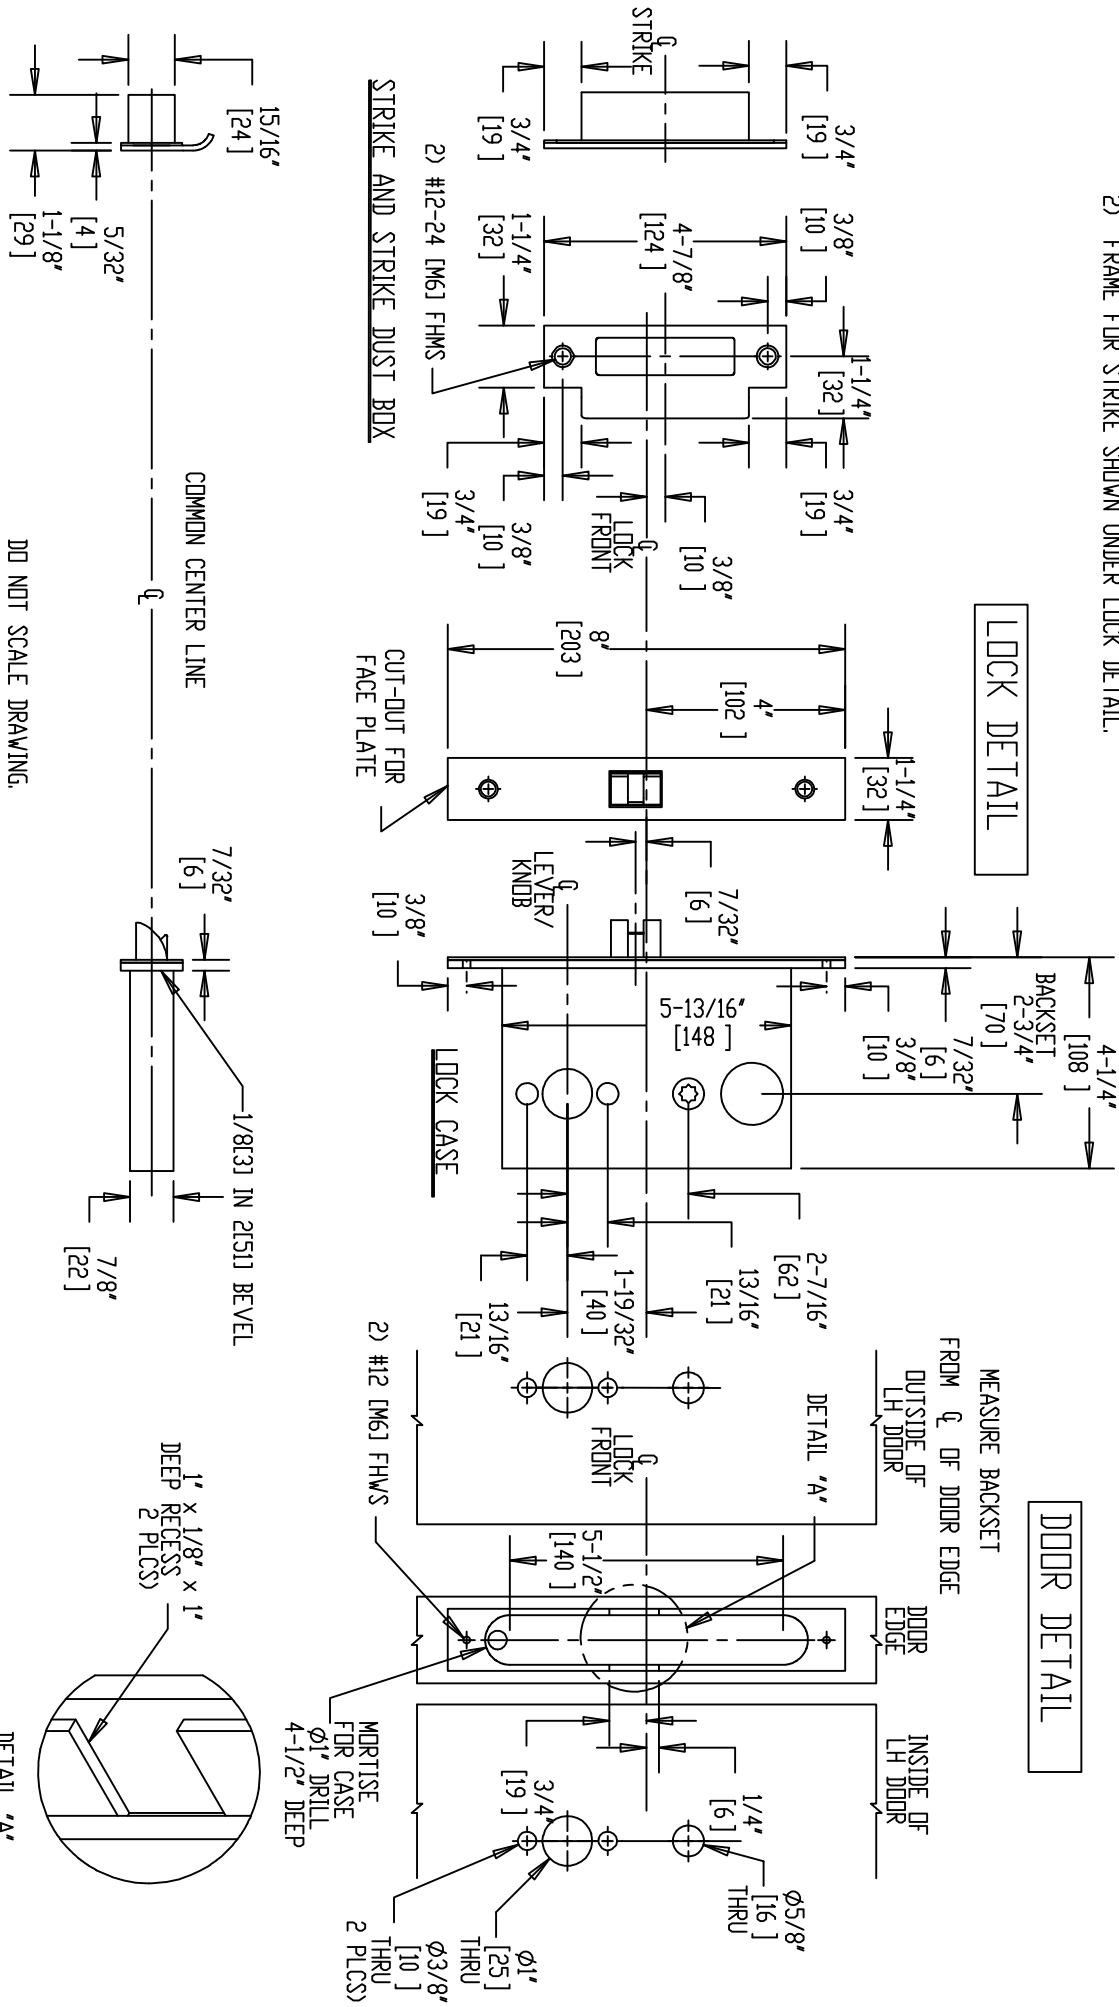

NOTE: 1) DOOR CUT-OUTS AS INDICATED UNDER DOOR DETAIL.
 2) FRAME FOR STRIKE SHOWN UNDER LOCK DETAIL.

DD NOT SCALE DRAWING.

Brookline Industries
 1624 South Clinton Street
 Chicago, IL 60616 USA
<http://brooklineind.com>

M3040 WITH "A" or "B" ROSE
 FOR WOOD DOORS

DIMENSIONS ARE INCHES () ARE IN MILLIMETERS.

TEMPLATE NUMBER: T-M3040ABW Rev1

DATE: 01-01-10