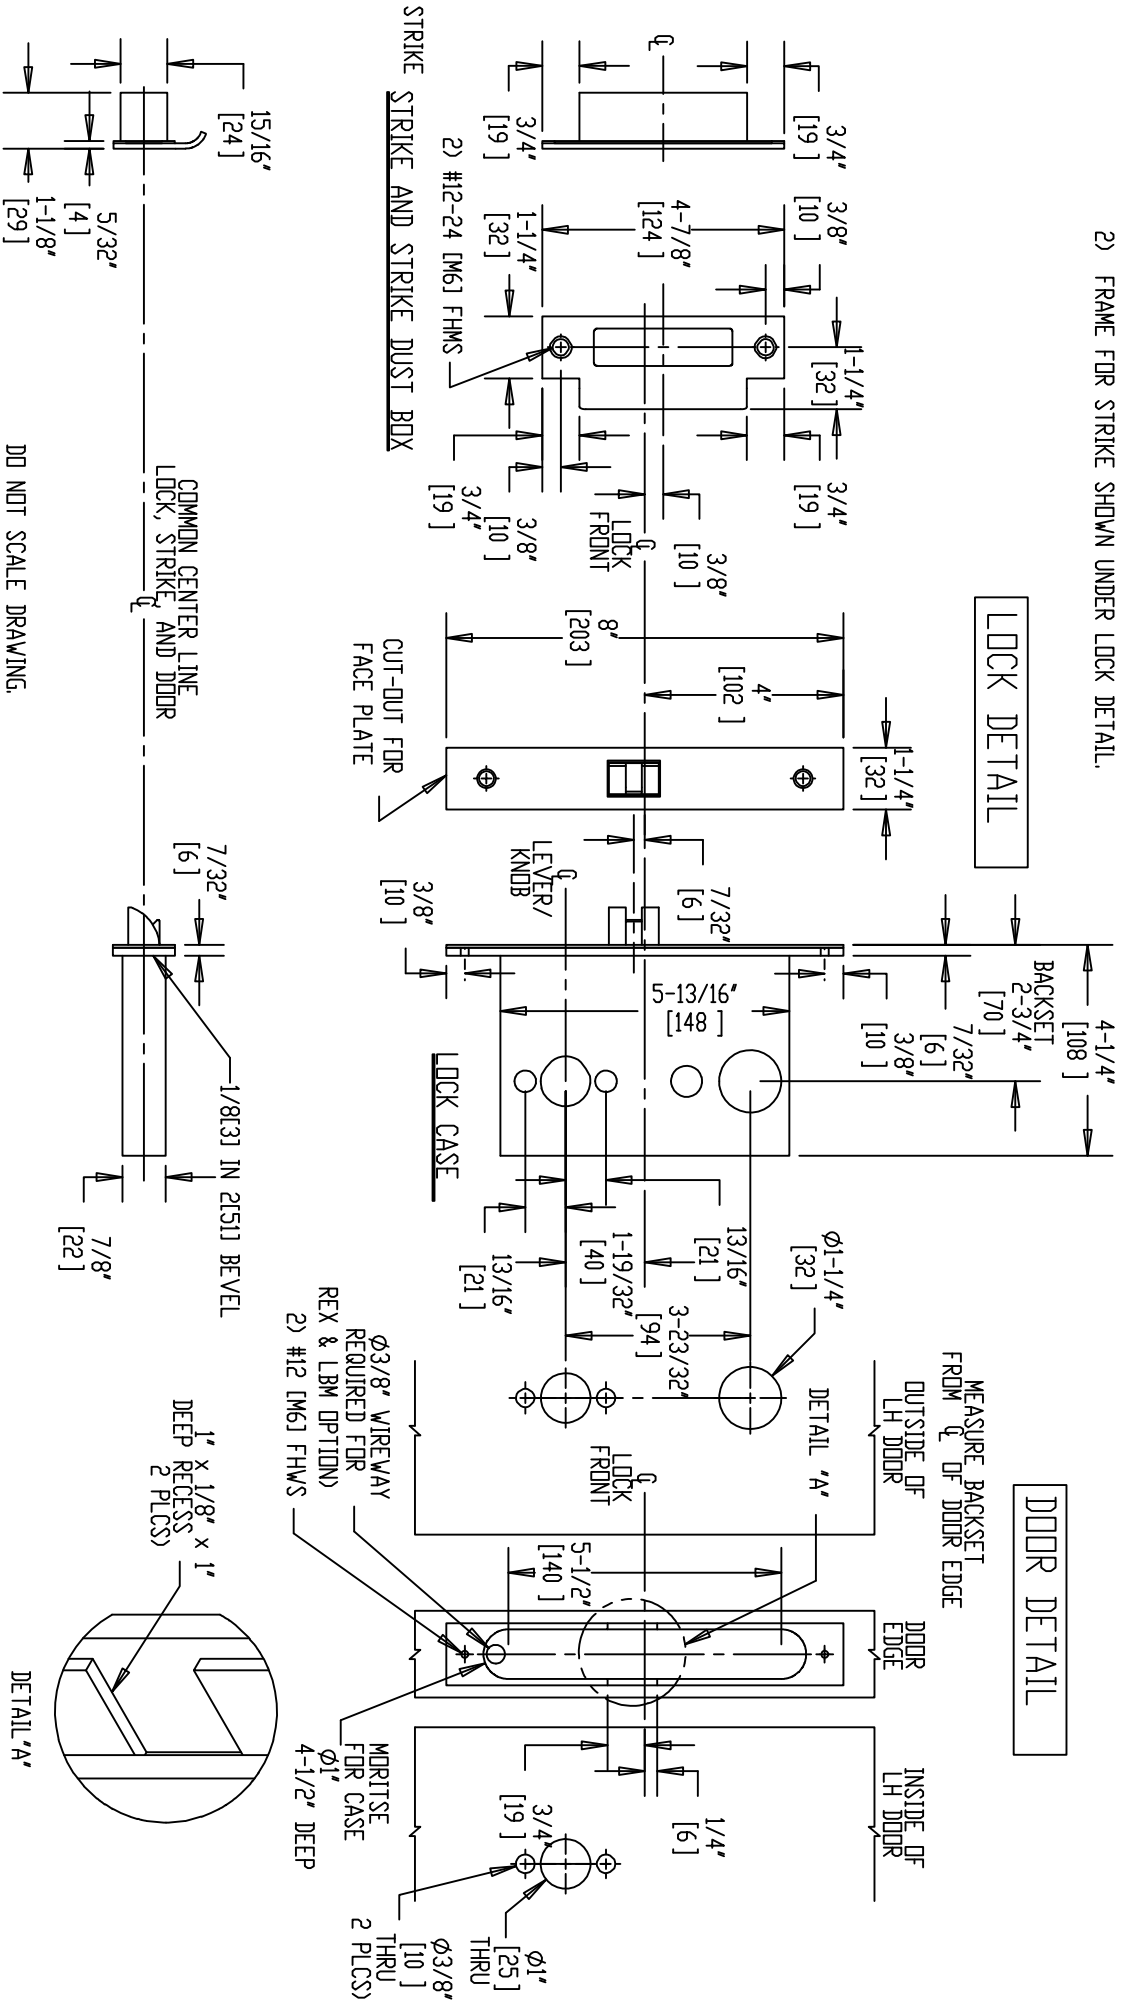

NOTE: 1) DOOR CUT-OUTS AS INDICATED UNDER DOOR DETAIL.
 2) FRAME FOR STRIKE SHOWN UNDER LOCK DETAIL.

DO NOT SCALE DRAWING.

Brookline Industries
 1624 South Clinton Street
 Chicago, IL 60616 USA
<http://brooklineind.com>

M3050 WITH "A" or "B" ROSE FOR WOOD DOORS

DIMENSIONS ARE INCHES () ARE IN MILLIMETERS.

TEMPLATE NUMBER: **T-M3050ABW Rev1**

DATE: 01-01-10