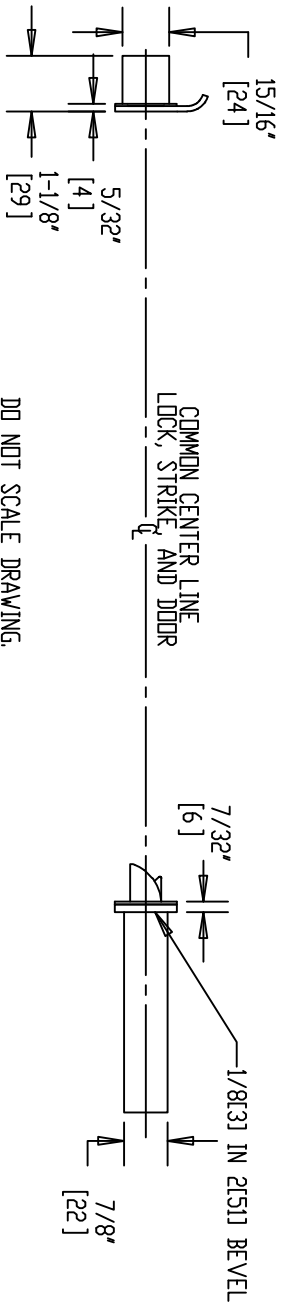

NOTE: 1) DOOR CUT-OUTS AS INDICATED UNDER DOOR DETAIL.
2) FRAME FOR STRIKE SHOWN UNDER LOCK DETAIL.

DO NOT SCALE DRAWING.

Brookline Industries
 1624 South Clinton Street
 Chicago, IL 60616 USA
<http://brooklineind.com>

M3050 WITH "E" ESCUTCHEON FOR WOOD DOORS

DIMENSIONS ARE INCHES () ARE IN MILLIMETERS.

TEMPLATE NUMBER: **T-M3050EW Rev1**

DATE: 01-01-10