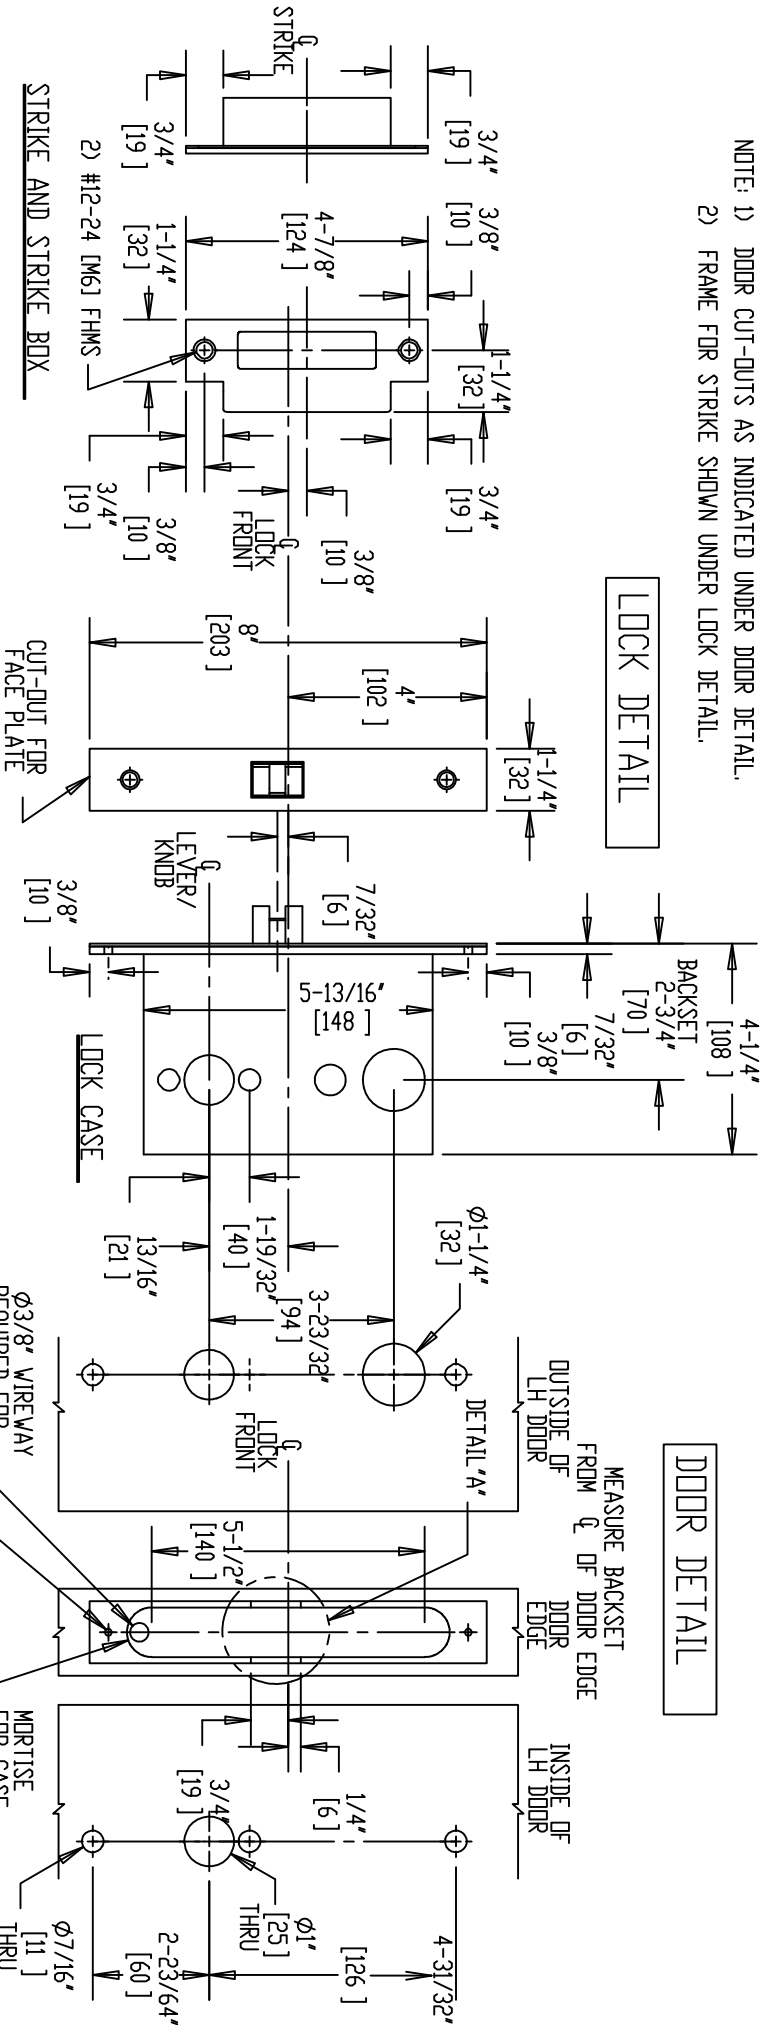

NOTE: 1) DOOR CUT-OUTS AS INDICATED UNDER DOOR DETAIL.
2) FRAME FOR STRIKE SHOWN UNDER LOCK DETAIL.

DO NOT SCALE DRAWING.

Brookline Industries
 1624 South Clinton Street
 Chicago, IL 60616 USA
<http://brooklineind.com>

M3050 WITH "E" ESCUTCHEON FOR WOOD DOORS

DIMENSIONS ARE INCHES () ARE IN MILLIMETERS.

TEMPLATE NUMBER: **T-M3050EW Rev1**

DATE: 01-01-10