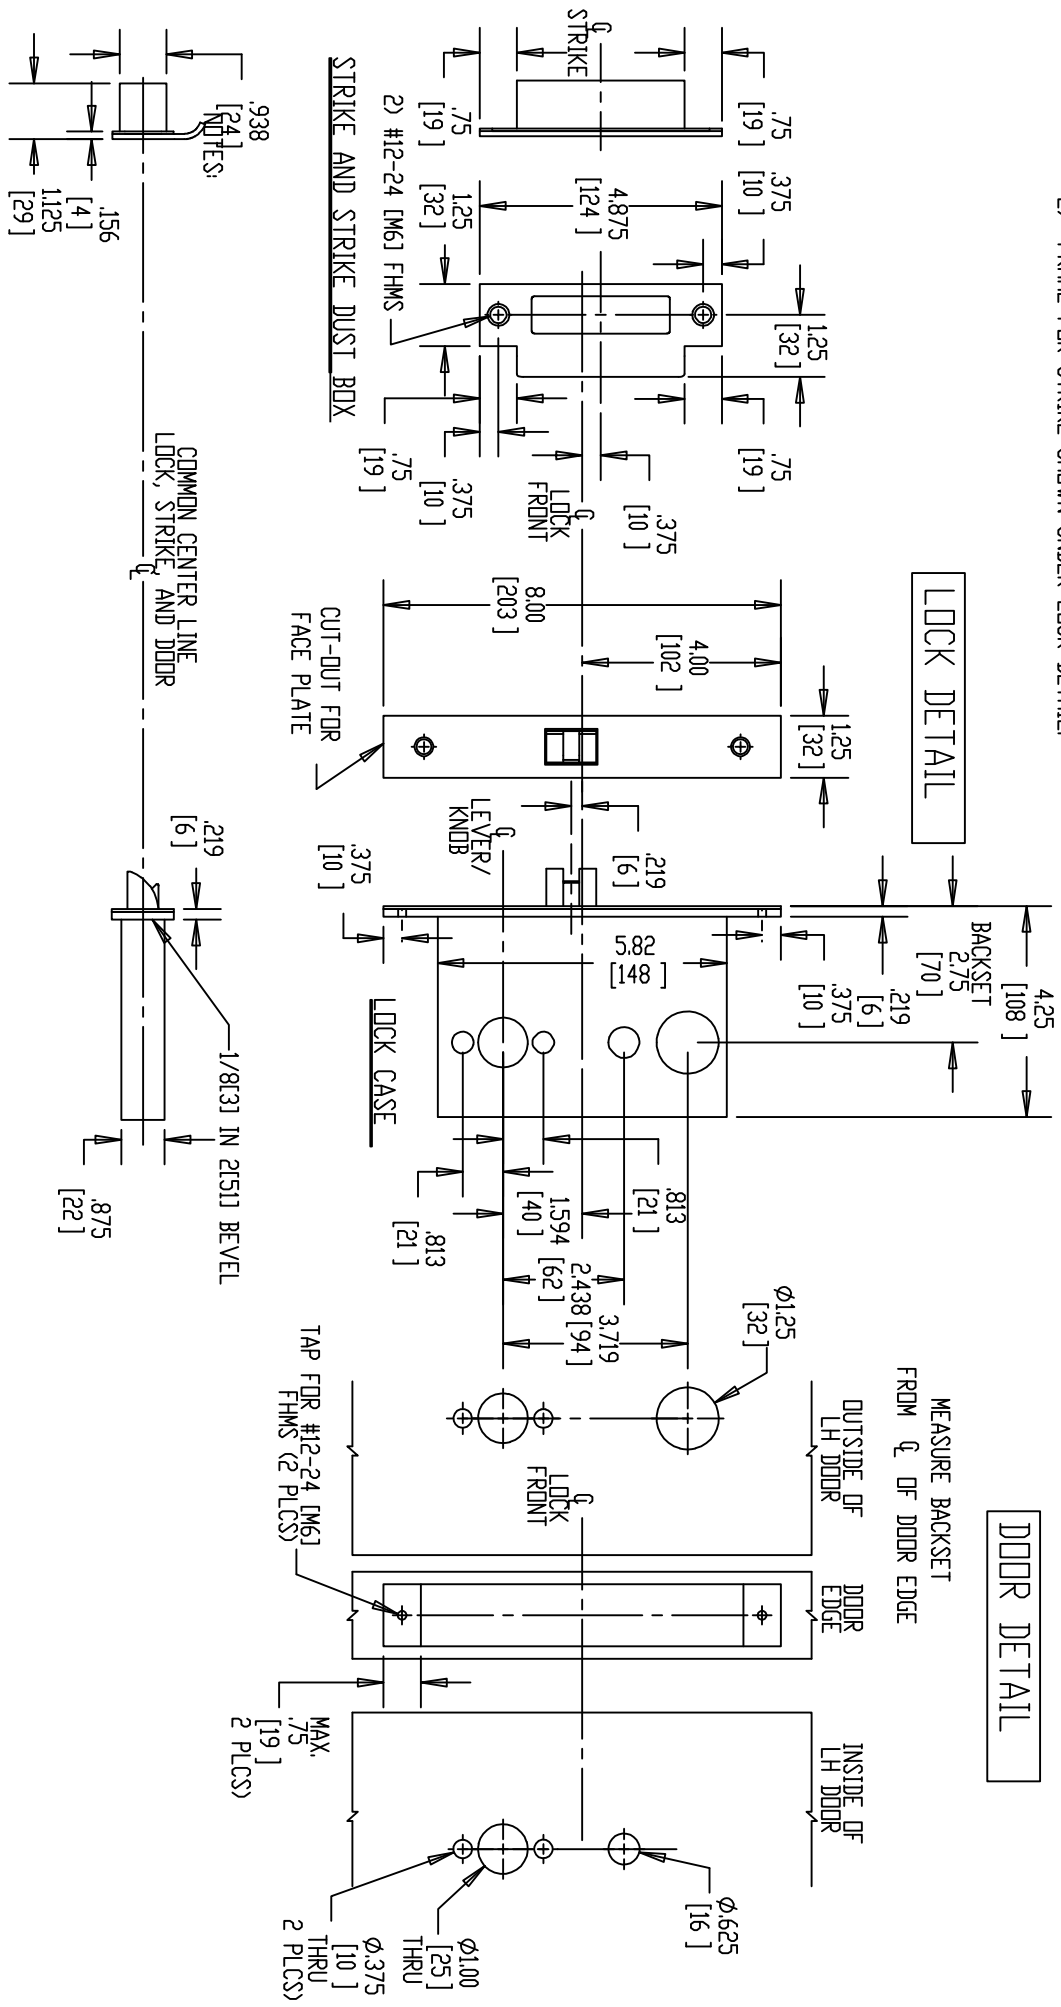

NOTE: 1) DOOR CUT-OUTS AS INDICATED UNDER DOOR DETAIL.
 2) FRAME FOR STRIKE SHOWN UNDER LOCK DETAIL.

Brookline Industries
 1624 South Clinton Street
 Chicago, IL 60616 USA
<http://brooklineind.com>

M3053 WITH "A" or "B" ROSE
 FOR METAL DOORS

DIMENSIONS ARE INCHES () ARE IN MILLIMETERS.

TEMPLATE NUMBER: T-M3053ABM Rev1

DATE: 01-01-10