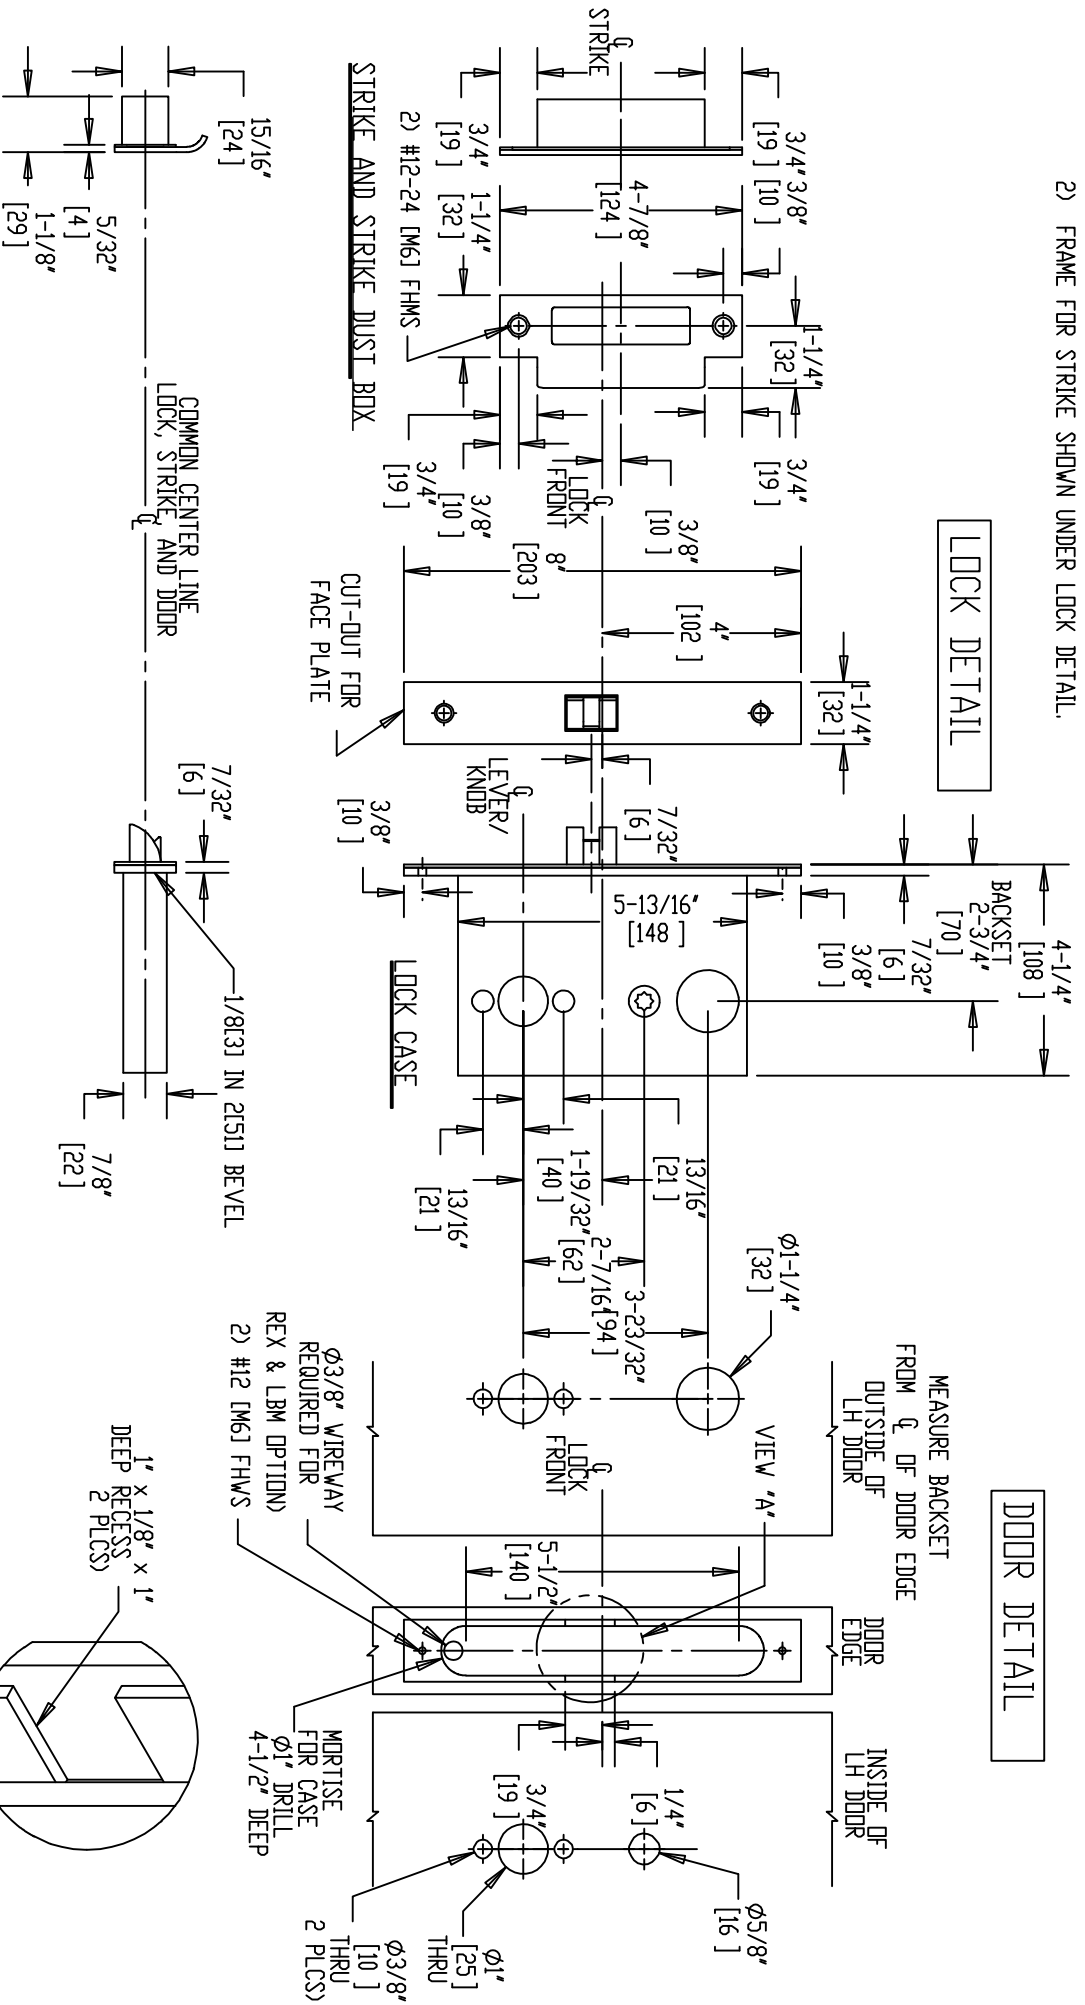

NOTE: 1) DOOR CUT-OUTS AS INDICATED UNDER DOOR DETAIL.  
 2) FRAME FOR STRIKE SHOWN UNDER LOCK DETAIL.

DO NOT SCALE DRAWING.

Brookline Industries  
 1624 South Clinton Street  
 Chicago, IL 60616 USA  
<http://brooklineind.com>

M3053 WITH "A" or "B" ROSE  
 FOR WOOD DOORS

DIMENSIONS ARE INCHES ( ) ARE IN MILLIMETERS.

TEMPLATE NUMBER: T-M3053ABW Rev1

DATE: 01-01-10