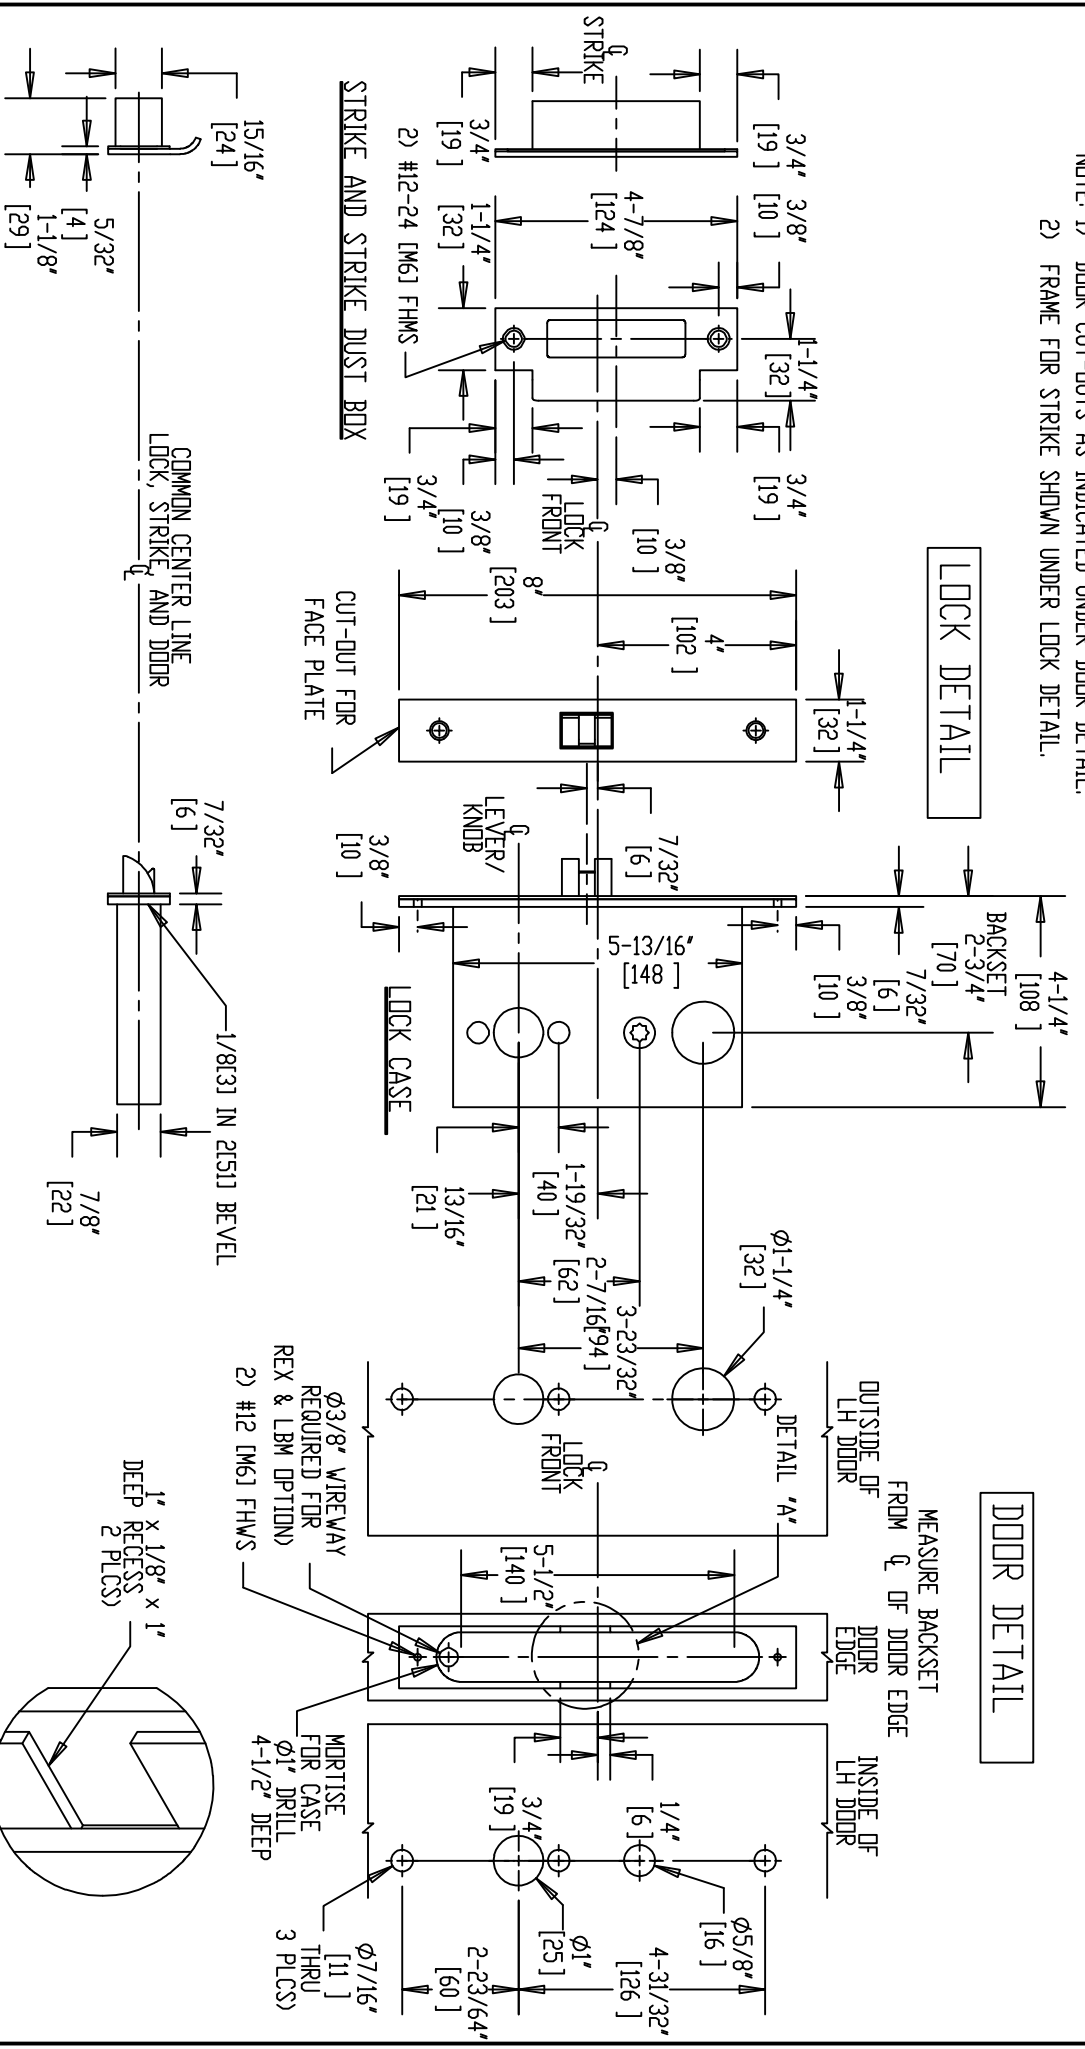

NOTE: 1) DOOR CUT-OUTS AS INDICATED UNDER DOOR DETAIL.  
 2) FRAME FOR STRIKE SHOWN UNDER LOCK DETAIL.

DO NOT SCALE DRAWING.

Brookline Industries  
 1624 South Clinton Street  
 Chicago, IL 60616 USA  
<http://brooklineind.com>

# M3053 WITH "E" ESCUTCHEON FOR WOOD DOORS

DIMENSIONS ARE INCHES ( ) ARE IN MILLIMETERS.

TEMPLATE NUMBER: **T-M3053EW Rev1**

DATE: 01-01-10