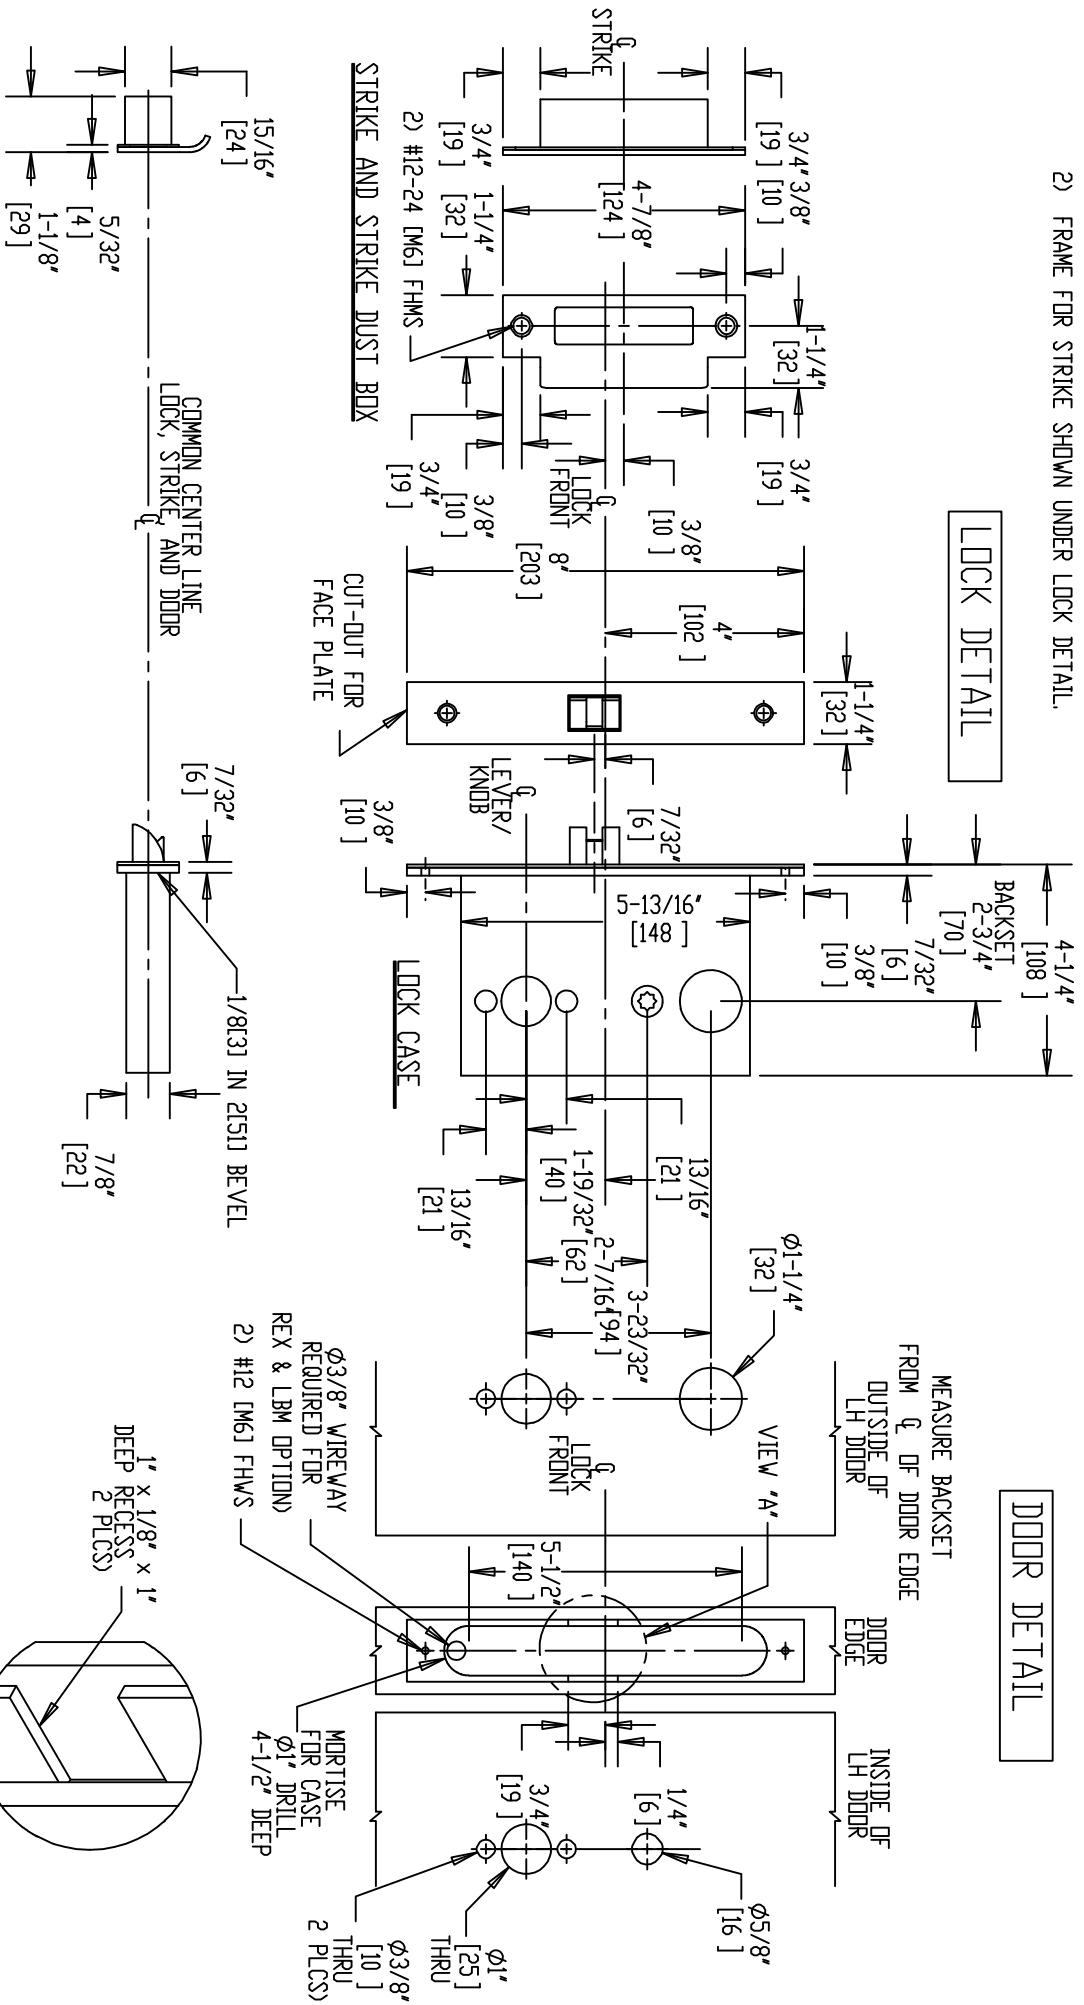

NOTE: 1) DOOR CUT-OUTS AS INDICATED UNDER DOOR DETAIL.
 2) FRAME FOR STRIKE SHOWN UNDER LOCK DETAIL.

DO NOT SCALE DRAWING.

Brookline Industries
 1624 South Clinton Street
 Chicago, IL 60616 USA
<http://brooklineind.com>

DIMENSIONS ARE INCHES () ARE IN MILLIMETERS.

M3056 WITH "A" or "B" ROSE
 FOR WOOD DOORS

TEMPLATE NUMBER: T-M3056ABW Rev1

DATE: 01-01-10

DETAIL 'A'