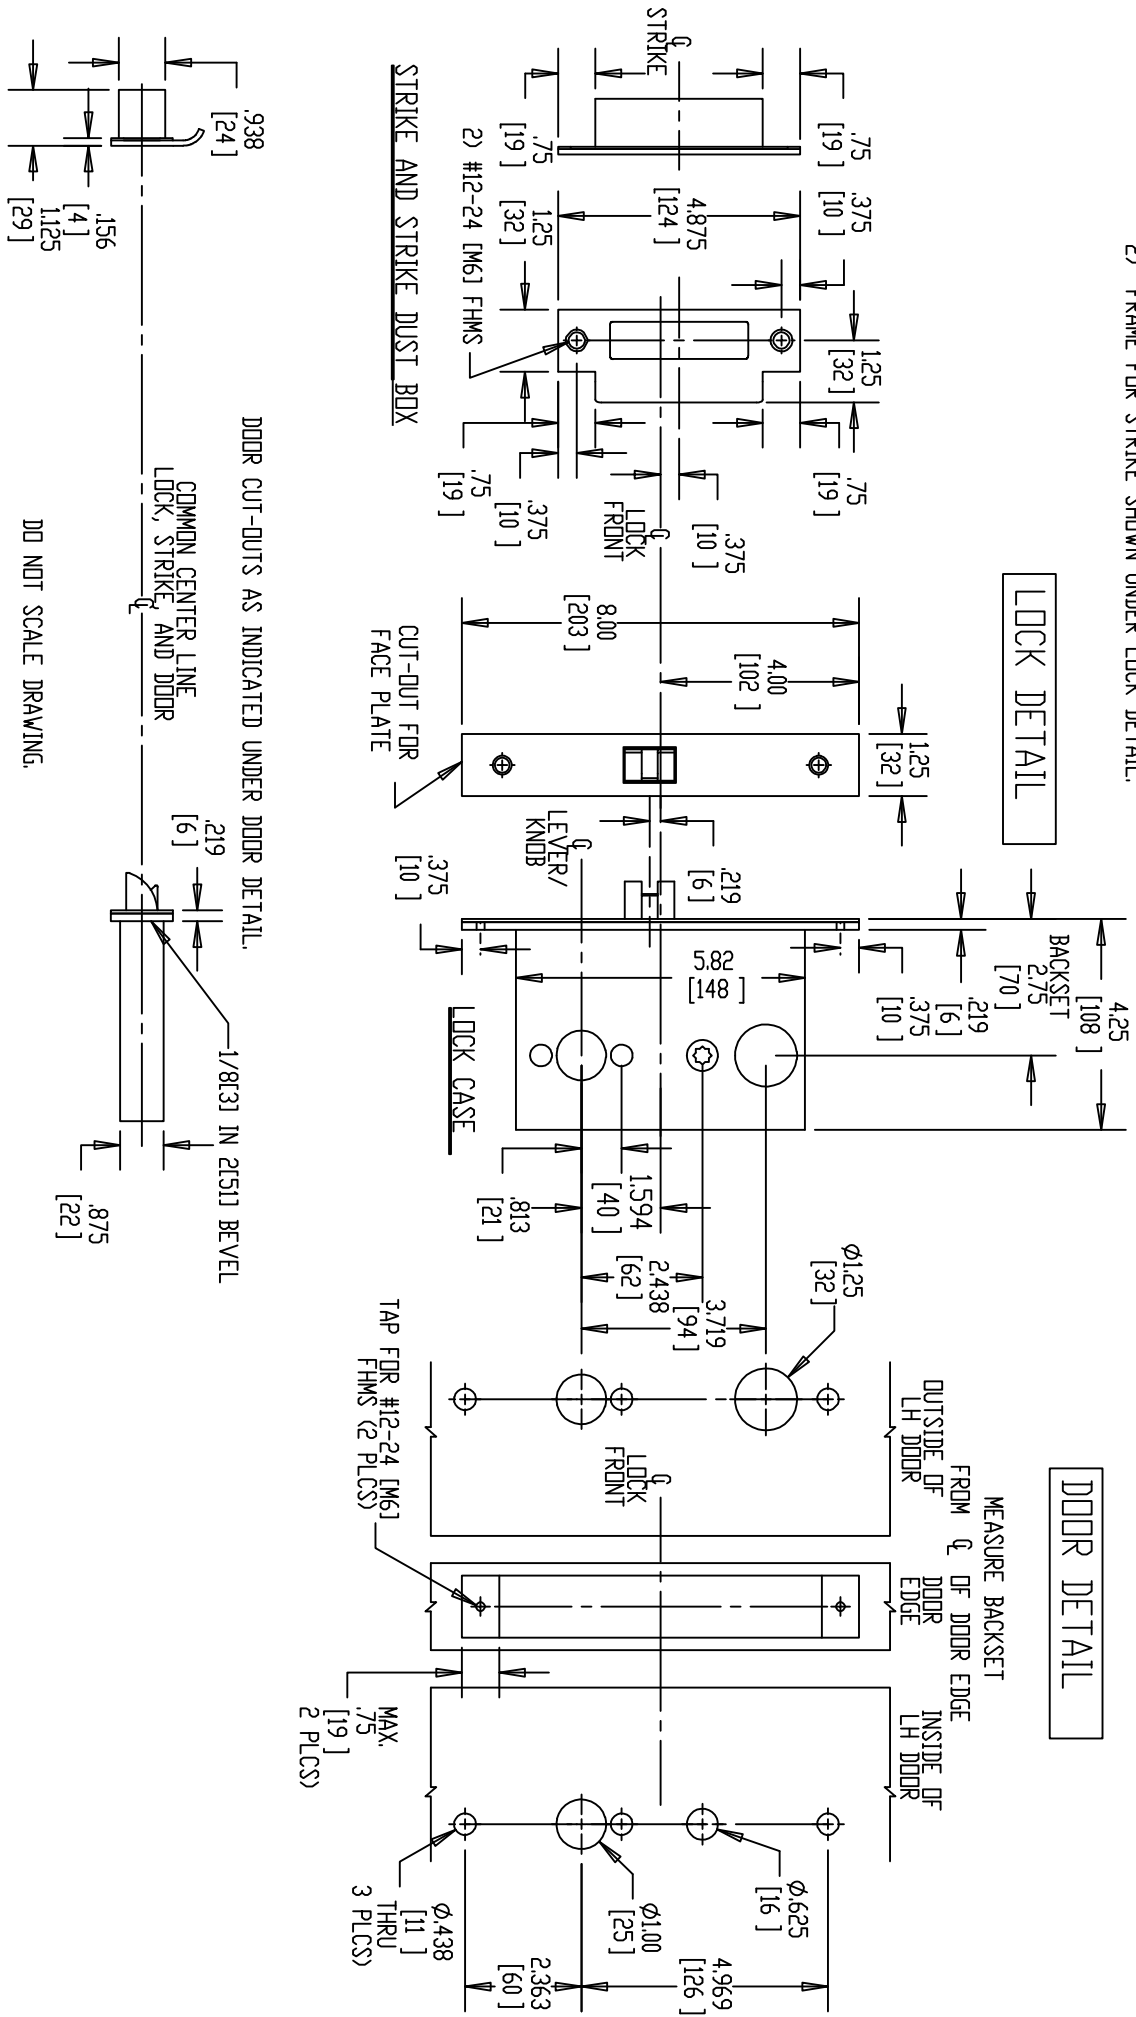

NOTE: 1) DOOR CUT-OUTS AS INDICATED UNDER DOOR DETAIL.  
 2) FRAME FOR STRIKE SHOWN UNDER LOCK DETAIL.

DOOR CUT-OUTS AS INDICATED UNDER DOOR DETAIL.

COMMON CENTER LINE  
 LOCK, STRIKE, AND DOOR

DO NOT SCALE DRAWING.

Brookline Industries  
 1624 South Clinton Street  
 Chicago, IL 60616 USA  
<http://brooklineind.com>

DIMENSIONS ARE INCHES ( ) ARE IN MILLIMETERS.

# M3056 WITH "E" ESCUTCHEON FOR METAL DOORS

TEMPLATE NUMBER: **T-M3056EM** Rev1

DATE: 01-01-10