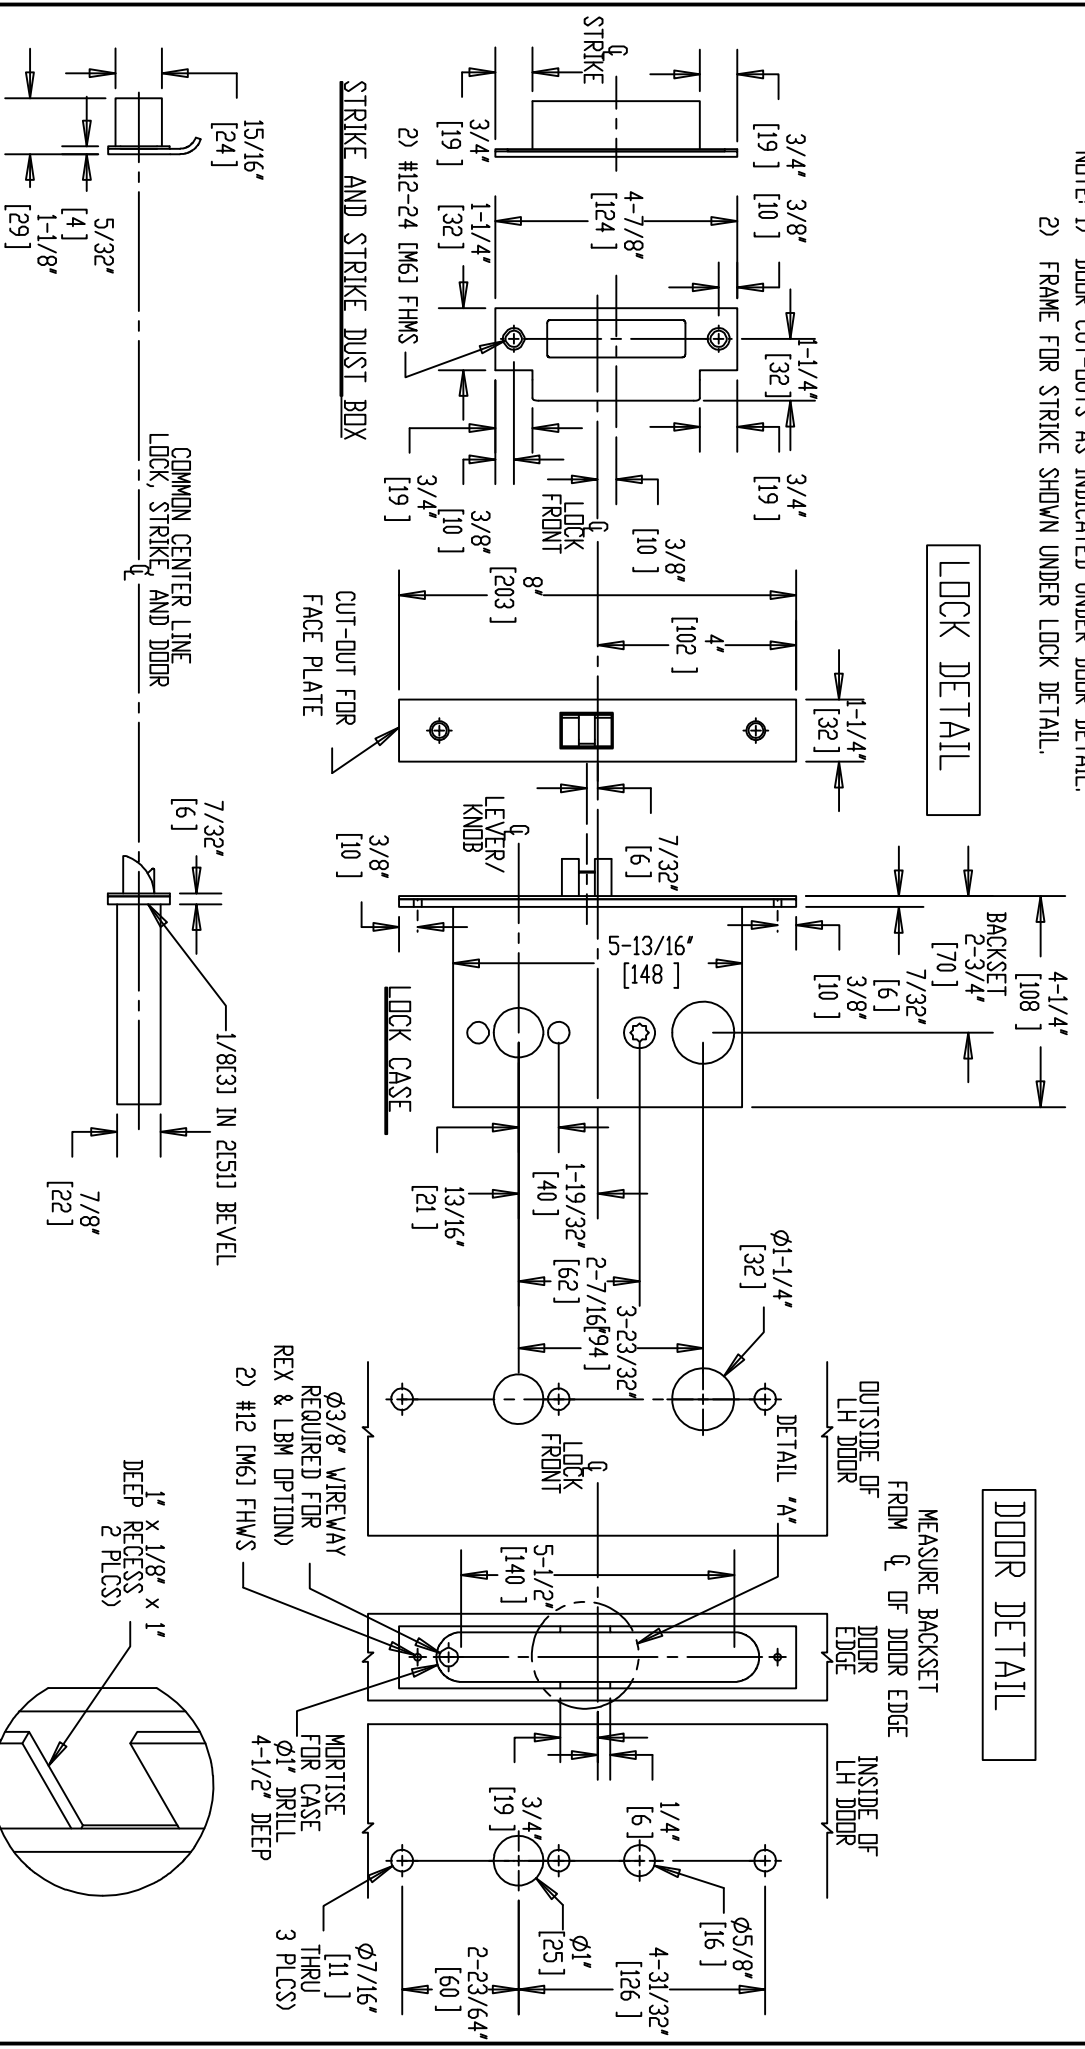

NOTE: 1) DOOR CUT-OUTS AS INDICATED UNDER DOOR DETAIL.  
 2) FRAME FOR STRIKE SHOWN UNDER LOCK DETAIL.

DO NOT SCALE DRAWING.

Brookline Industries  
 1624 South Clinton Street  
 Chicago, IL 60616 USA  
<http://brooklineind.com>

# M3056 WITH "E" ESCUTCHEON FOR WOOD DOORS

DIMENSIONS ARE INCHES ( ) ARE IN MILLIMETERS.

TEMPLATE NUMBER: **T-M3056EW Rev1**

DATE: 01-01-10