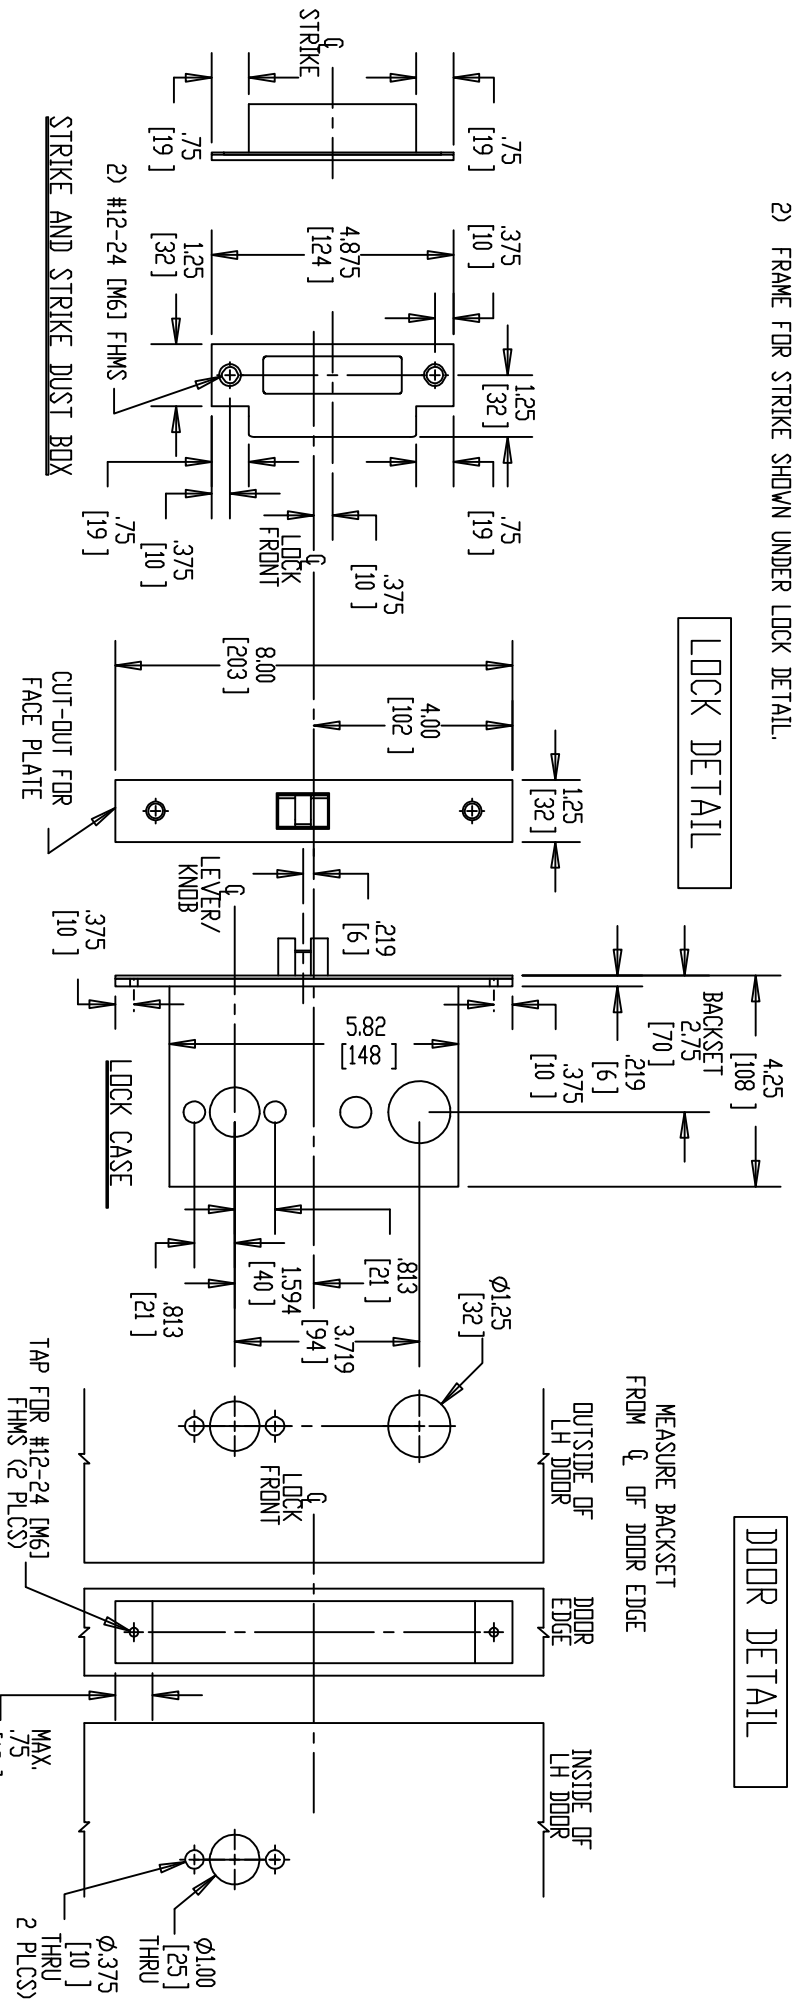

NOTE: 1) DOOR CUT-OUTS AS INDICATED UNDER DOOR DETAIL.
 2) FRAME FOR STRIKE SHOWN UNDER LOCK DETAIL.

DO NOT SCALE DRAWING.

Brookline Industries
 1624 South Clinton Street
 Chicago, IL 60616 USA
<http://brooklineind.com>

M3070 WITH "A" or "B" ROSE FOR METAL DOORS

DIMENSIONS ARE INCHES () ARE IN MILLIMETERS.

TEMPLATE NUMBER: **T-M3070ABM Rev1**

DATE: 01-01-10