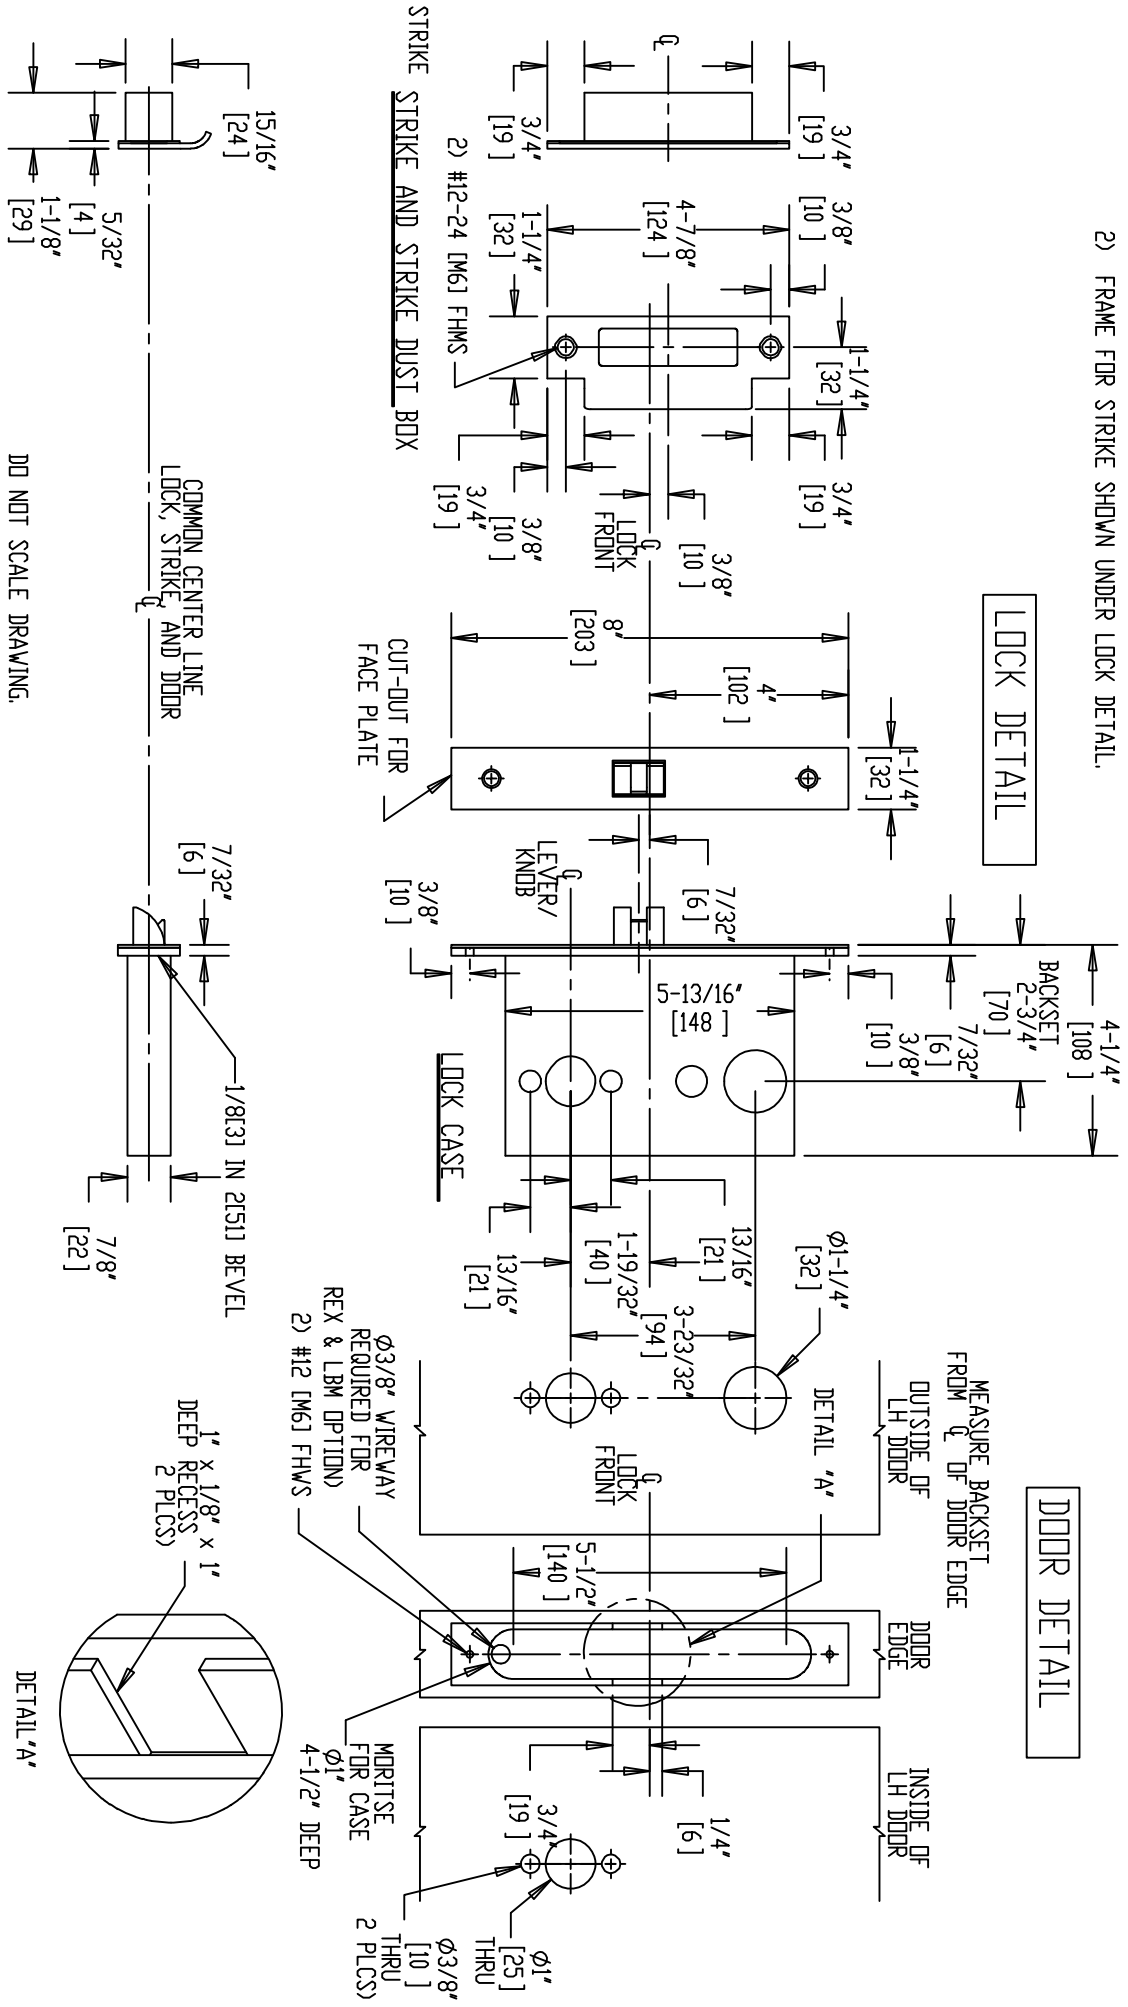

NOTE: 1) DOOR CUT-OUTS AS INDICATED UNDER DOOR DETAIL.
 2) FRAME FOR STRIKE SHOWN UNDER LOCK DETAIL.

DO NOT SCALE DRAWING.

Brookline Industries
 1624 South Clinton Street
 Chicago, IL 60616 USA
<http://brooklineind.com>

M3070 WITH "A" or "B" ROSE FOR WOOD DOORS

DIMENSIONS ARE INCHES () ARE IN MILLIMETERS.

TEMPLATE NUMBER: **T-M3070ABW Rev1**

DATE: 01-01-10