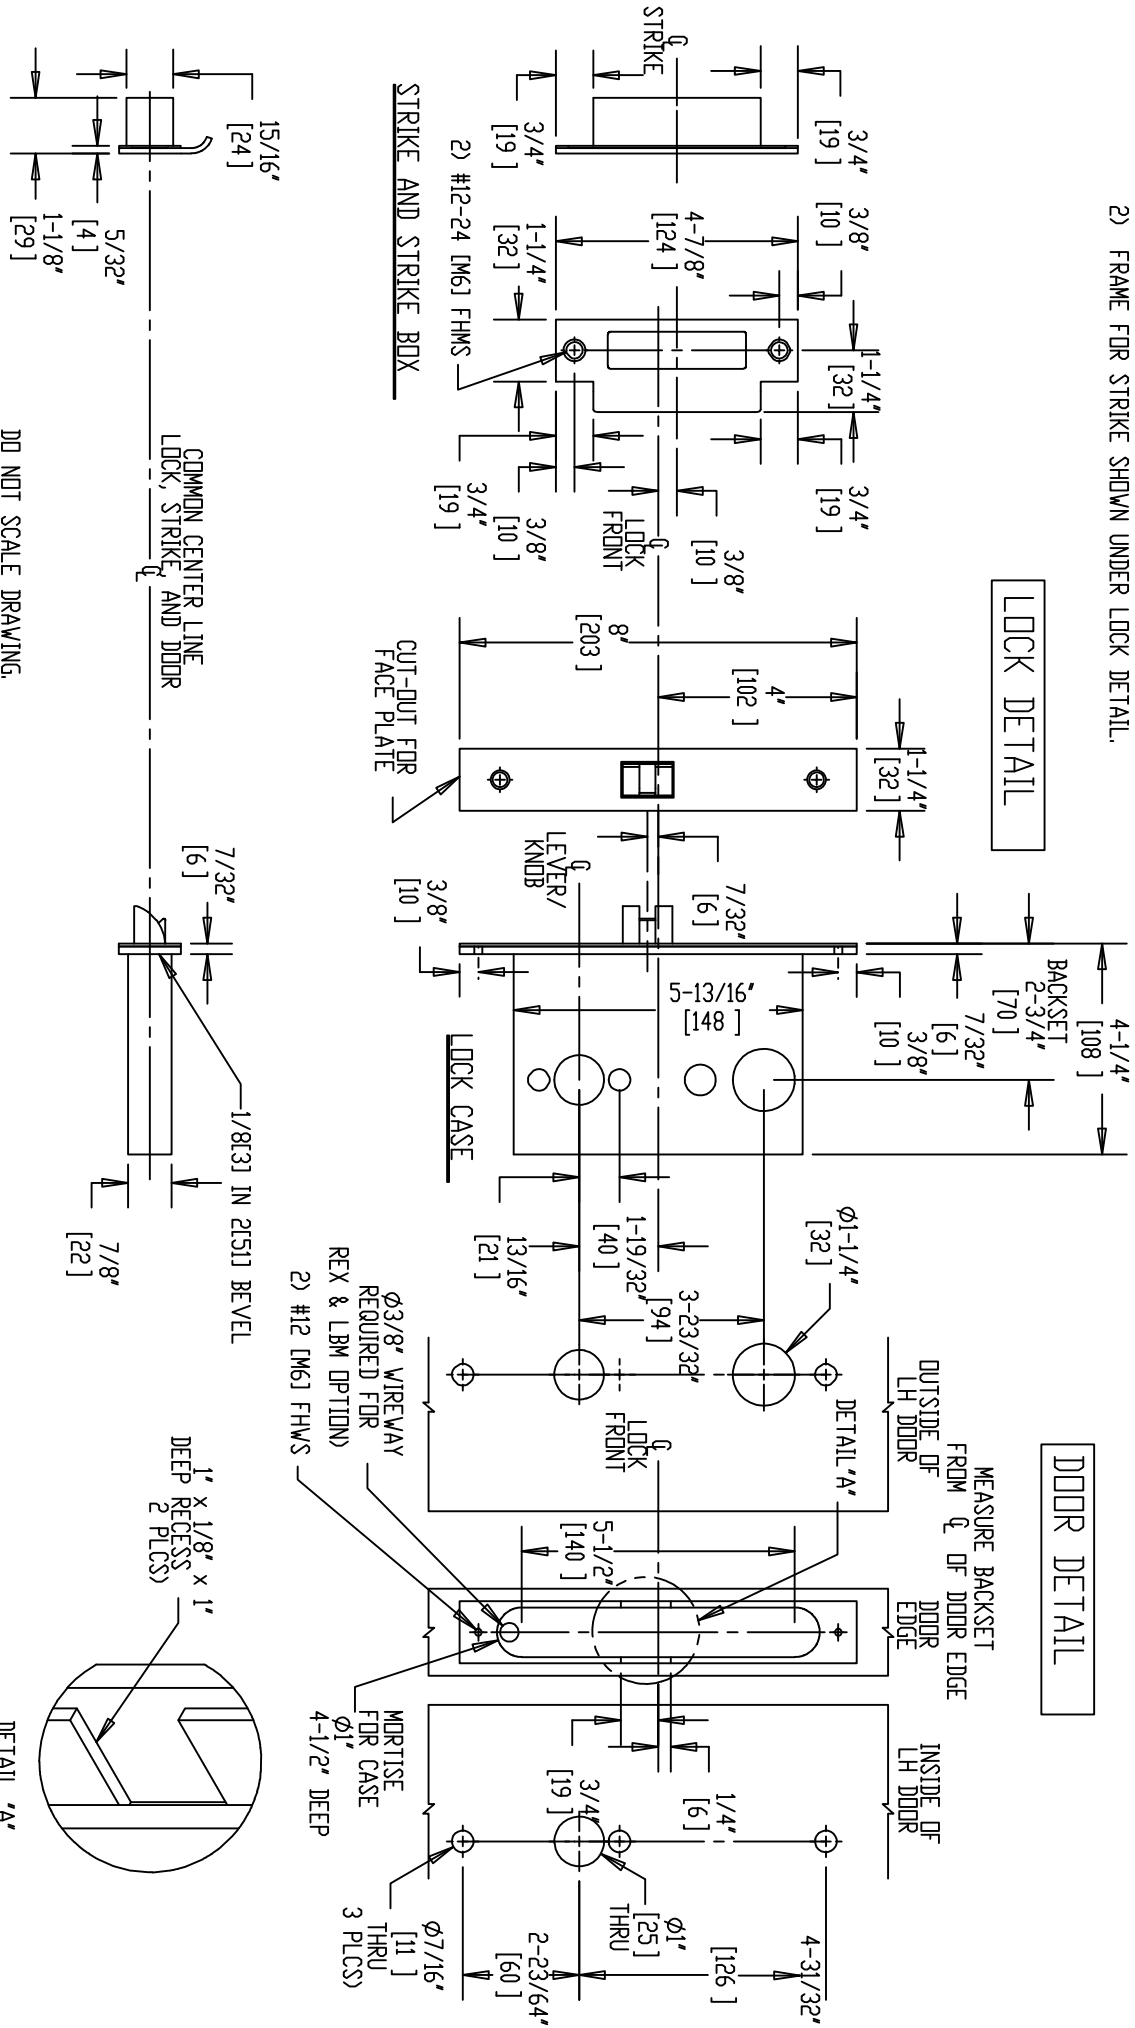

NOTE: 1) DOOR CUT-OUTS AS INDICATED UNDER DOOR DETAIL.
 2) FRAME FOR STRIKE SHOWN UNDER LOCK DETAIL.

DD NOT SCALE DRAWING.

Brookline Industries
 1624 South Clinton Street
 Chicago, IL 60616 USA
<http://brooklineind.com>

DIMENSIONS ARE INCHES () ARE IN MILLIMETERS.

M3070 WITH "E" ESCUTCHEON FOR WOOD DOORS

TEMPLATE NUMBER: **T-M3070EW Rev1**

DATE: 01-01-10