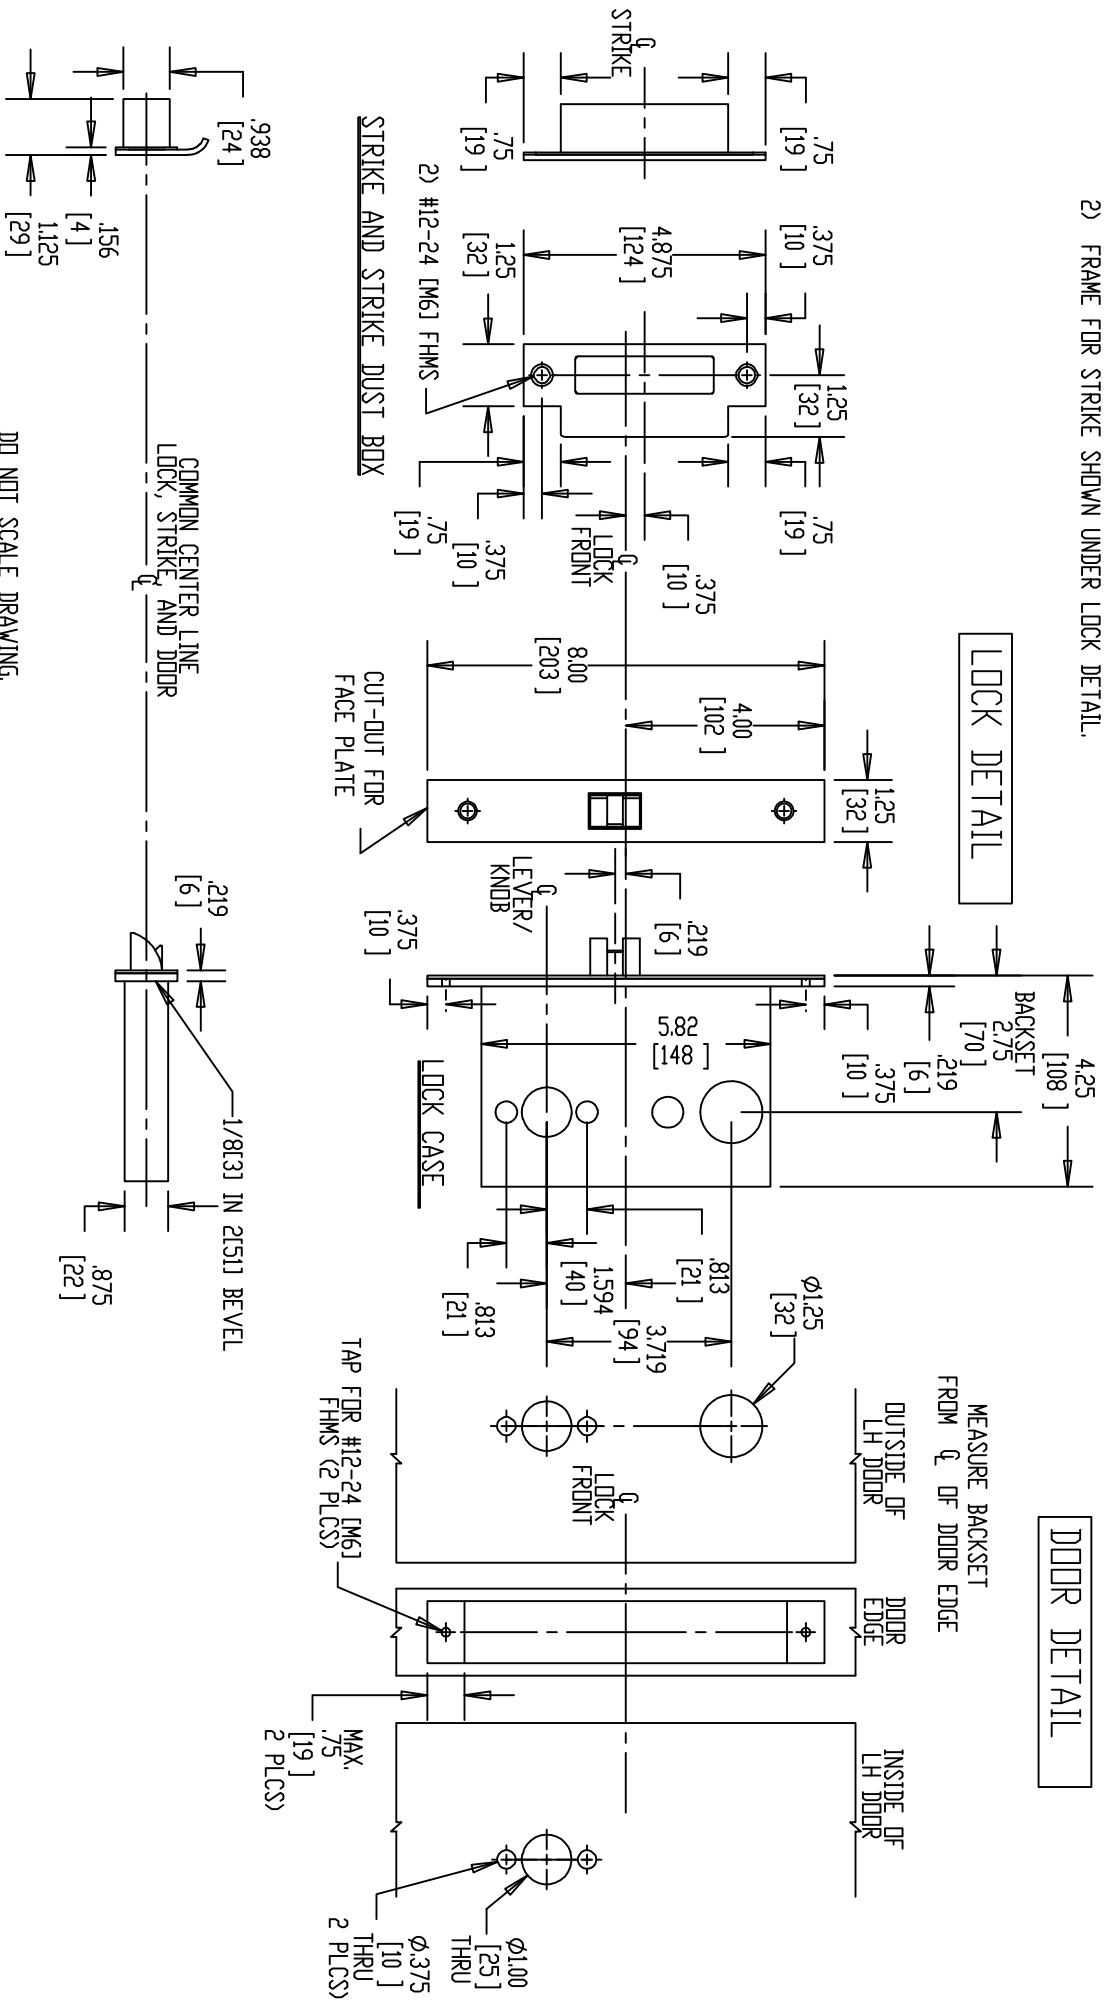

NOTE: 1) DOOR CUT-OUTS AS INDICATED UNDER DOOR DETAIL.  
 2) FRAME FOR STRIKE SHOWN UNDER LOCK DETAIL.

DO NOT SCALE DRAWING.

Brookline Industries  
 1624 South Clinton Street  
 Chicago, IL 60616 USA  
<http://brooklineind.com>

# M3080 WITH "A" or "B" ROSE FOR METAL DOORS

DIMENSIONS ARE INCHES ( ) ARE IN MILLIMETERS.

TEMPLATE NUMBER: **T-M3080ABM Rev1**

DATE: 01-01-10