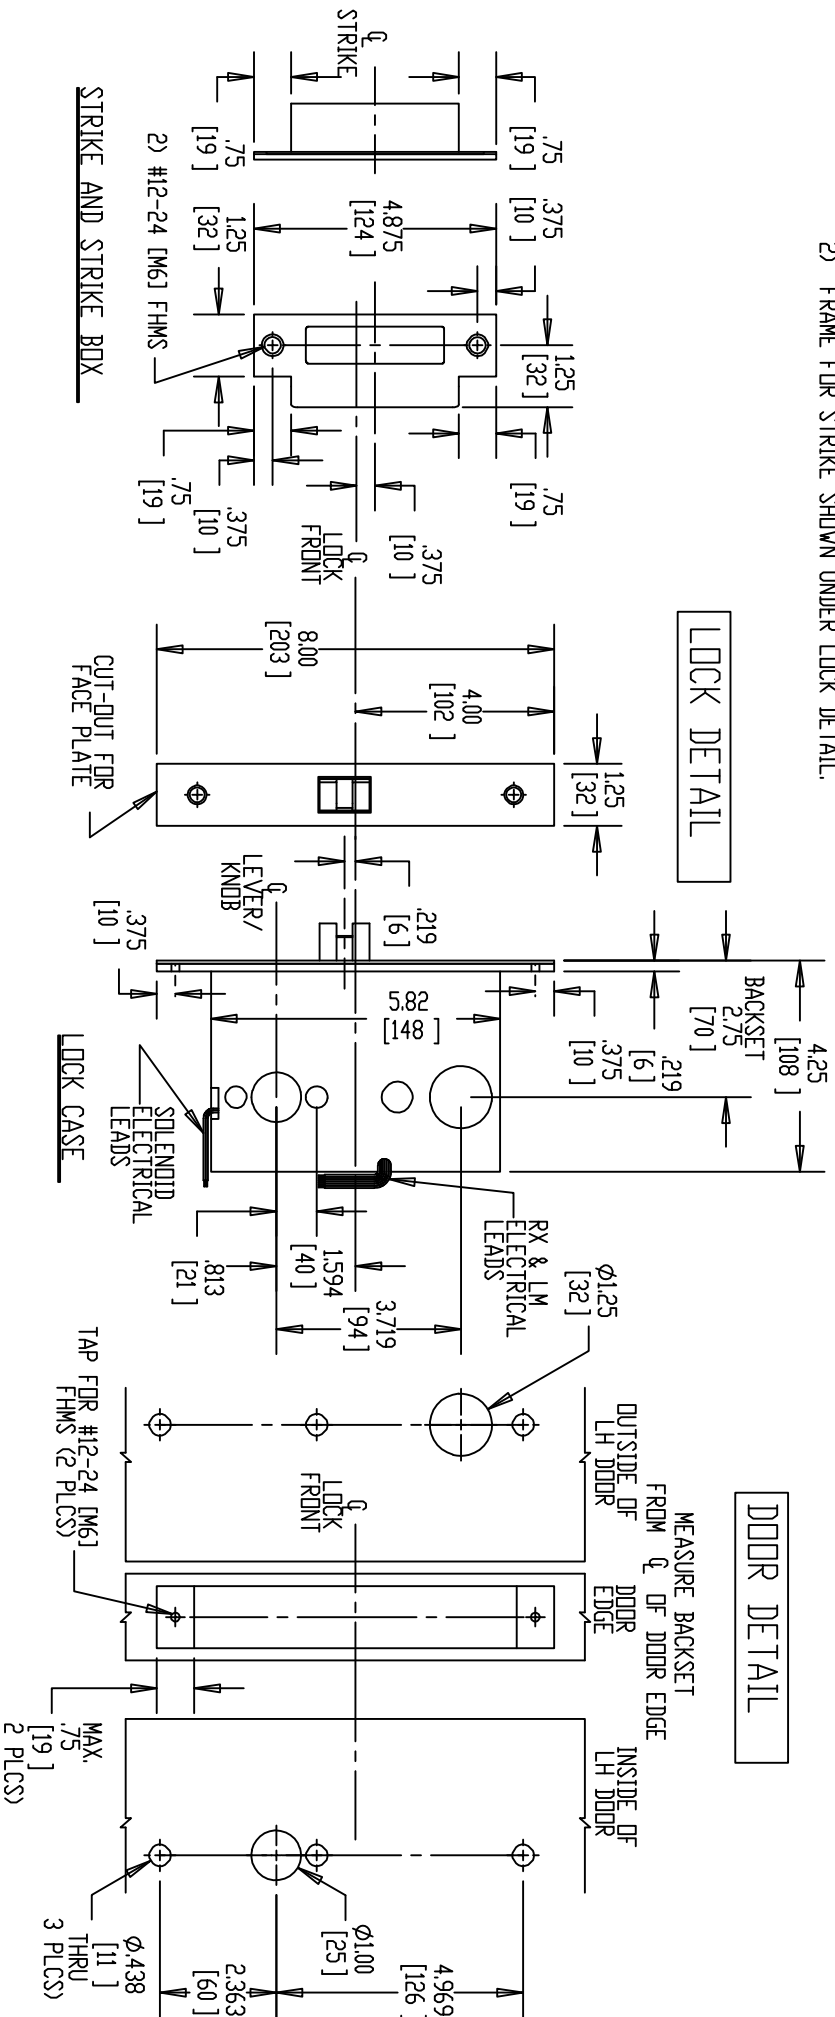

NOTE: 1) DOOR CUT-OUTS AS INDICATED UNDER DOOR DETAIL.
 2) FRAME FOR STRIKE SHOWN UNDER LOCK DETAIL.

Brookline Industries
 1624 South Clinton Street
 Chicago, IL 60616 USA
<http://brooklineind.com>

M3080EL WITH "E" ESCUTCHEON FOR METAL DOOR

DIMENSIONS ARE INCHES () ARE IN MILLIMETERS.

TEMPLATE NUMBER: **T-M3080EL EM Rev1**

DATE: 01-01-10