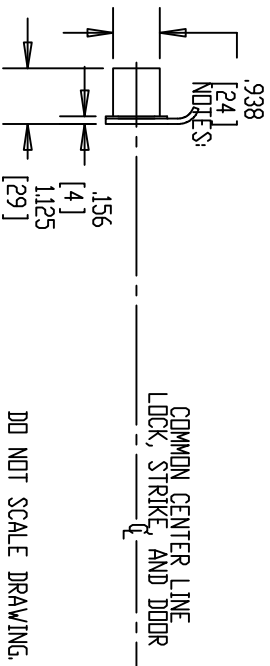

NOTE: 1) DOOR CUT-OUTS AS INDICATED UNDER DOOR DETAIL.
 2) FRAME FOR STRIKE SHOWN UNDER LOCK DETAIL.

Brookline Industries
 1624 South Clinton Street
 Chicago, IL 60616 USA
<http://brooklineind.com>

M3080EL WITH "E" ESCUTCHEON FOR METAL DOOR

DIMENSIONS ARE INCHES () ARE IN MILLIMETERS.

TEMPLATE NUMBER: **T-M3080EL EM Rev1**

DATE: 01-01-10