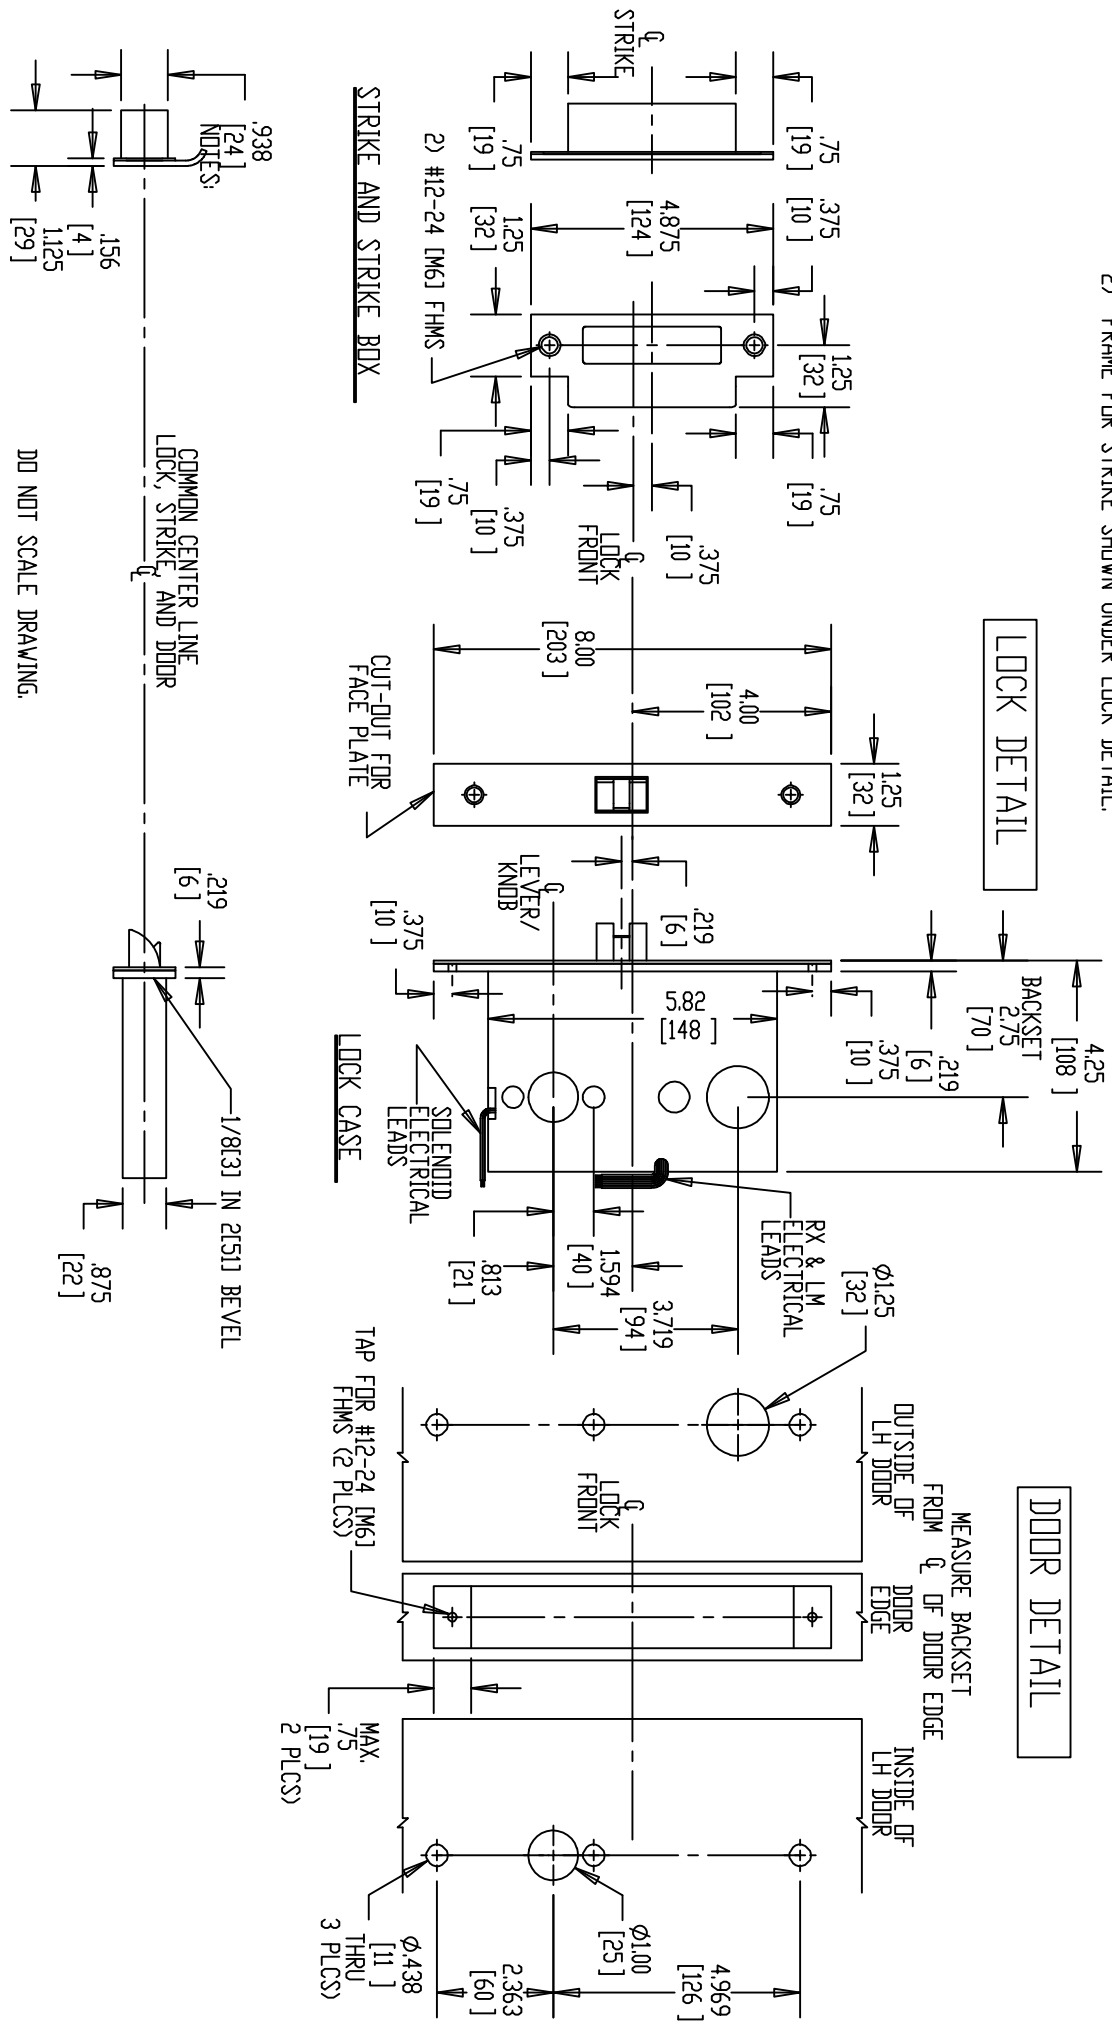

NOTE: 1) DDDR CUT-OUTS AS INDICATED UNDER DDDR DETAIL.  
 2) FRAME FOR STRIKE SHOWN UNDER LOCK DETAIL.

DD NOT SCALE DRAWING.

Brookline Industries  
 1624 South Clinton Street  
 Chicago, IL 60616 USA  
<http://brooklineind.com>

M3080ELR (REX) "E" ESCUTCHEON  
 FOR METAL DOOR

DIMENSIONS ARE INCHES ( ) ARE IN MILLIMETERS.

TEMPLATE NUMBER: T-M3080ELR EM Rev1

DATE: 01-01-10