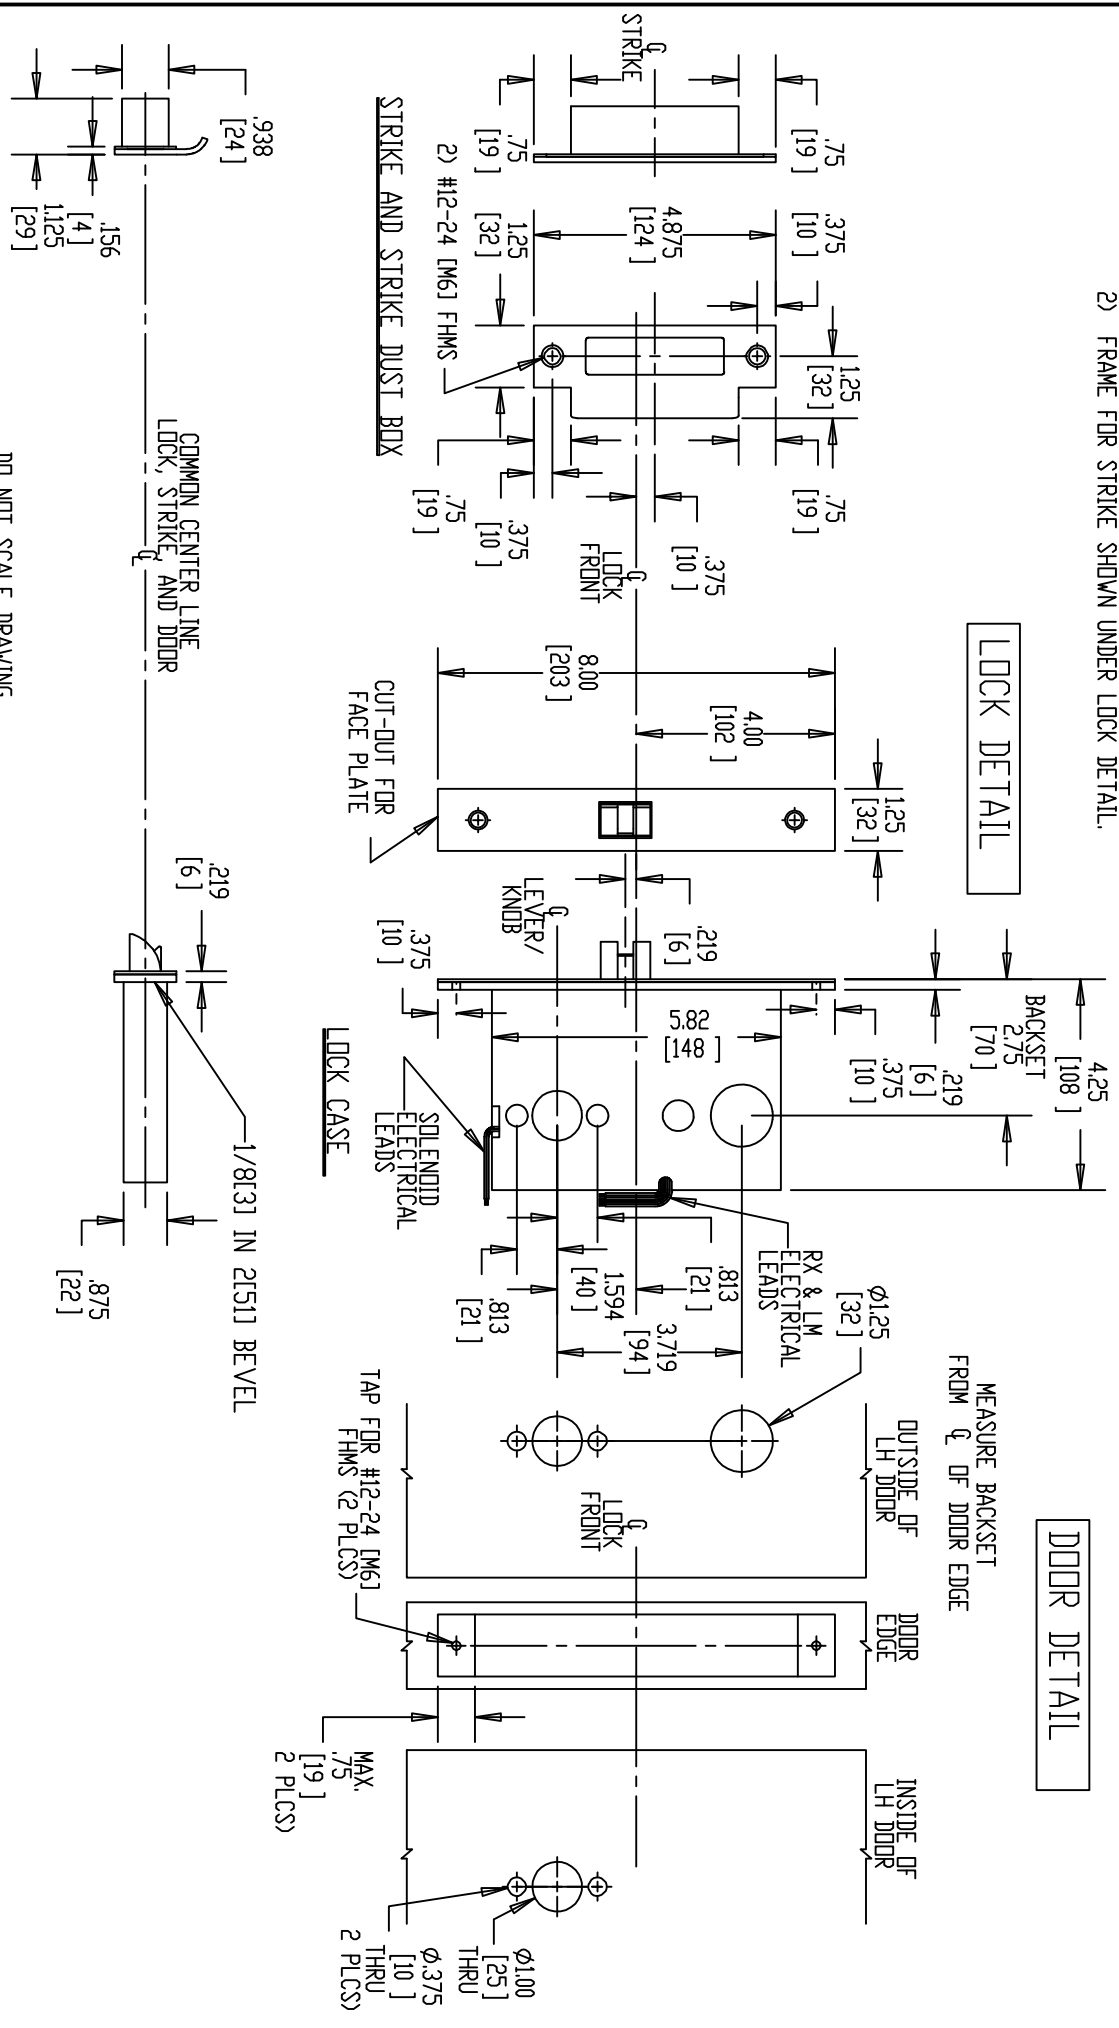

NOTE: 1) DOOR CUT-OUTS AS INDICATED UNDER DOOR DETAIL.
 2) FRAME FOR STRIKE SHOWN UNDER LOCK DETAIL.

DO NOT SCALE DRAWING.

Brookline Industries
 1624 South Clinton Street
 Chicago, IL 60616 USA
<http://brooklineind.com>

M3080EU WITH "A" or "B" ROSE FOR METAL DOORS

DIMENSIONS ARE INCHES () ARE IN MILLIMETERS.

TEMPLATE NUMBER: **T-M3080EU ABM Rev1**

DATE: 01-01-10