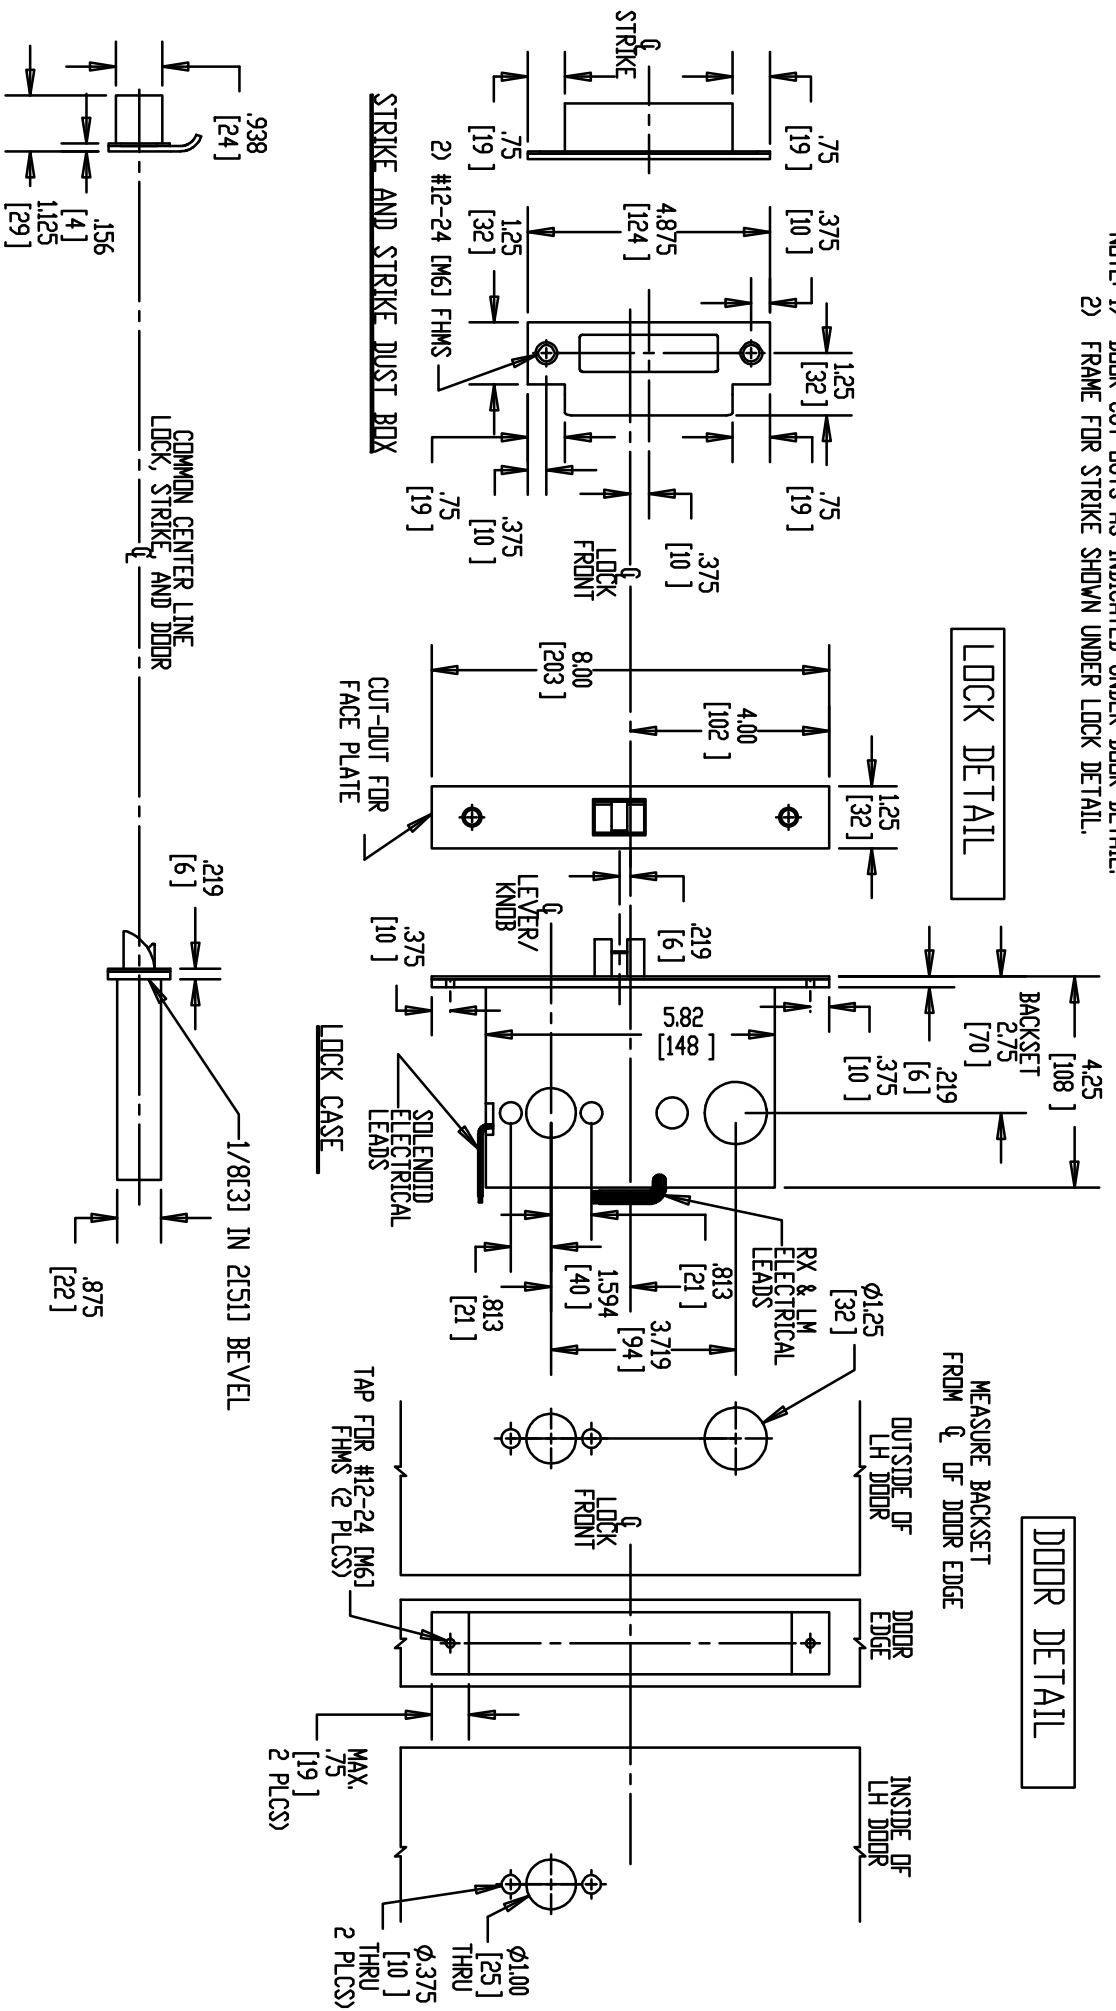

NOTE: 1) DOOR CUT-OUTS AS INDICATED UNDER DOOR DETAIL.  
 2) FRAME FOR STRIKE SHOWN UNDER LOCK DETAIL.

Brookline Industries  
 1624 South Clinton Street  
 Chicago, IL 60616 USA  
<http://brooklineind.com>

M3080EUR (REX) "A" or "B" ROSE  
 FOR METAL DOORS

DIMENSIONS ARE INCHES ( ) ARE IN MILLIMETERS.

TEMPLATE NUMBER: T-M3080EUR ABM Rev1

DATE: 01-01-10