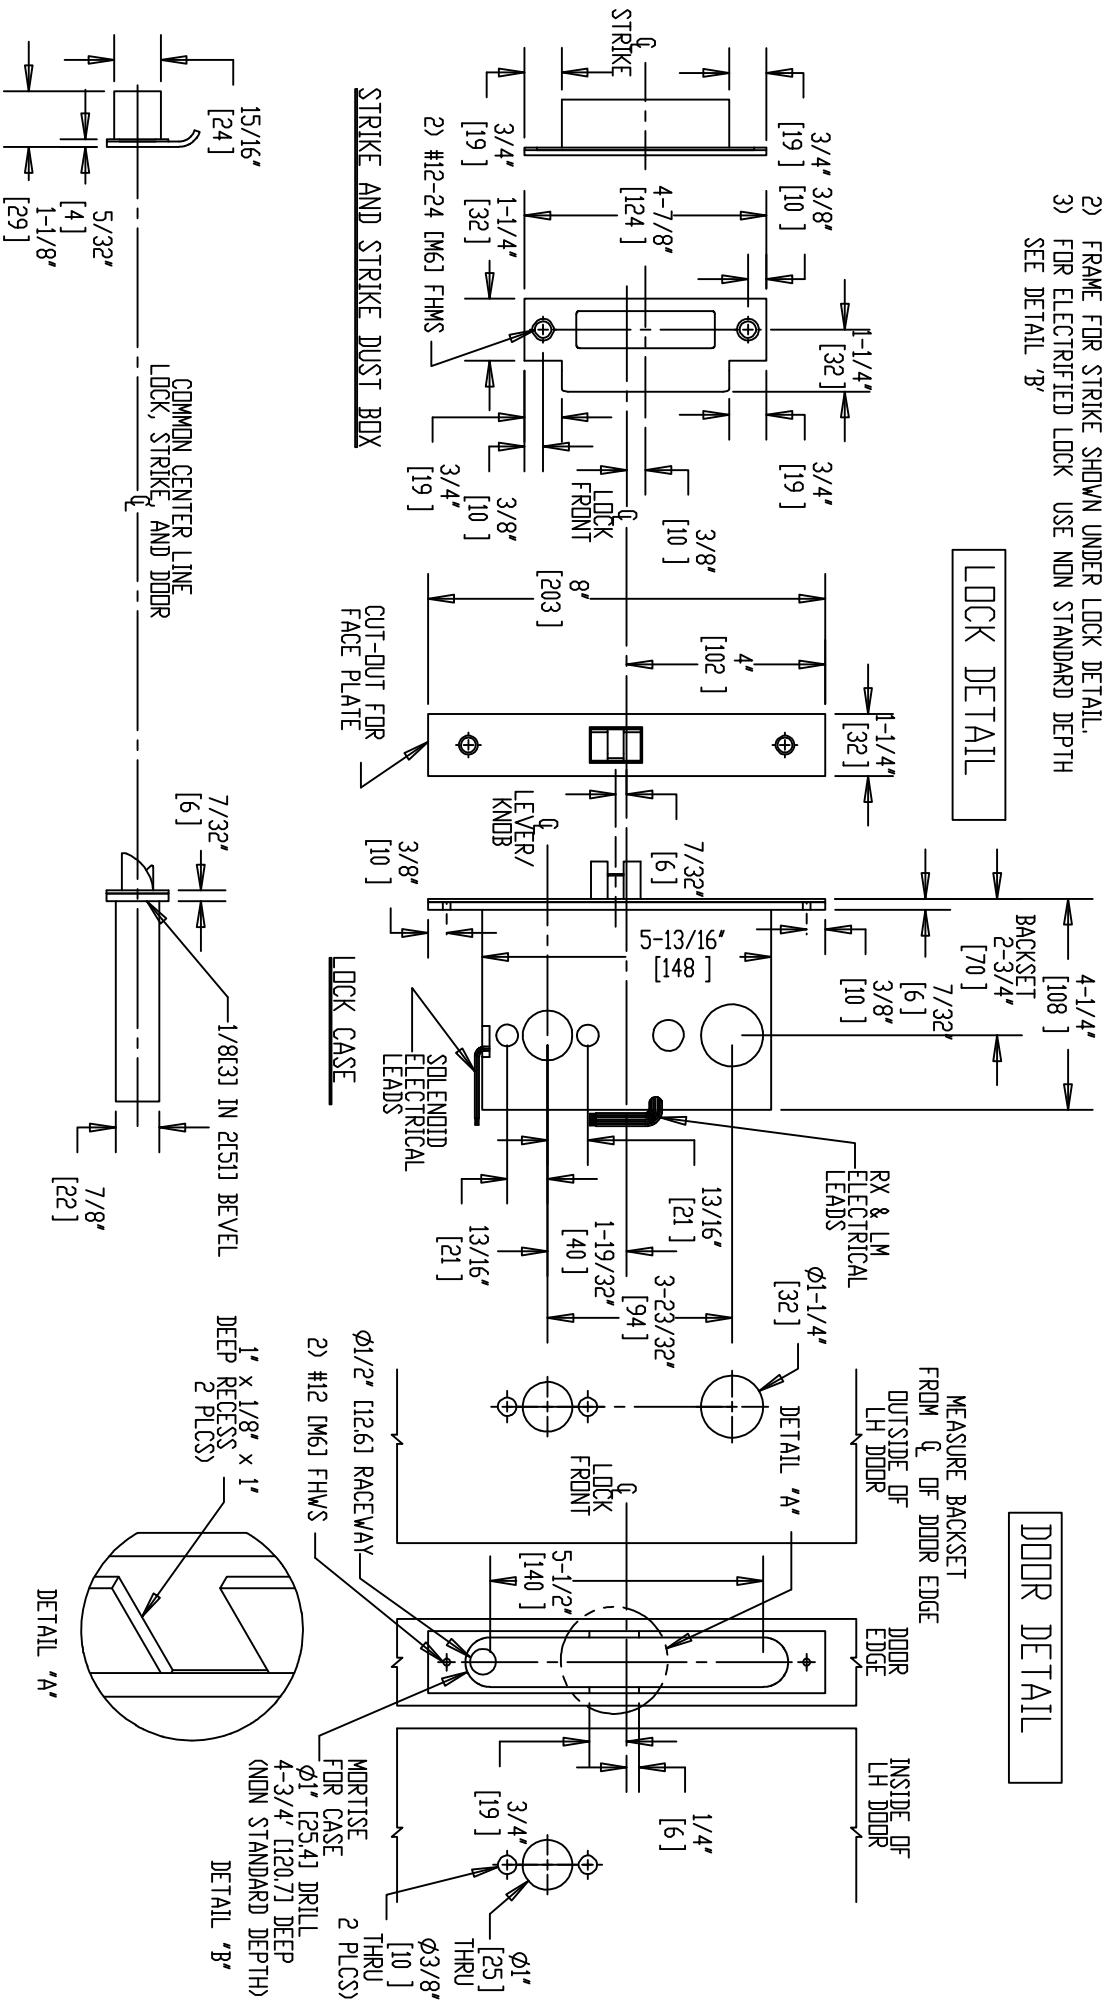

- NOTE: 1) DOOR CUT-OUTS AS INDICATED UNDER DOOR DETAIL.
 2) FRAME FOR STRIKE SHOWN UNDER LOCK DETAIL.
 3) FOR ELECTRIFIED LOCK USE NON STANDARD DEPTH SEE DETAIL 'B'

Brookline Industries
 1624 South Clinton Street
 Chicago, IL 60616 USA
<http://brooklineind.com>

DIMENSIONS ARE INCHES () ARE IN MILLIMETERS.

M3080EUR (REX) "A" or "B" ROSE FOR WOOD DOORS

TEMPLATE NUMBER: **T-M3080EUR ABW Rev1**

DATE: 01-01-10