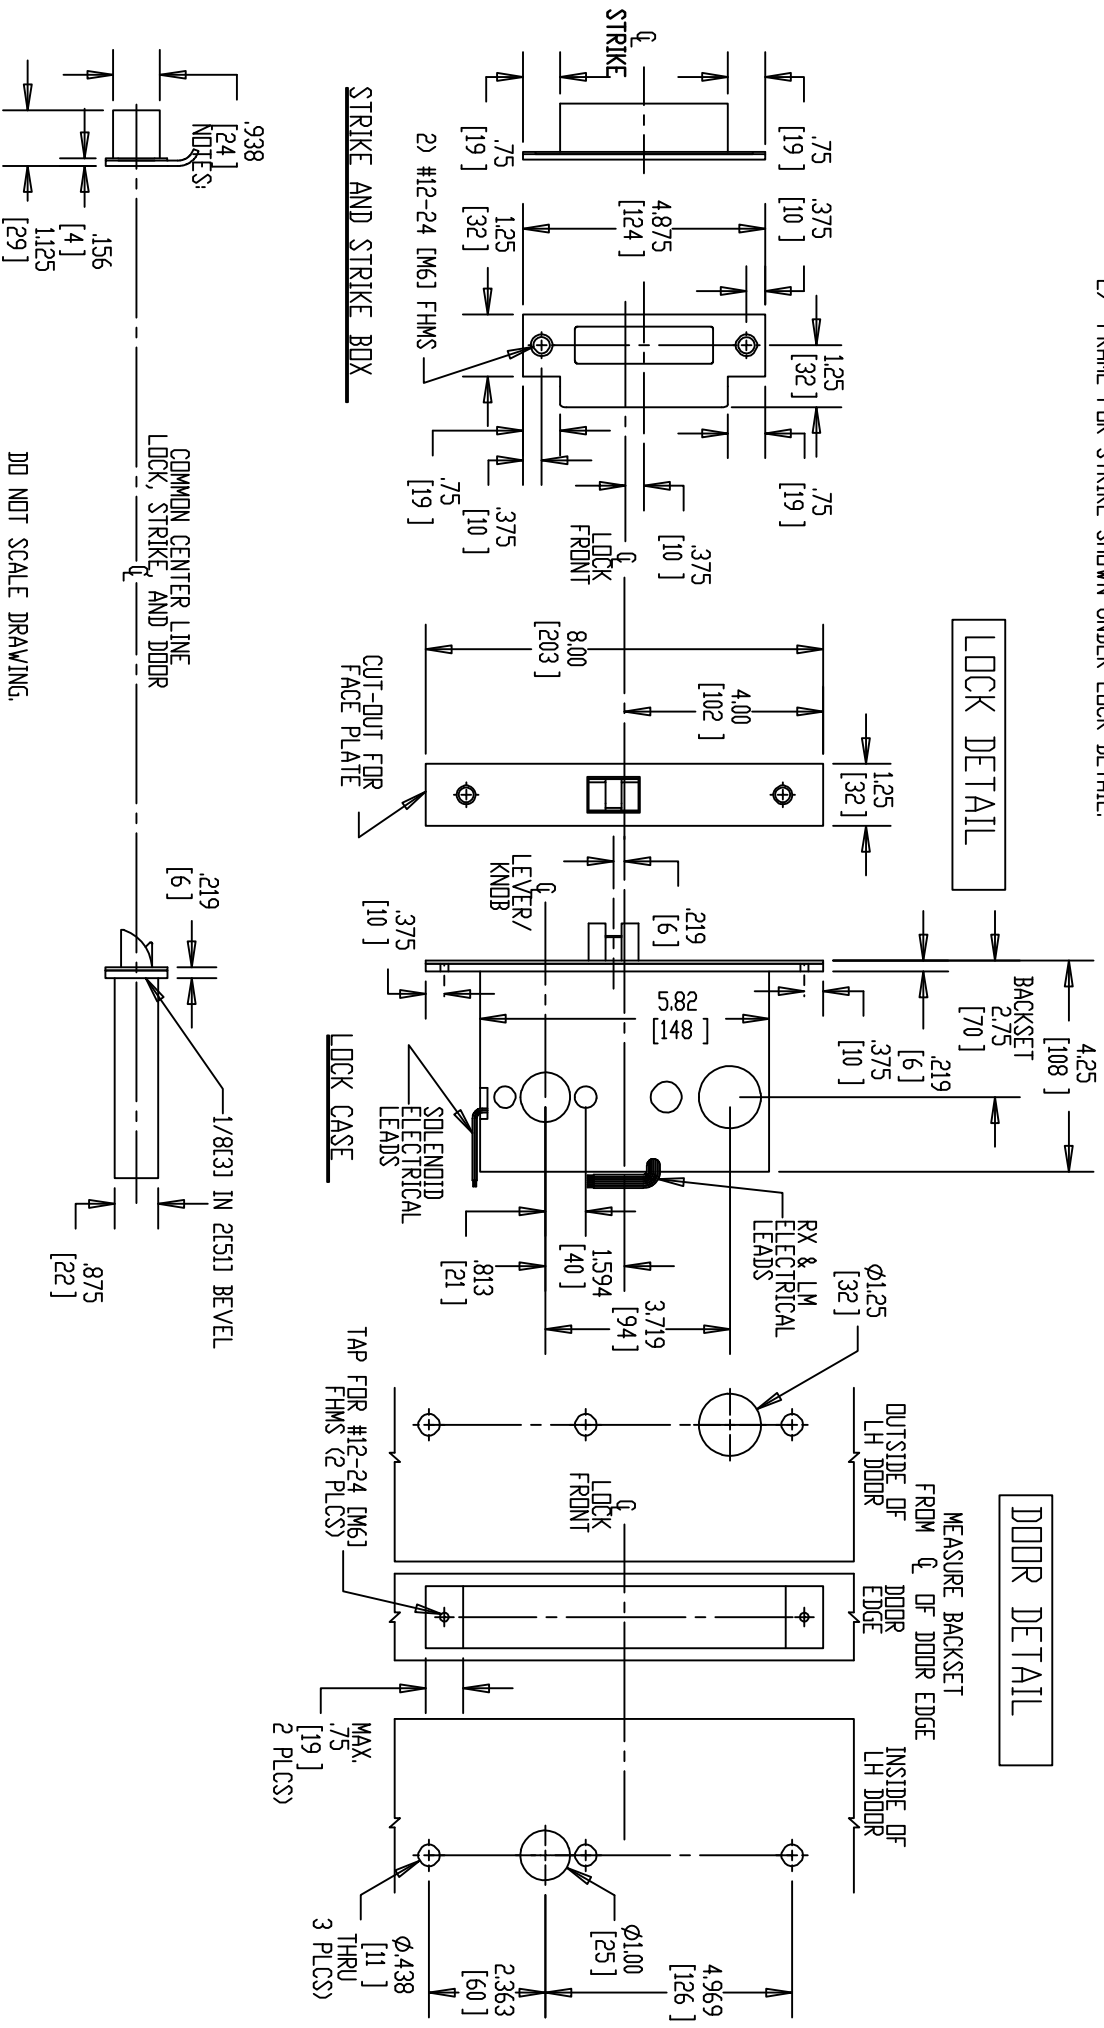

NOTE: 1) DOOR CUT-OUTS AS INDICATED UNDER DOOR DETAIL.  
 2) FRAME FOR STRIKE SHOWN UNDER LOCK DETAIL.

DO NOT SCALE DRAWING.

Brookline Industries  
 1624 South Clinton Street  
 Chicago, IL 60616 USA  
<http://brooklineind.com>

M3080EUR (REX) "E" ESCUTCHEON  
 FOR METAL DOOR

DIMENSIONS ARE INCHES ( ) ARE IN MILLIMETERS.

TEMPLATE NUMBER: T-M3080EUR EM Rev1

DATE: 01-01-10