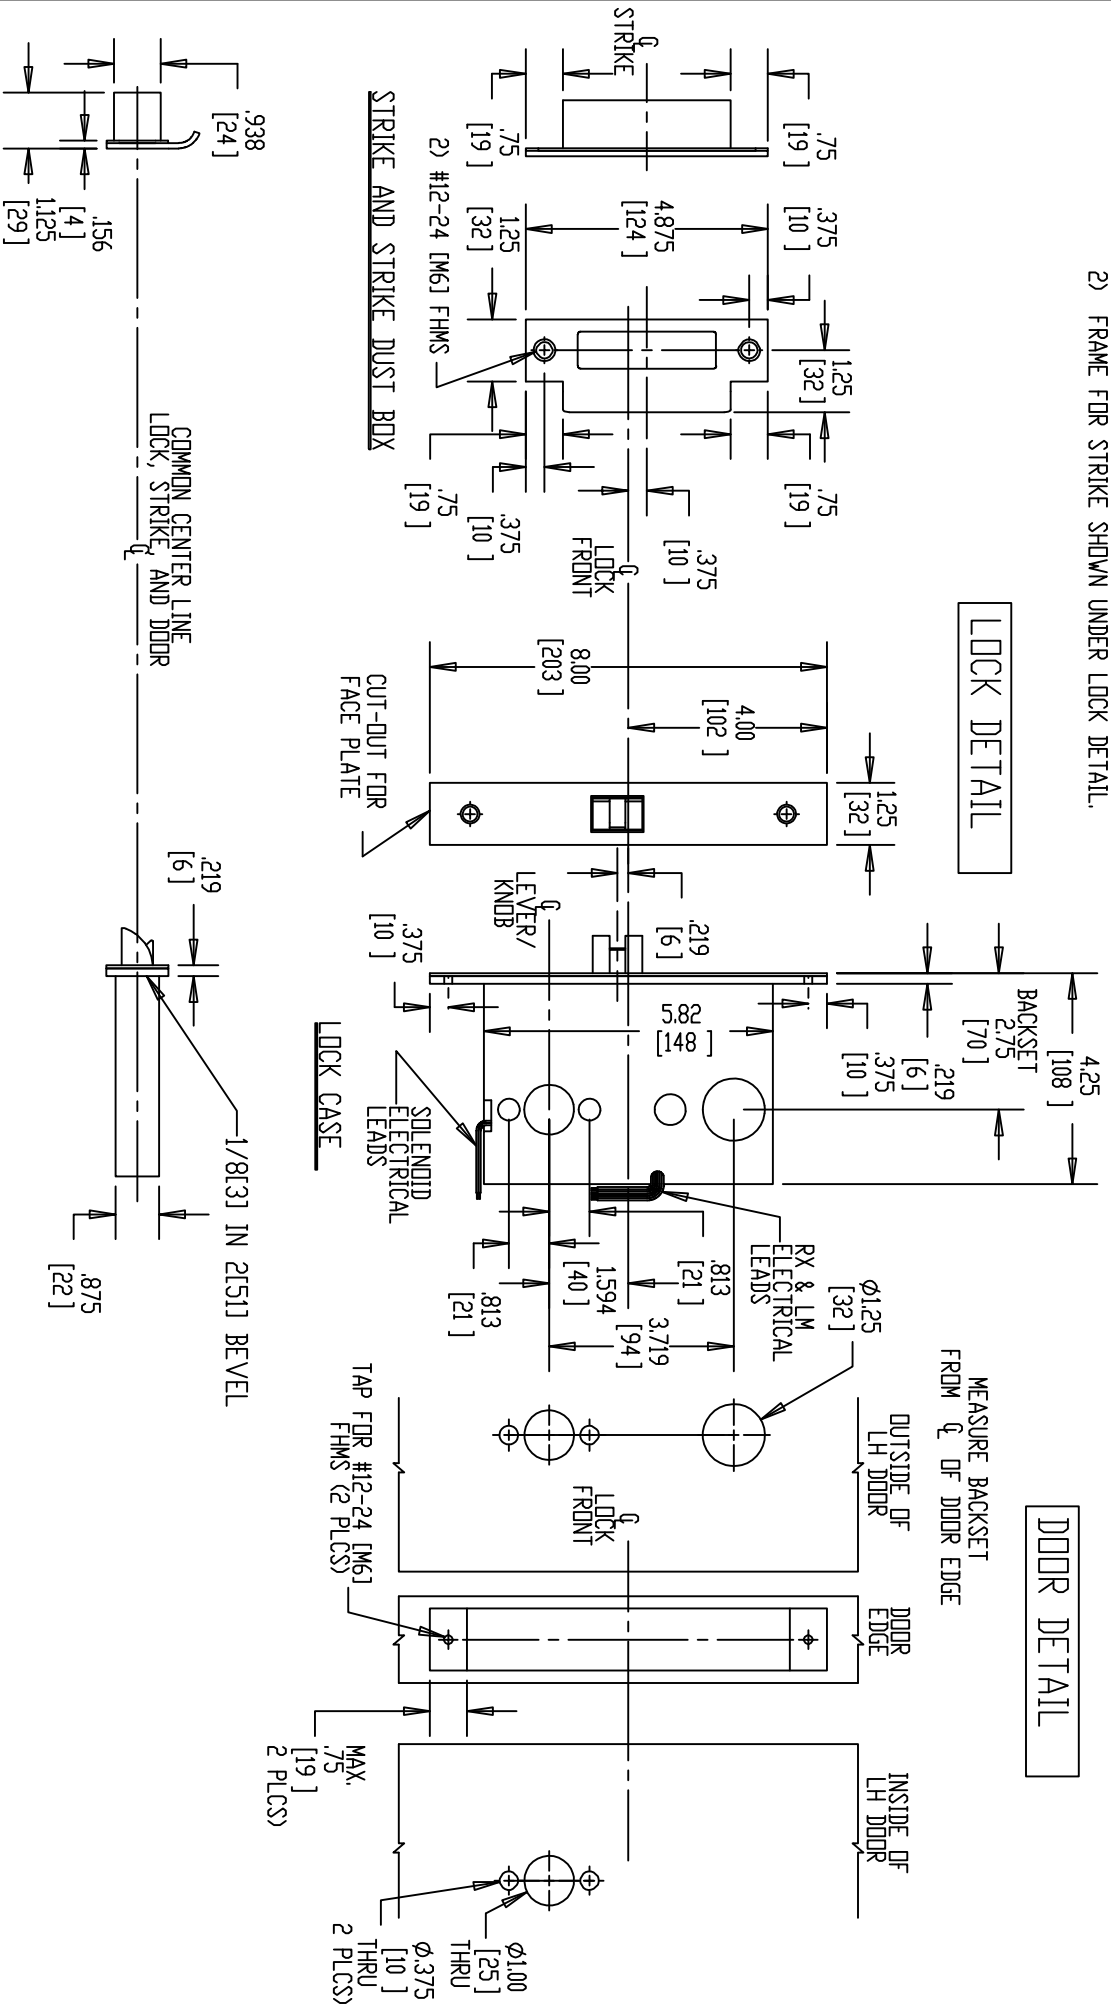

NOTE: 1) DOOR CUT-OUTS AS INDICATED UNDER DOOR DETAIL.  
 2) FRAME FOR STRIKE SHOWN UNDER LOCK DETAIL.

DO NOT SCALE DRAWING.

Brookline Industries  
 1624 South Clinton Street  
 Chicago, IL 60616 USA  
<http://brooklineind.com>

M3080EUURL (REX & LBM) "A" or "B"  
 ROSE FOR METAL DOOR

DIMENSIONS ARE INCHES ( ) ARE IN MILLIMETERS.

TEMPLATE NUMBER: T-M3080EUURL ABM Rev1 DATE: 01-01-10