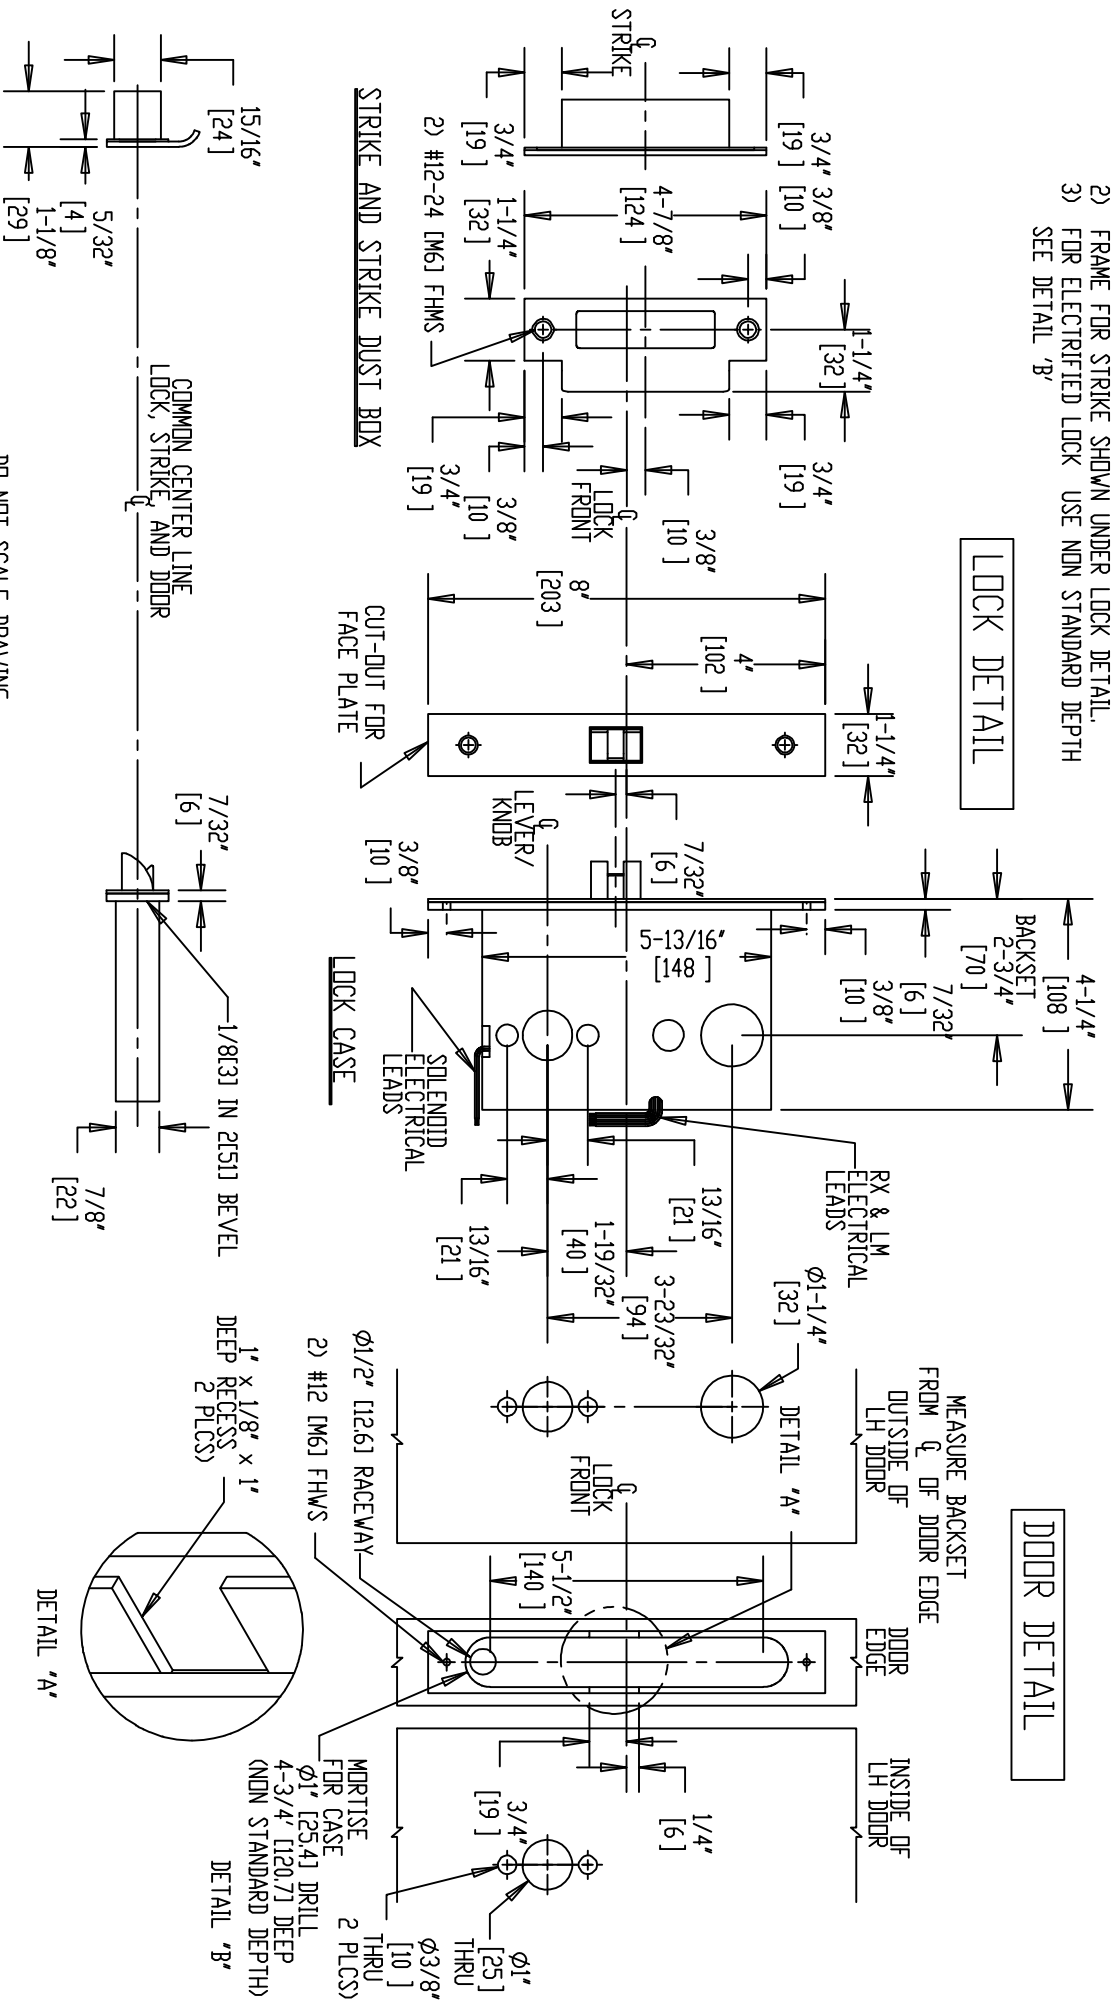

NOTE: 1) DOOR CUT-OUTS AS INDICATED UNDER DOOR DETAIL.
 2) FRAME FOR STRIKE SHOWN UNDER LOCK DETAIL.
 3) FOR ELECTRIFIED LOCK USE NON STANDARD DEPTH SEE DETAIL 'B'

DD NOT SCALE DRAWING.

Brookline Industries
 1624 South Clinton Street
 Chicago, IL 60616 USA
<http://brooklineind.com>

DIMENSIONS ARE INCHES () ARE IN MILLIMETERS.

DOOR DETAIL

LOCK DETAIL

M3080EURL (REX & LBM) "A" or "B"

ROSE FOR WOOD DOOR

TEMPLATE NUMBER: T-M3080EURL ABW Rev1

DATE: 01-01-10