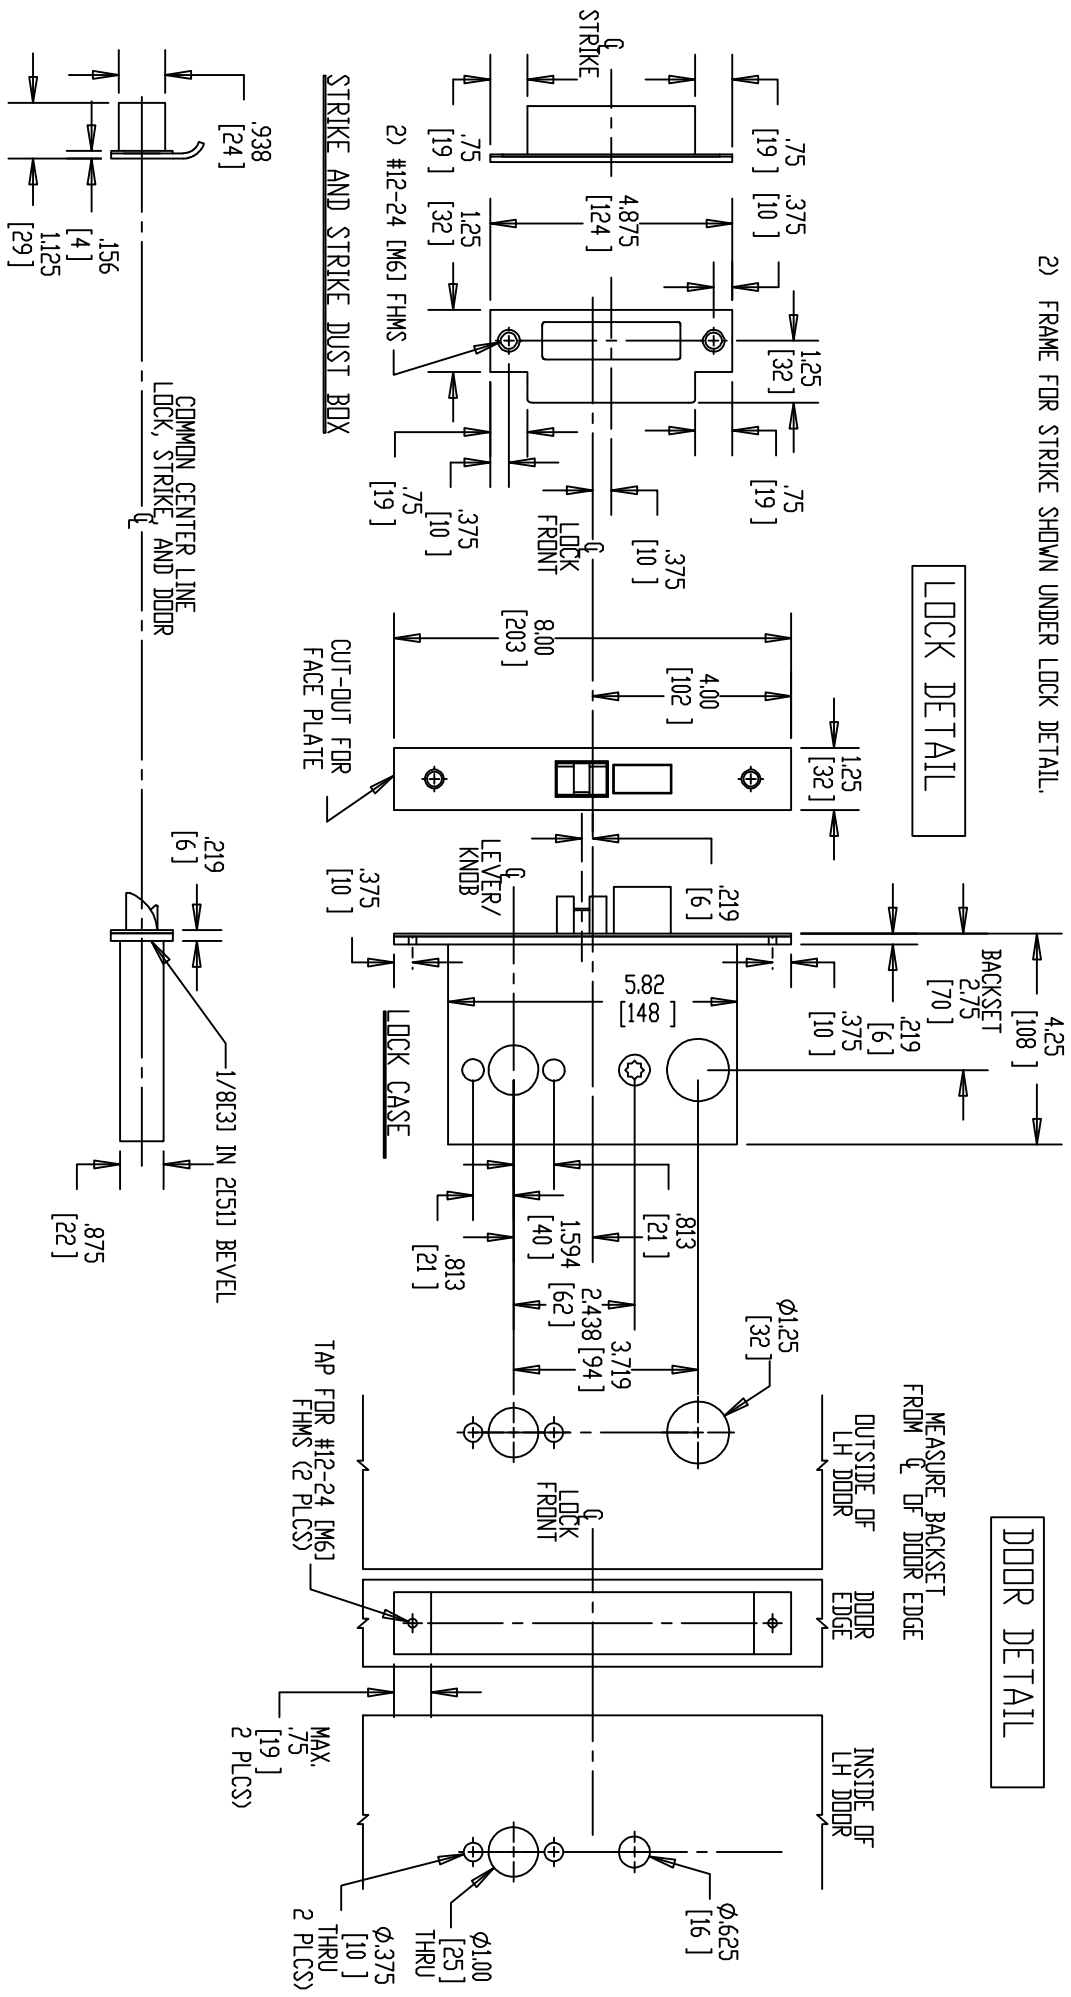

NOTE: 1) DOOR CUT-OUTS AS INDICATED UNDER DOOR DETAIL.
 2) FRAME FOR STRIKE SHOWN UNDER LOCK DETAIL.

DO NOT SCALE DRAWING.

Brookline Industries
 1624 South Clinton Street
 Chicago, IL 60616 USA
<http://brooklineind.com>

DIMENSIONS ARE INCHES () ARE IN MILLIMETERS.

M3453 WITH "A" or "B" ROSE FOR METAL DOORS

TEMPLATE NUMBER: **T-M3453ABM Rev1**

DATE: 01-01-10