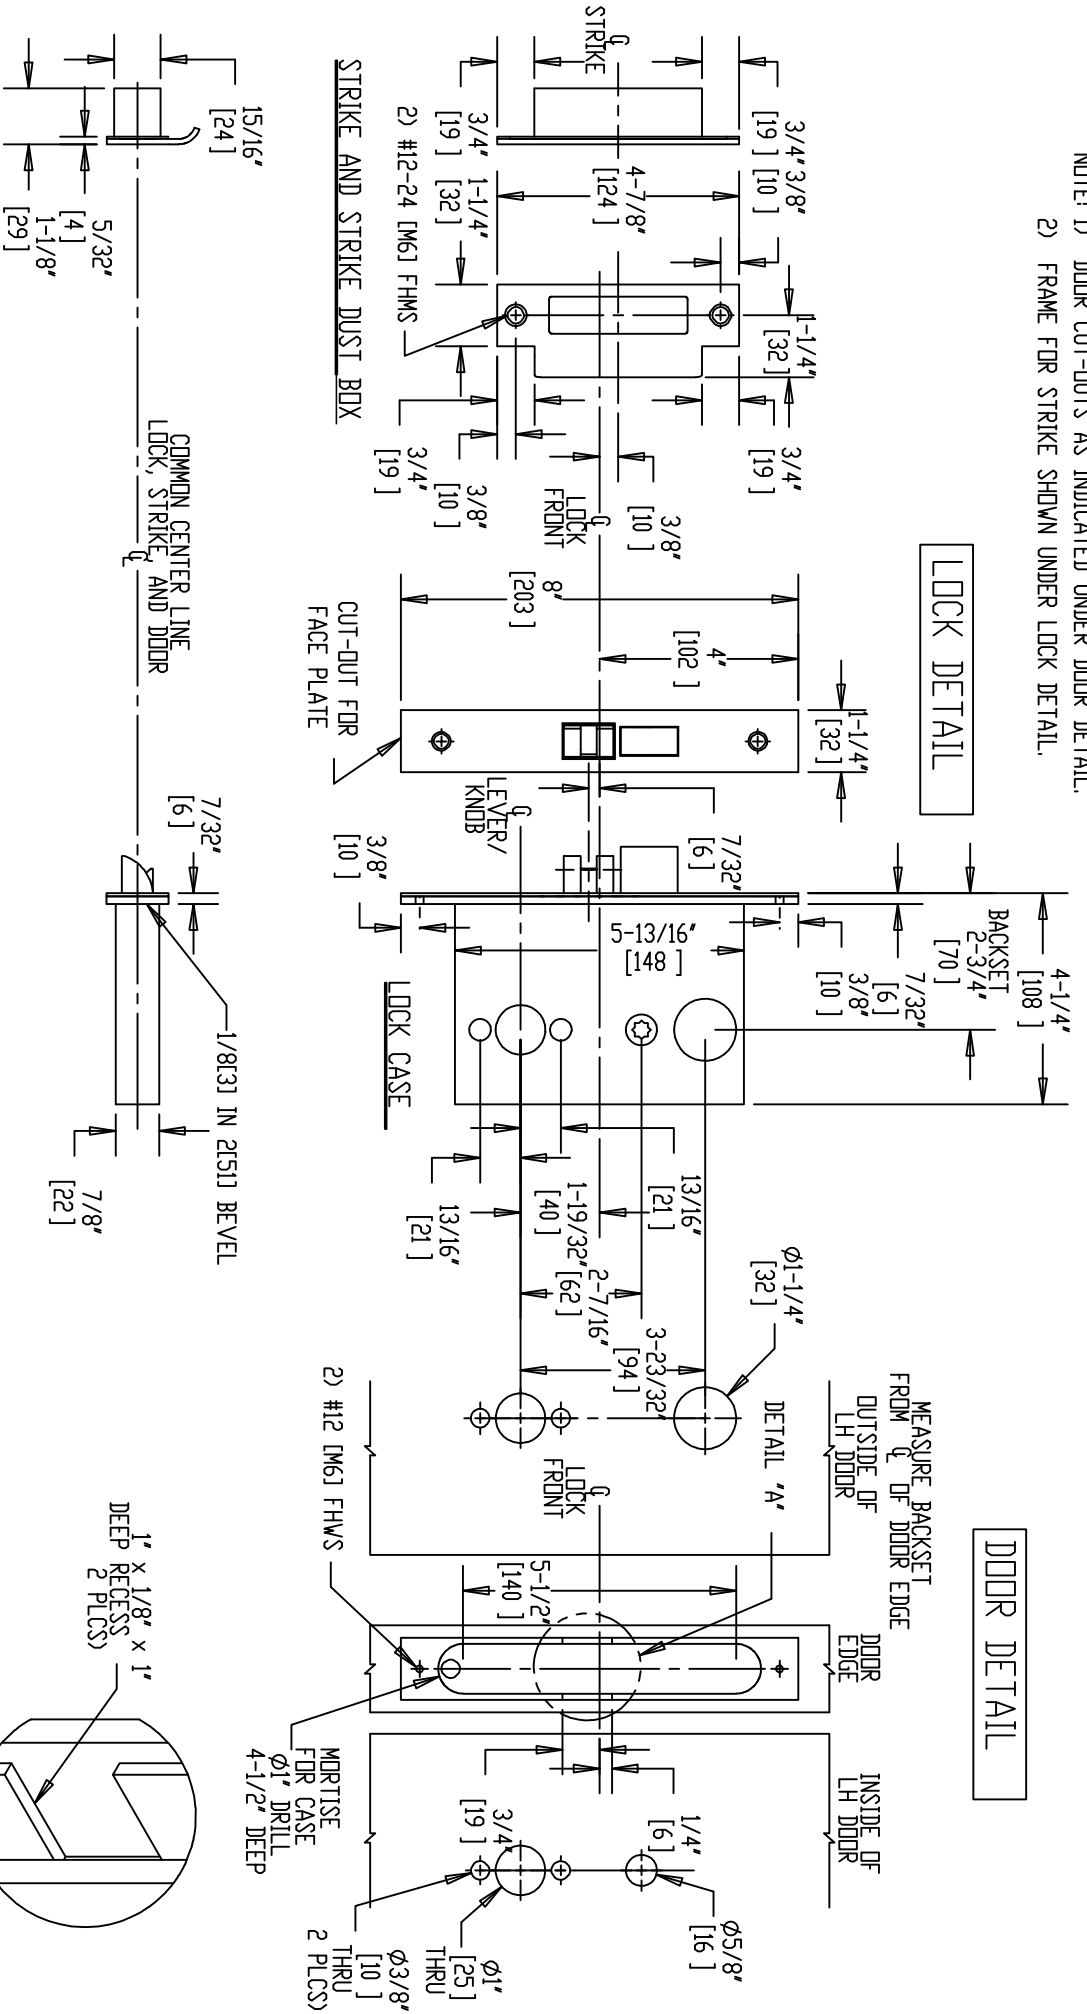

NOTE: 1) DOOR CUT-OUTS AS INDICATED UNDER DOOR DETAIL.  
 2) FRAME FOR STRIKE SHOWN UNDER LOCK DETAIL.

DO NOT SCALE DRAWING.

Brookline Industries  
 1624 South Clinton Street  
 Chicago, IL 60616 USA  
<http://brooklineind.com>

DIMENSIONS ARE INCHES ( ) ARE IN MILLIMETERS.

# M3453 WITH "A" or "B" ROSE FOR WOOD DOORS

TEMPLATE NUMBER: **T-M3453ABW Rev1**

DATE: 01-01-10