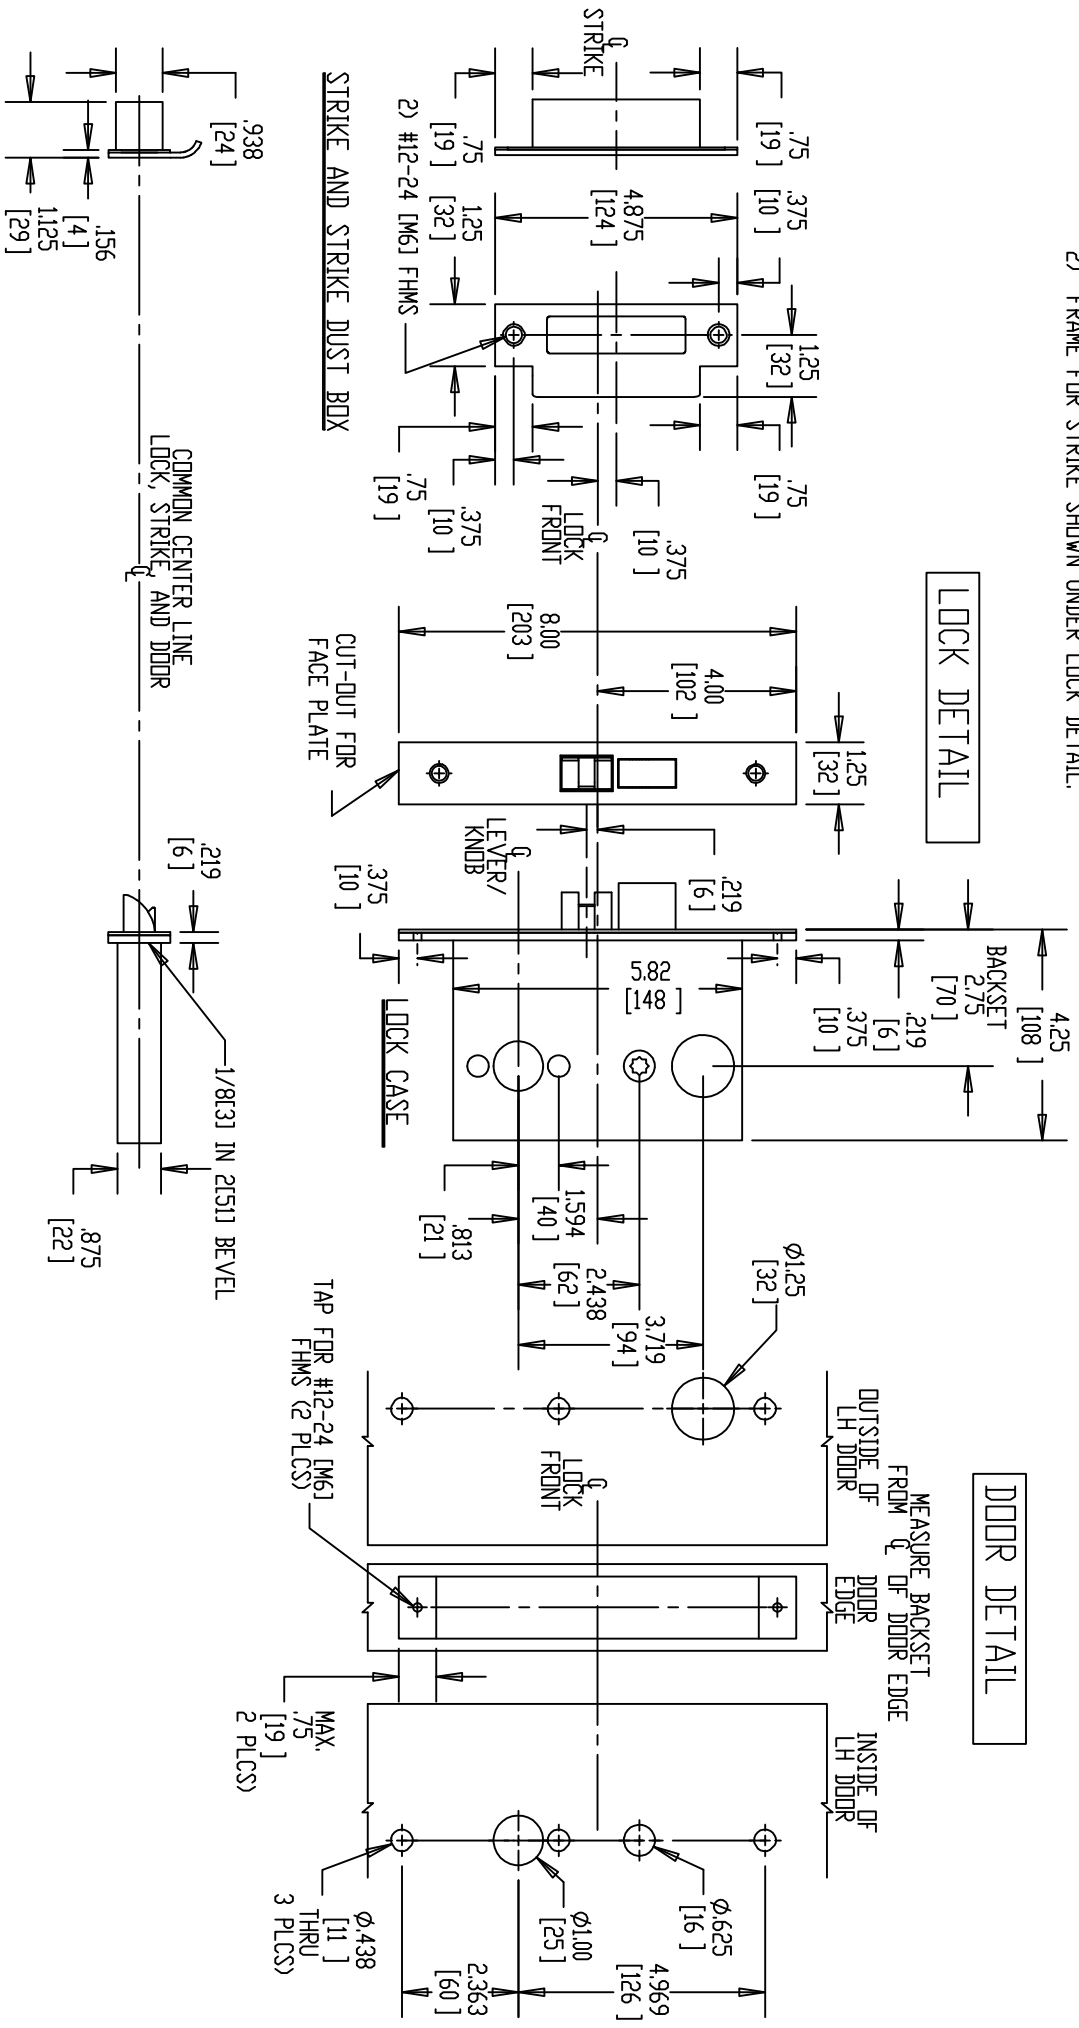

NOTE: 1) DOOR CUT-DUTS AS INDICATED UNDER DOOR DETAIL.
 2) FRAME FOR STRIKE SHOWN UNDER LOCK DETAIL.

DO NOT SCALE DRAWING.

Brookline Industries
 1624 South Clinton Street
 Chicago, IL 60616 USA
<http://brooklineind.com>

M3453 WITH "E" ESCUTCHEON FOR METAL DOORS

DIMENSIONS ARE INCHES () ARE IN MILLIMETERS.

TEMPLATE NUMBER: **T-M3453EM Rev1**

DATE: 01-01-10