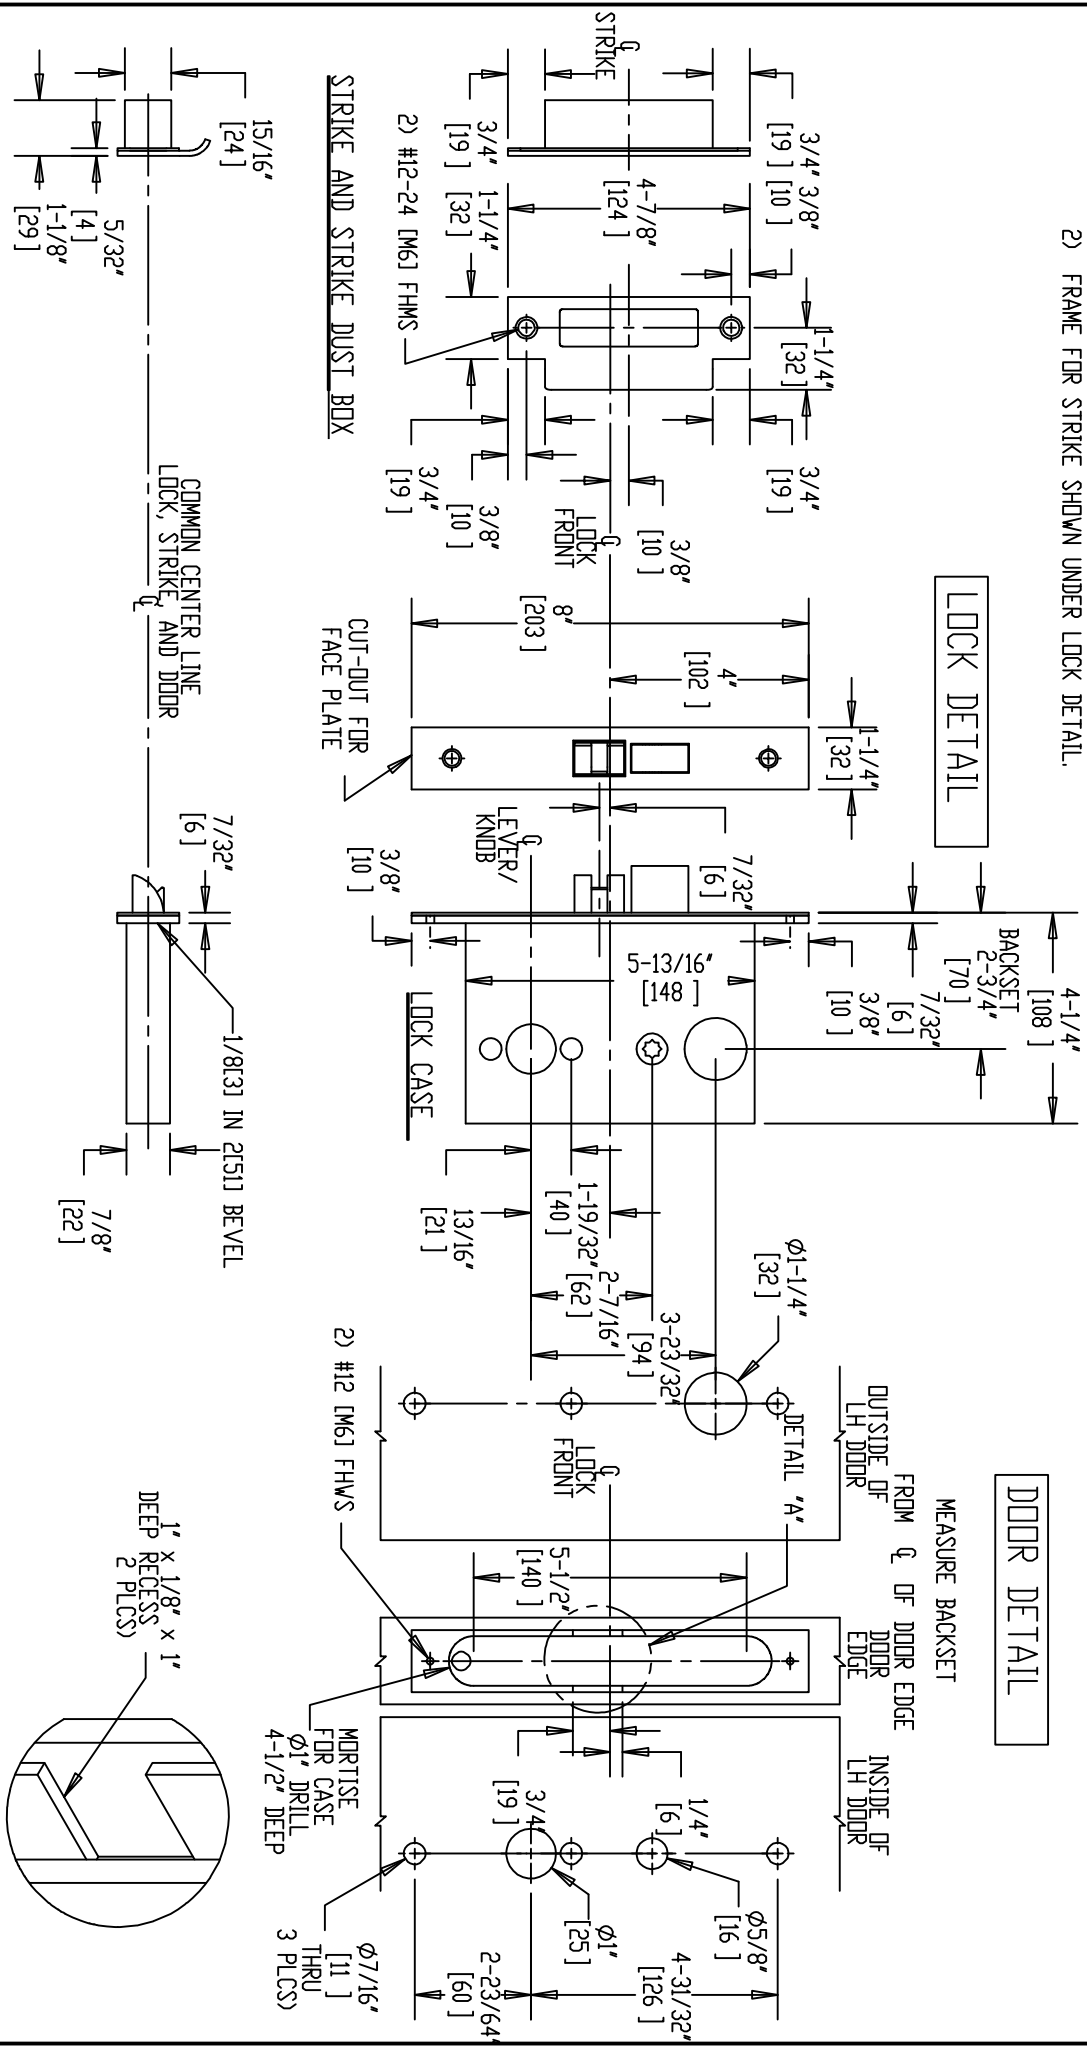

NOTE: 1) DOOR CUT-OUTS AS INDICATED UNDER DOOR DETAIL.  
 2) FRAME FOR STRIKE SHOWN UNDER LOCK DETAIL.

DO NOT SCALE DRAWING.

Brookline Industries  
 1624 South Clinton Street  
 Chicago, IL 60616 USA  
<http://brooklineind.com>

# M3453 WITH "E" ESCUTCHEON FOR WOOD DOORS

DIMENSIONS ARE INCHES ( ) ARE IN MILLIMETERS.

TEMPLATE NUMBER: **T-M3453EW Rev1**

DATE: 01-01-10