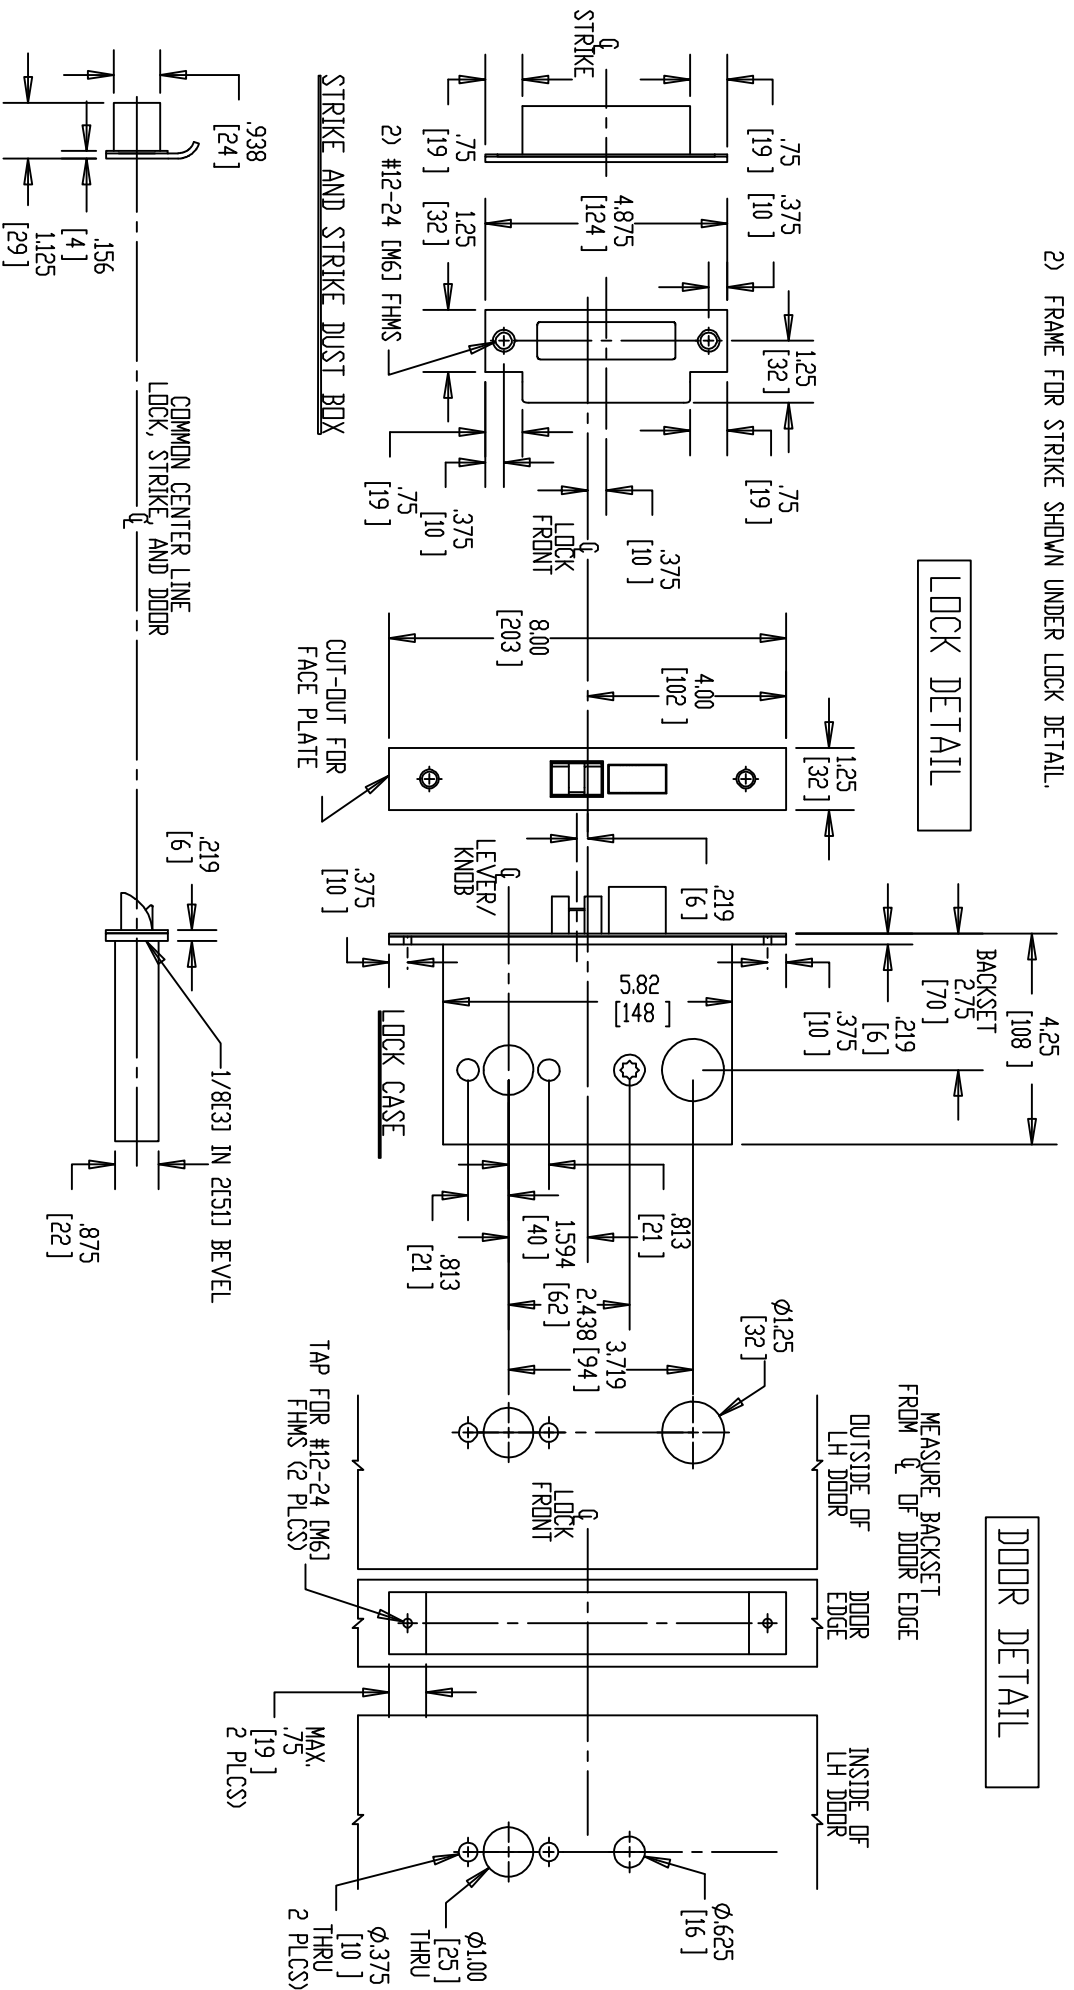

NOTE: 1) DOOR CUT-OUTS AS INDICATED UNDER DOOR DETAIL.
 2) FRAME FOR STRIKE SHOWN UNDER LOCK DETAIL.

DO NOT SCALE DRAWING.

Brookline Industries
 1624 South Clinton Street
 Chicago, IL 60616 USA
<http://brooklineind.com>

DIMENSIONS ARE INCHES () ARE IN MILLIMETERS.

M3456 WITH "A" or "B" ROSE FOR METAL DOORS

TEMPLATE NUMBER: **T-M3456ABM Rev1**

DATE: 01-01-10