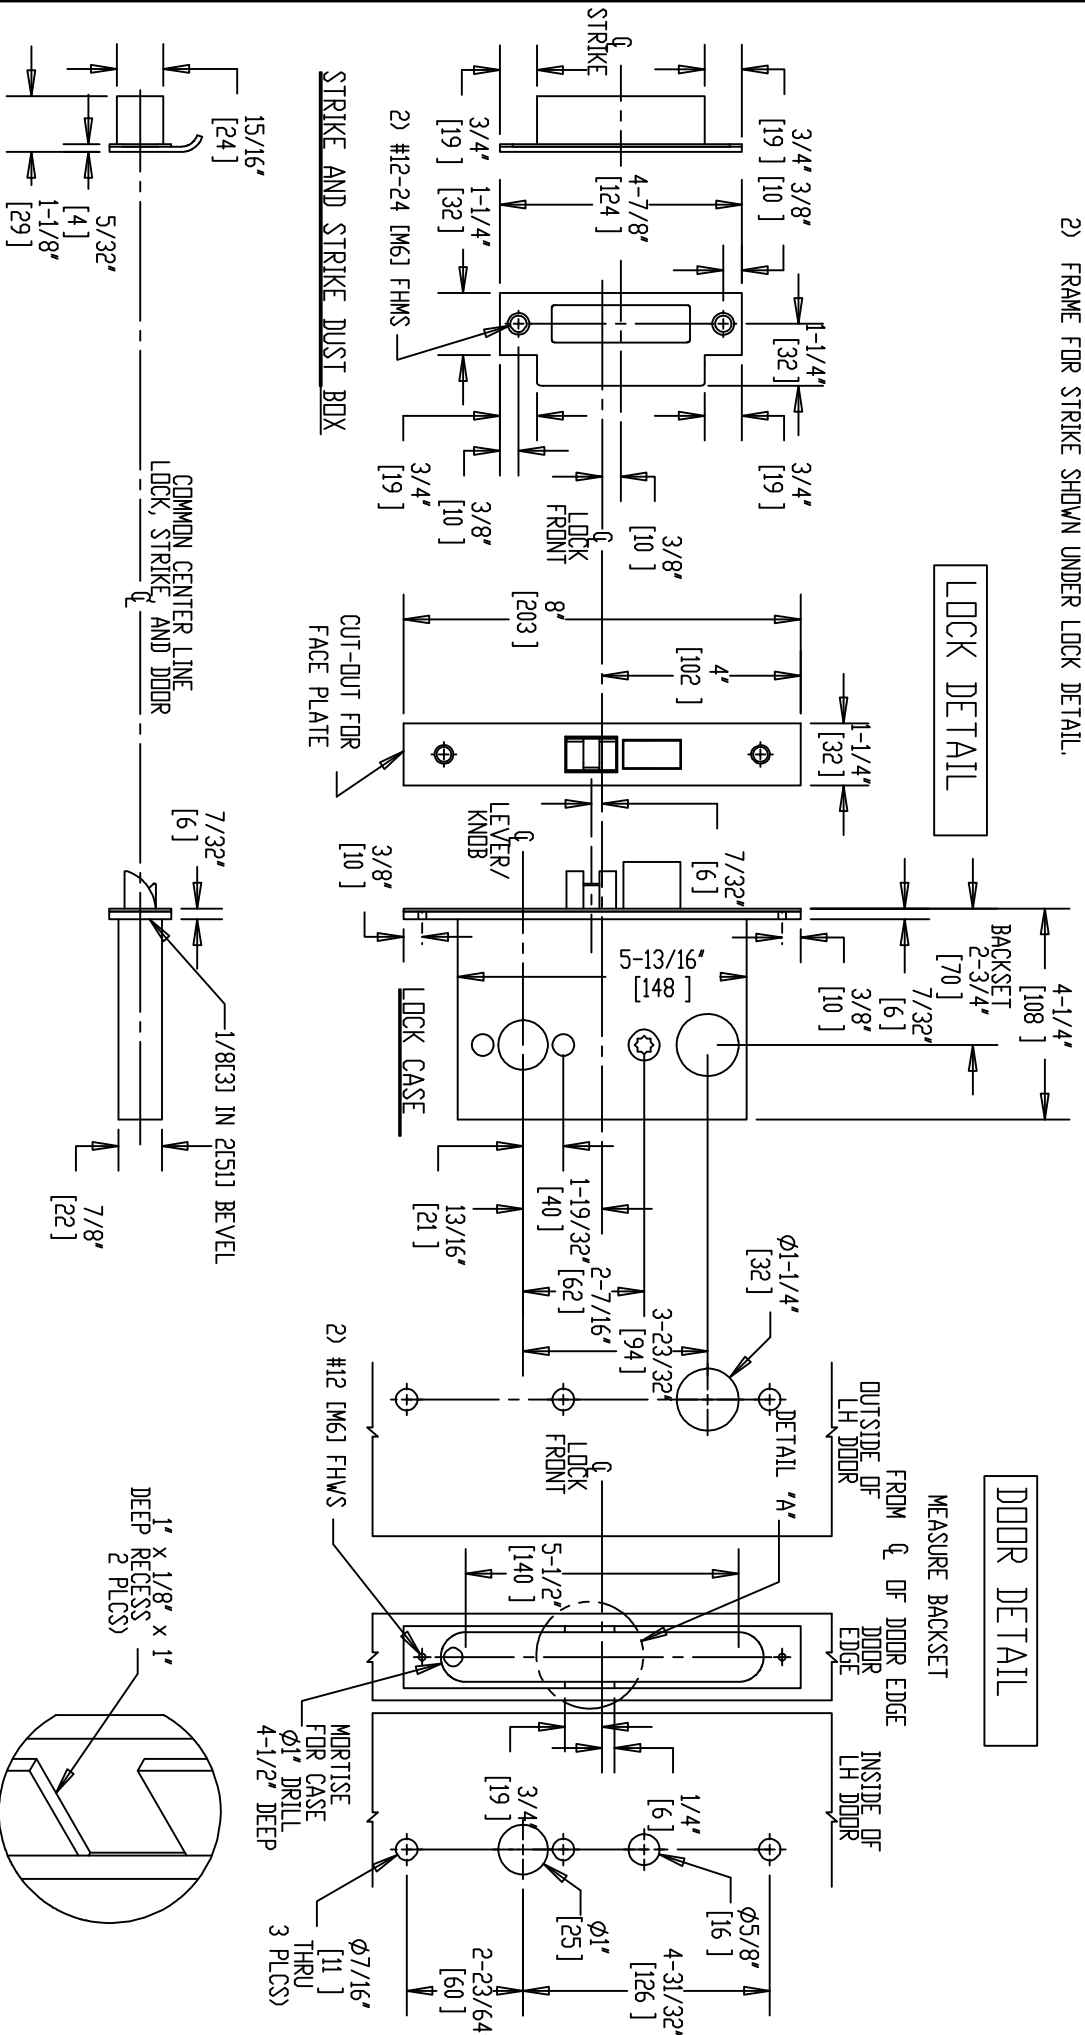

NOTE: 1) DOOR CUT-OUTS AS INDICATED UNDER DOOR DETAIL.
 2) FRAME FOR STRIKE SHOWN UNDER LOCK DETAIL.

DO NOT SCALE DRAWING.

Brookline Industries
 1624 South Clinton Street
 Chicago, IL 60616 USA
<http://brooklineind.com>

DIMENSIONS ARE INCHES () ARE IN MILLIMETERS.

M3456 WITH "E" ESCUTCHEON FOR WOOD DOORS

TEMPLATE NUMBER: **T-M3456EW Rev1**

DATE: 01-01-10

DETAIL 'A'