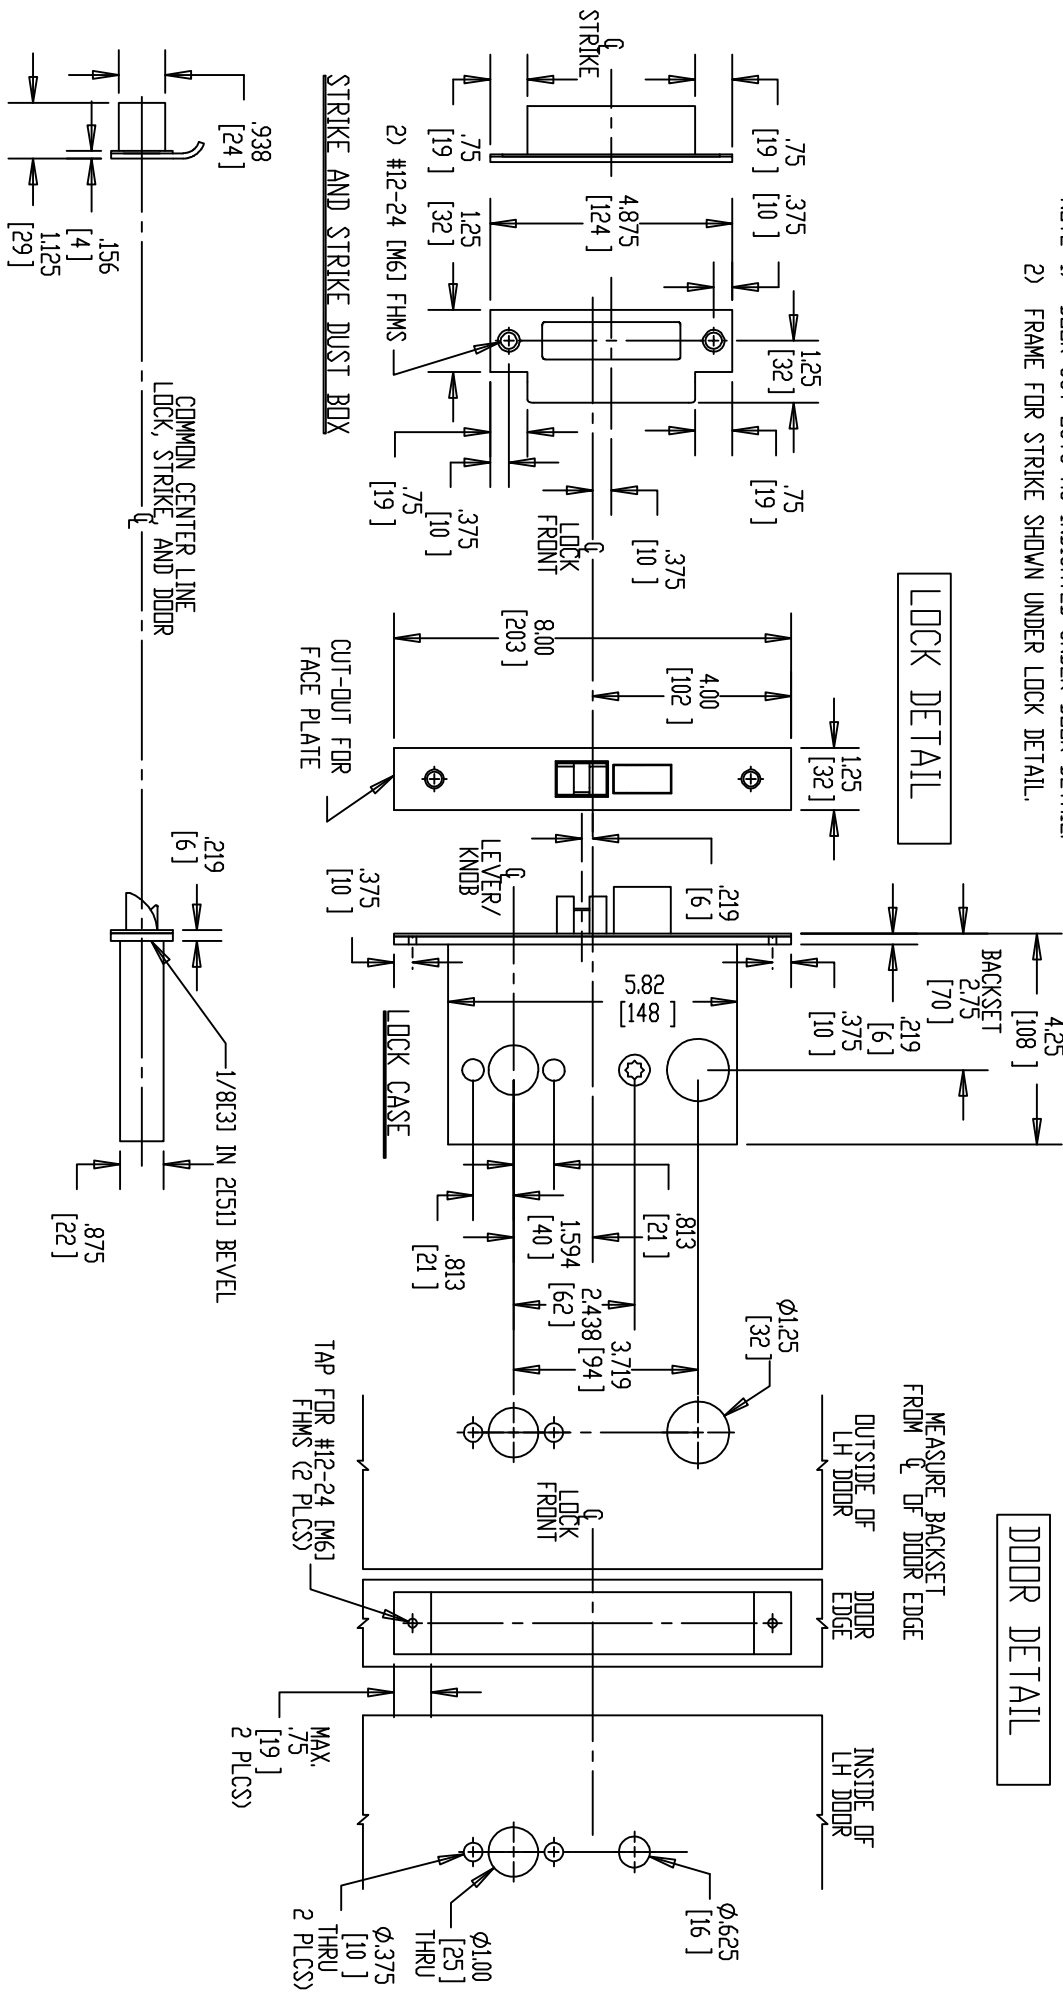

NOTE: 1) DOOR CUT-OUTS AS INDICATED UNDER DOOR DETAIL.  
 2) FRAME FOR STRIKE SHOWN UNDER LOCK DETAIL.

DO NOT SCALE DRAWING.

Brookline Industries  
 1624 South Clinton Street  
 Chicago, IL 60616 USA  
<http://brooklineind.com>

DIMENSIONS ARE INCHES ( ) ARE IN MILLIMETERS.

# M3473 WITH "A" or "B" ROSE FOR METAL DOORS

TEMPLATE NUMBER: **T-M3473ABM Rev1**

DATE: 01-01-10