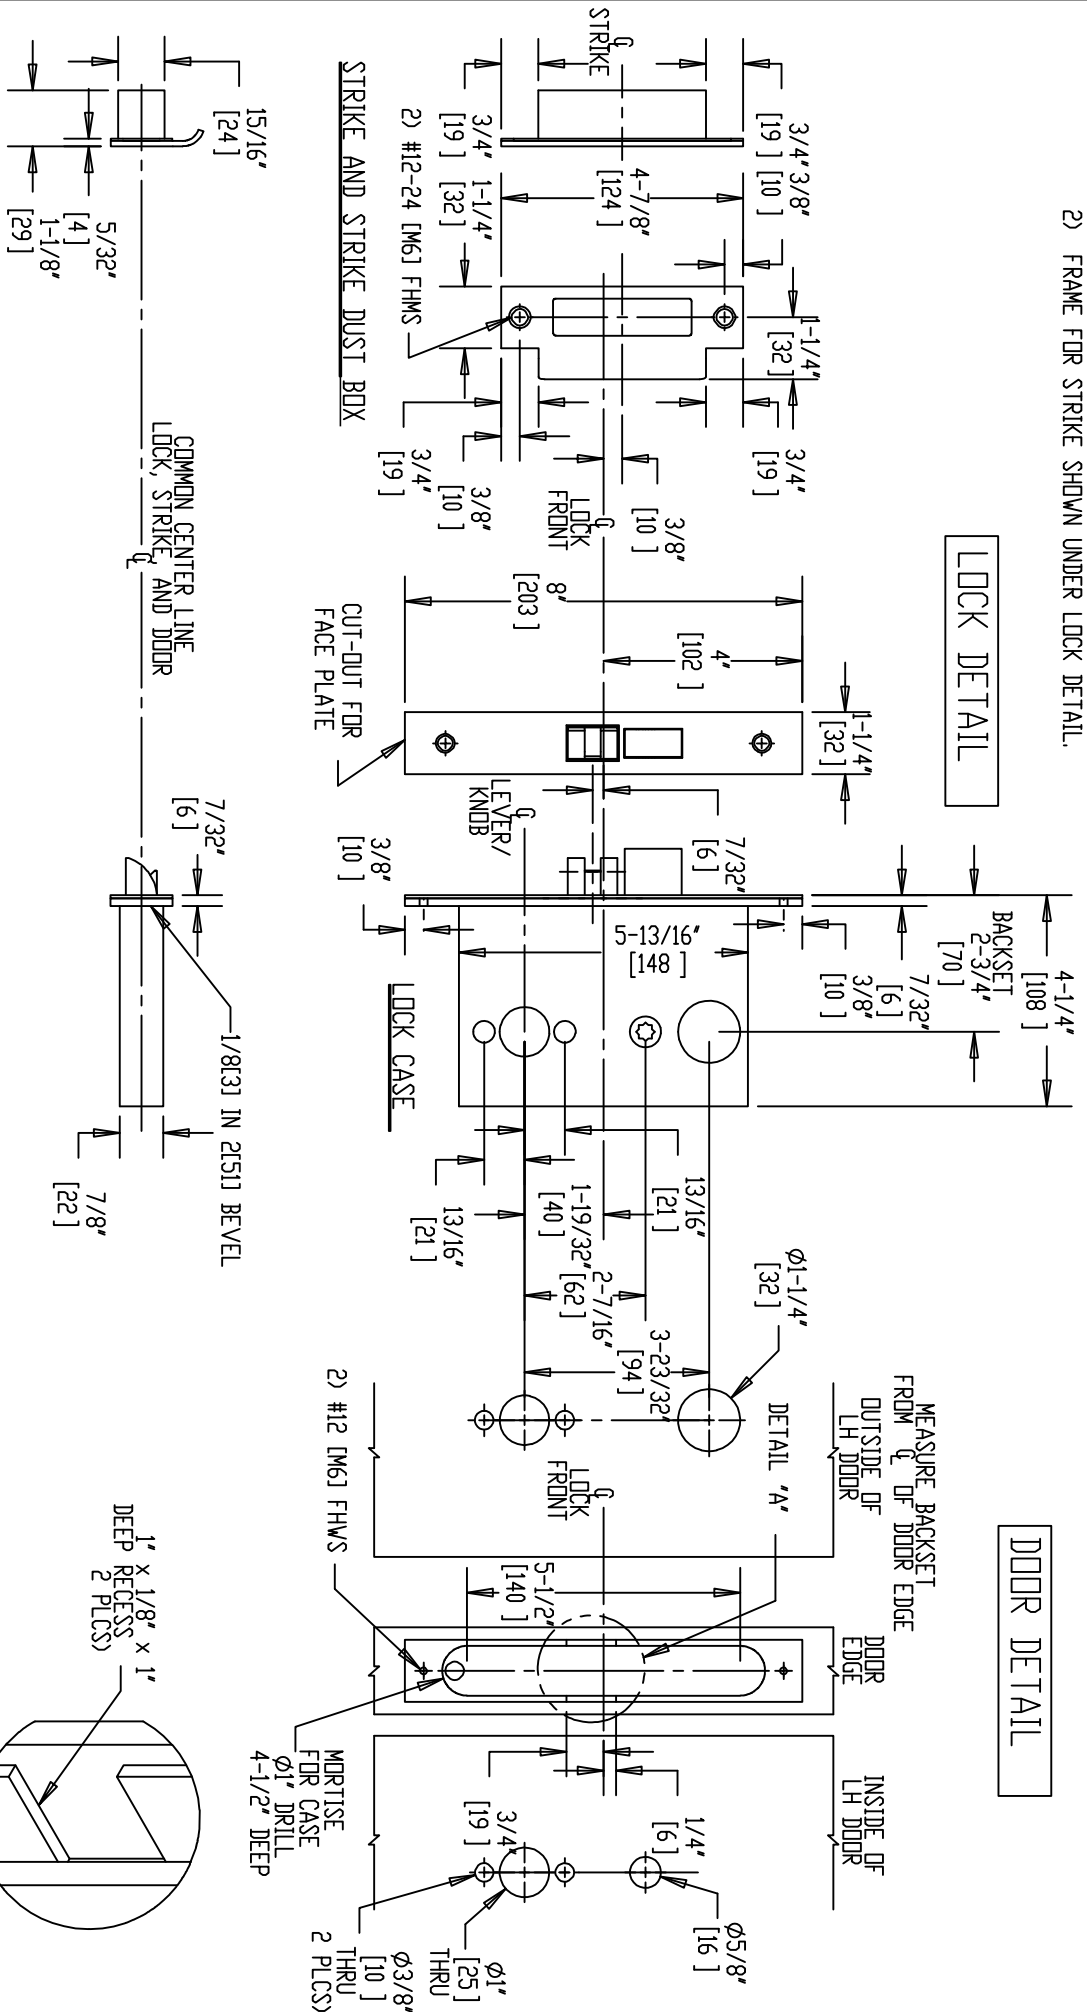

NOTE: 1) DOOR CUT-OUTS AS INDICATED UNDER DOOR DETAIL.  
 2) FRAME FOR STRIKE SHOWN UNDER LOCK DETAIL.

DO NOT SCALE DRAWING.

Brookline Industries  
 1624 South Clinton Street  
 Chicago, IL 60616 USA  
<http://brooklineind.com>

DIMENSIONS ARE INCHES ( ) ARE IN MILLIMETERS.

# M3473 WITH "A" or "B" ROSE FOR WOOD DOORS

TEMPLATE NUMBER: **T-M3473ABW Rev1**

DATE: 01-01-10