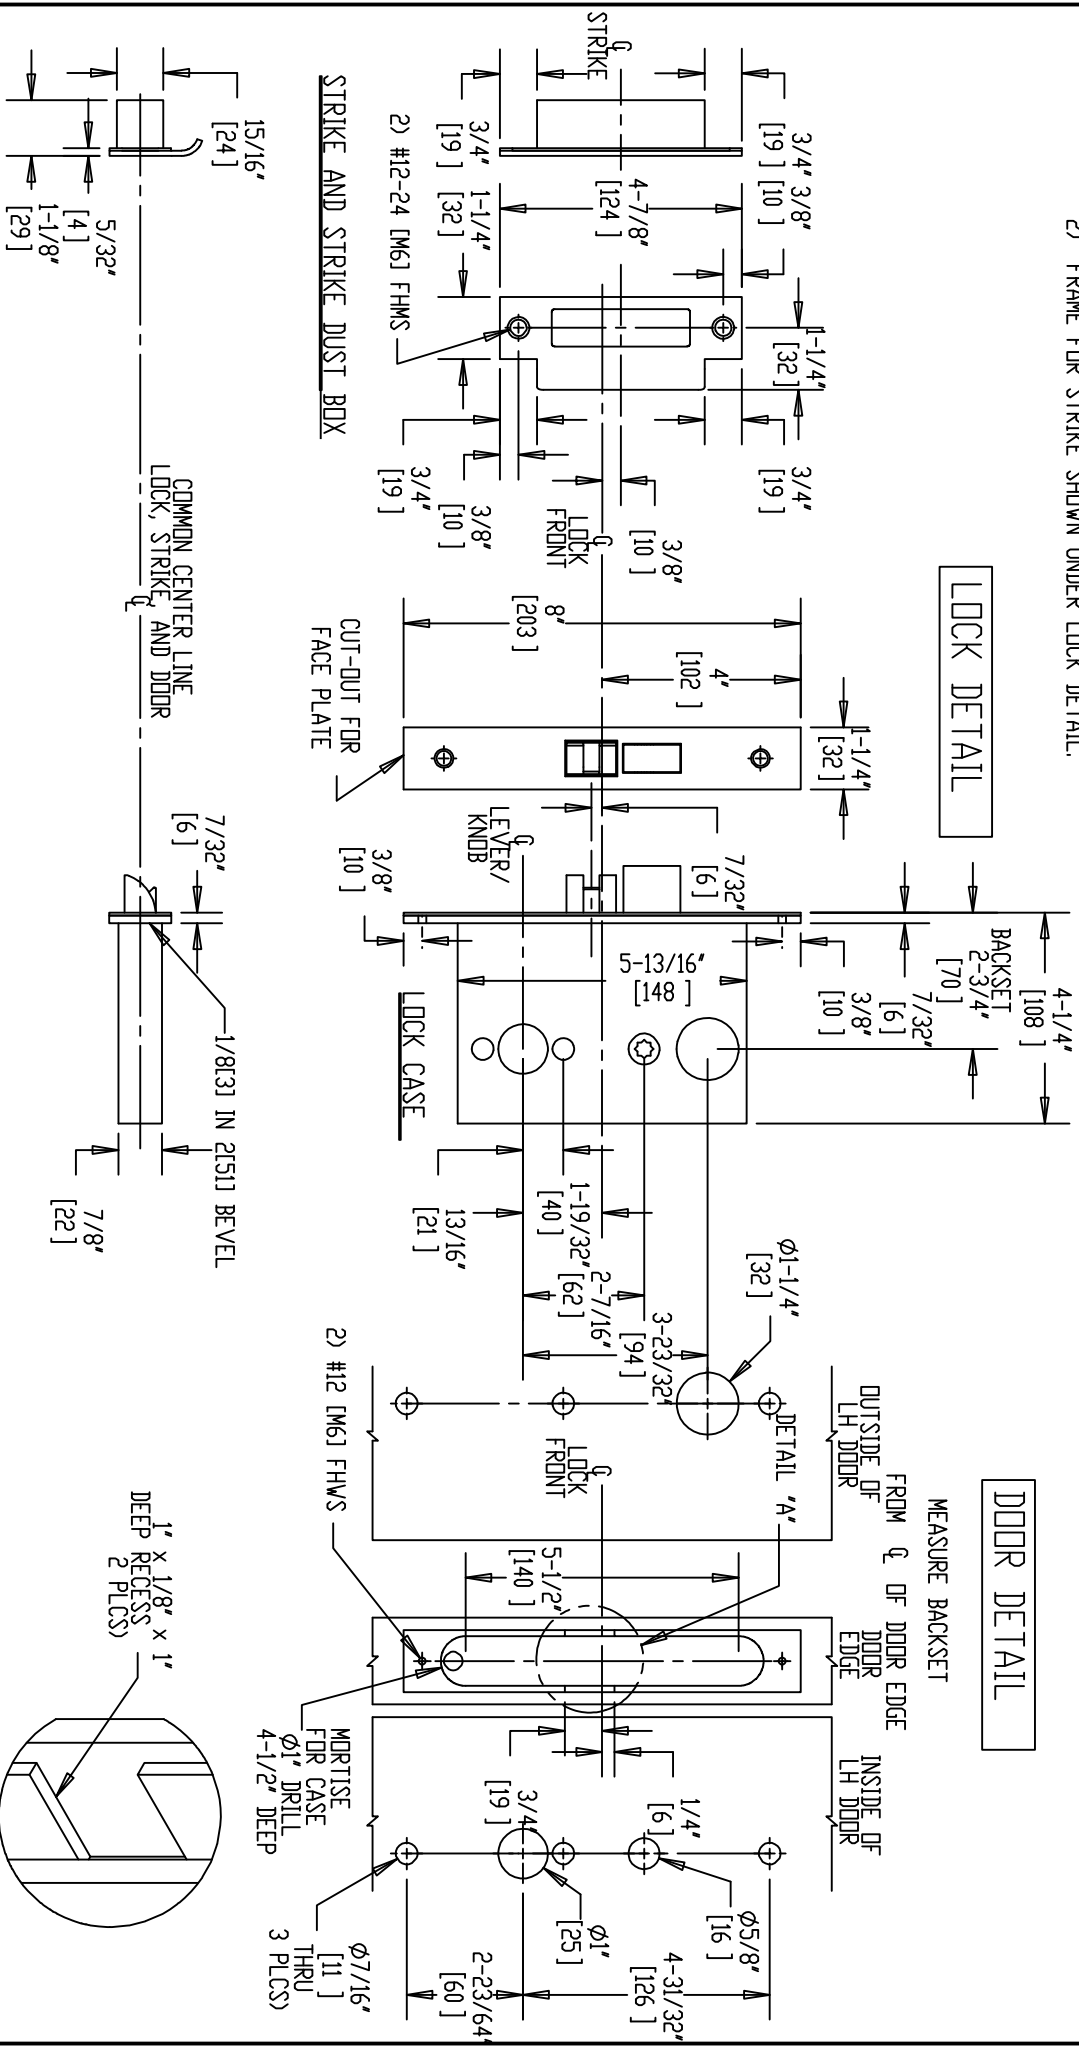

NOTE: 1) DOOR CUT-OUTS AS INDICATED UNDER DOOR DETAIL.  
 2) FRAME FOR STRIKE SHOWN UNDER LOCK DETAIL.

DD NOT SCALE DRAWING.

Brookline Industries  
 1624 South Clinton Street  
 Chicago, IL 60616 USA  
<http://brooklineind.com>

DIMENSIONS ARE INCHES ( ) ARE IN MILLIMETERS.

# M3473 WITH "E" ESCUTCHEON FOR WOOD DOORS

TEMPLATE NUMBER: **T-M3473EW Rev1**

DATE: 01-01-10