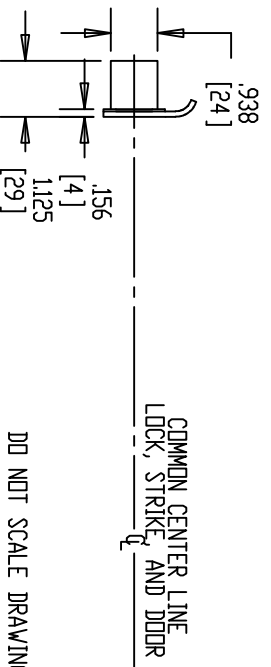

NOTES: 1) DOOR CUT-OUTS INDICATED UNDER DOOR DETAIL.
 2) FRAME FOR STRIKE CUTOUTS SHOWN UNDER LOCK DETAIL.

DO NOT SCALE DRAWING.

Brookline Industries
 1624 South Clinton Street
 Chicago, IL 60616 USA
<http://brooklineind.com>

DIMENSIONS ARE INCHES () ARE IN MILLIMETERS.

M3482 WITH "A" or "B" ROSE FOR METAL DOORS

TEMPLATE NUMBER: **T-M3482ABM Rev1**

DATE: 01-01-10