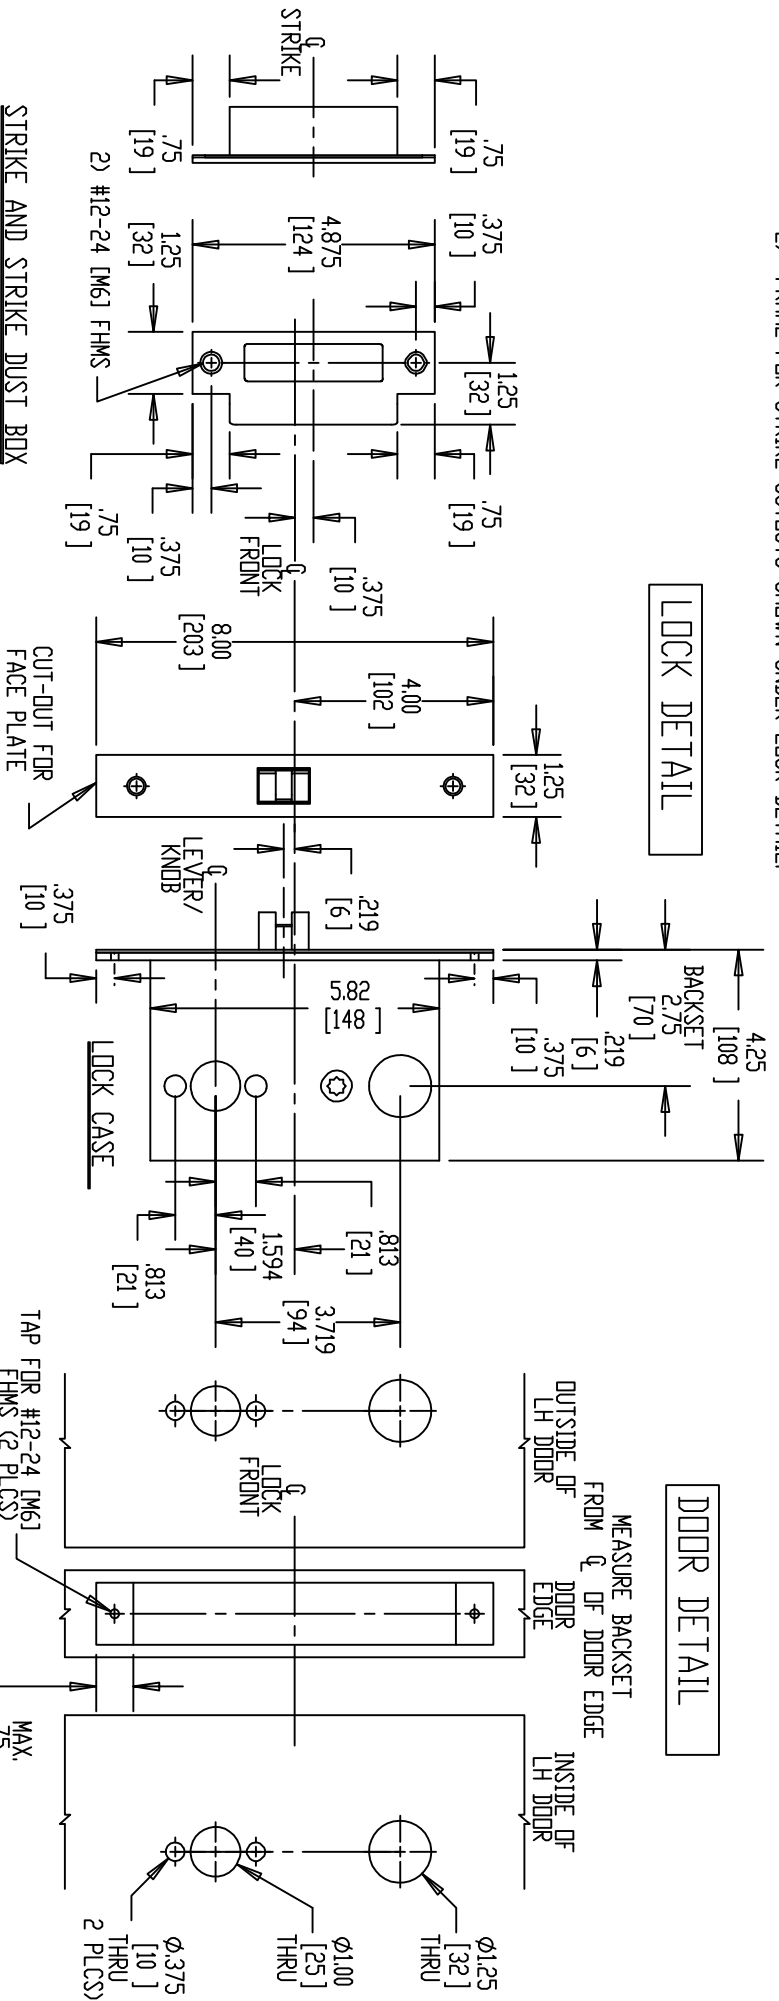

NOTES: 1) DOOR CUT-OUTS INDICATED UNDER DOOR DETAIL.
 2) FRAME FOR STRIKE CUTOUTS SHOWN UNDER LOCK DETAIL.

DO NOT SCALE DRAWING.

Brookline Industries
 1624 South Clinton Street
 Chicago, IL 60616 USA
<http://brooklineind.com>

DIMENSIONS ARE INCHES () ARE IN MILLIMETERS.

M3482 WITH "A" or "B" ROSE FOR METAL DOORS

TEMPLATE NUMBER: **T-M3482ABM Rev1**

DATE: 01-01-10