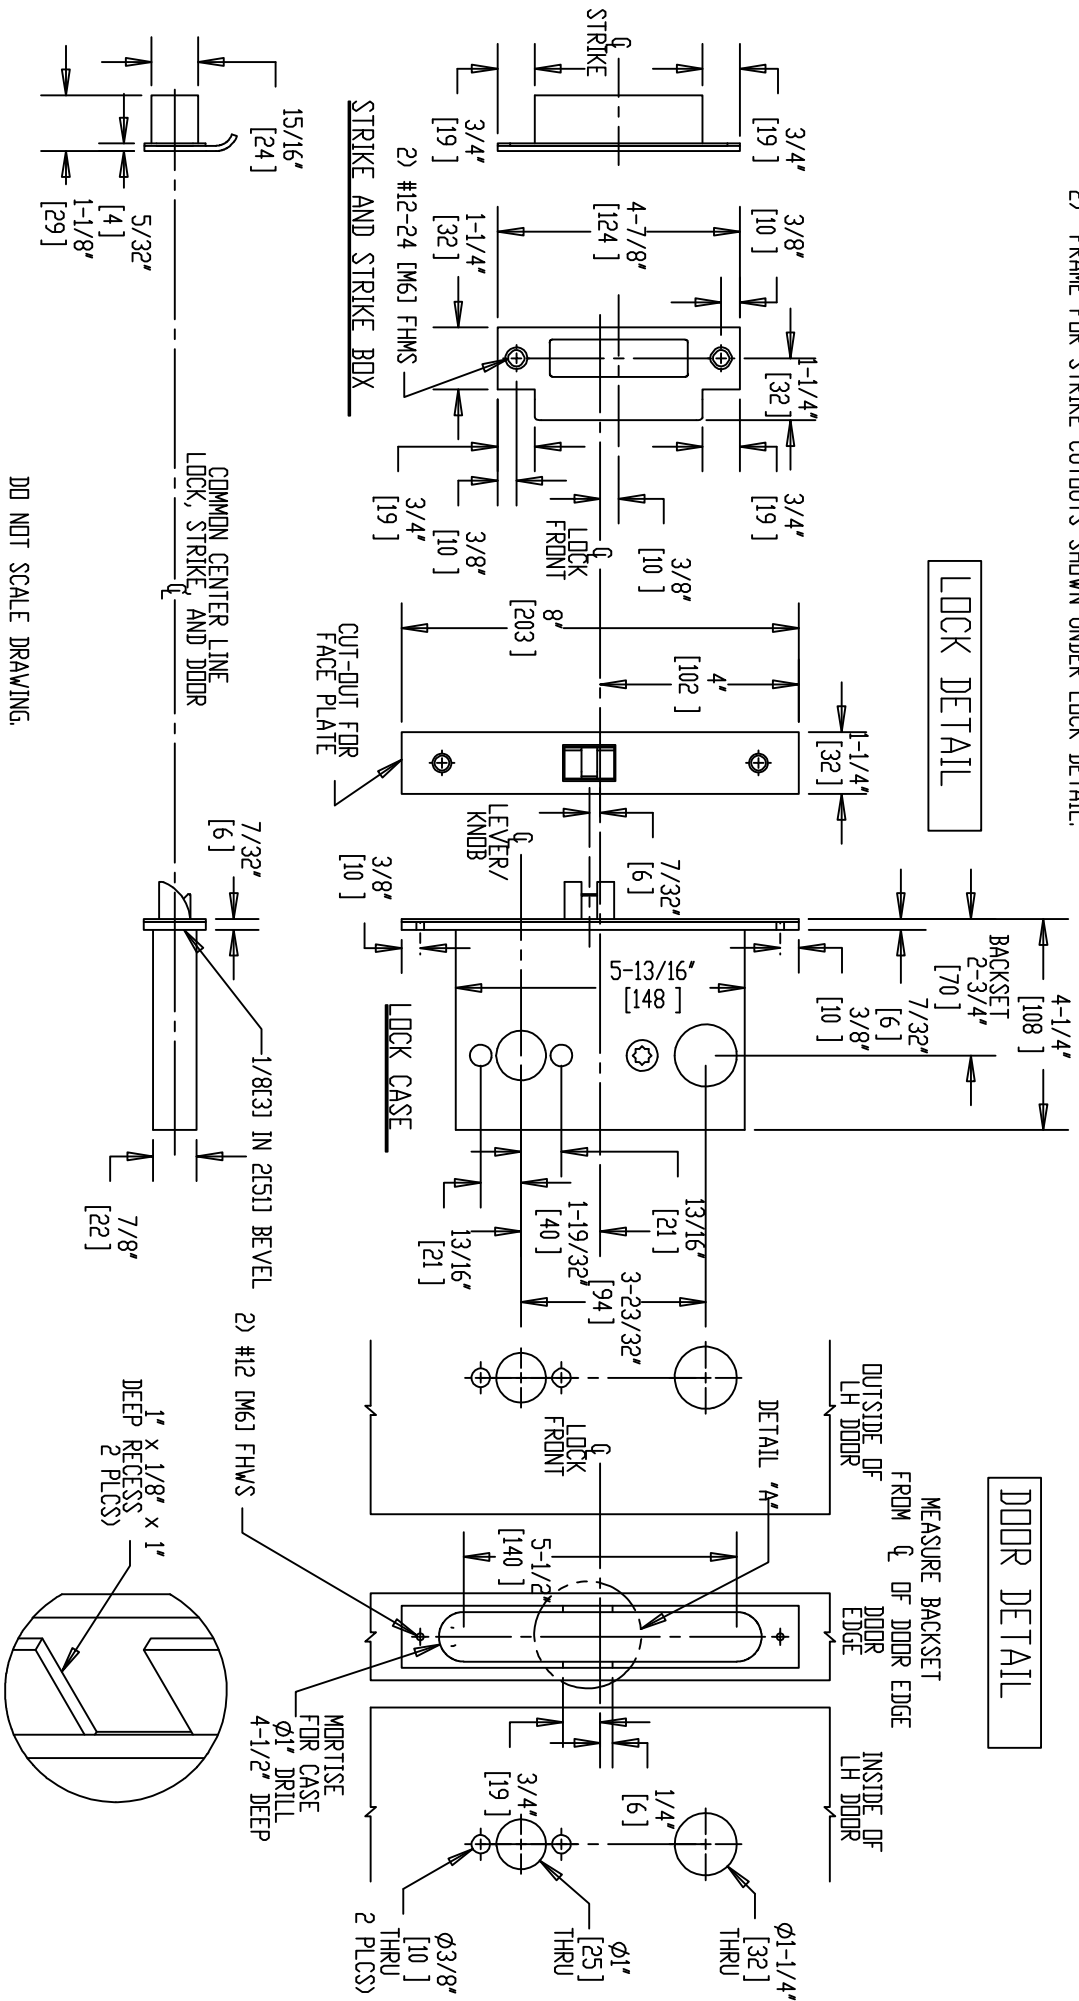

NOTES: 1) DOOR CUT-OUTS INDICATED UNDER DOOR DETAIL.
 2) FRAME FOR STRIKE CUTOUTS SHOWN UNDER LOCK DETAIL.

DO NOT SCALE DRAWING.

Brookline Industries
 1624 South Clinton Street
 Chicago, IL 60616 USA
<http://brooklineind.com>

DIMENSIONS ARE INCHES () ARE IN MILLIMETERS.

M3482 WITH "A" or "B" ROSE FOR WOOD DOORS

TEMPLATE NUMBER: **T-M3482ABW Rev1**

DATE: 01-01-10