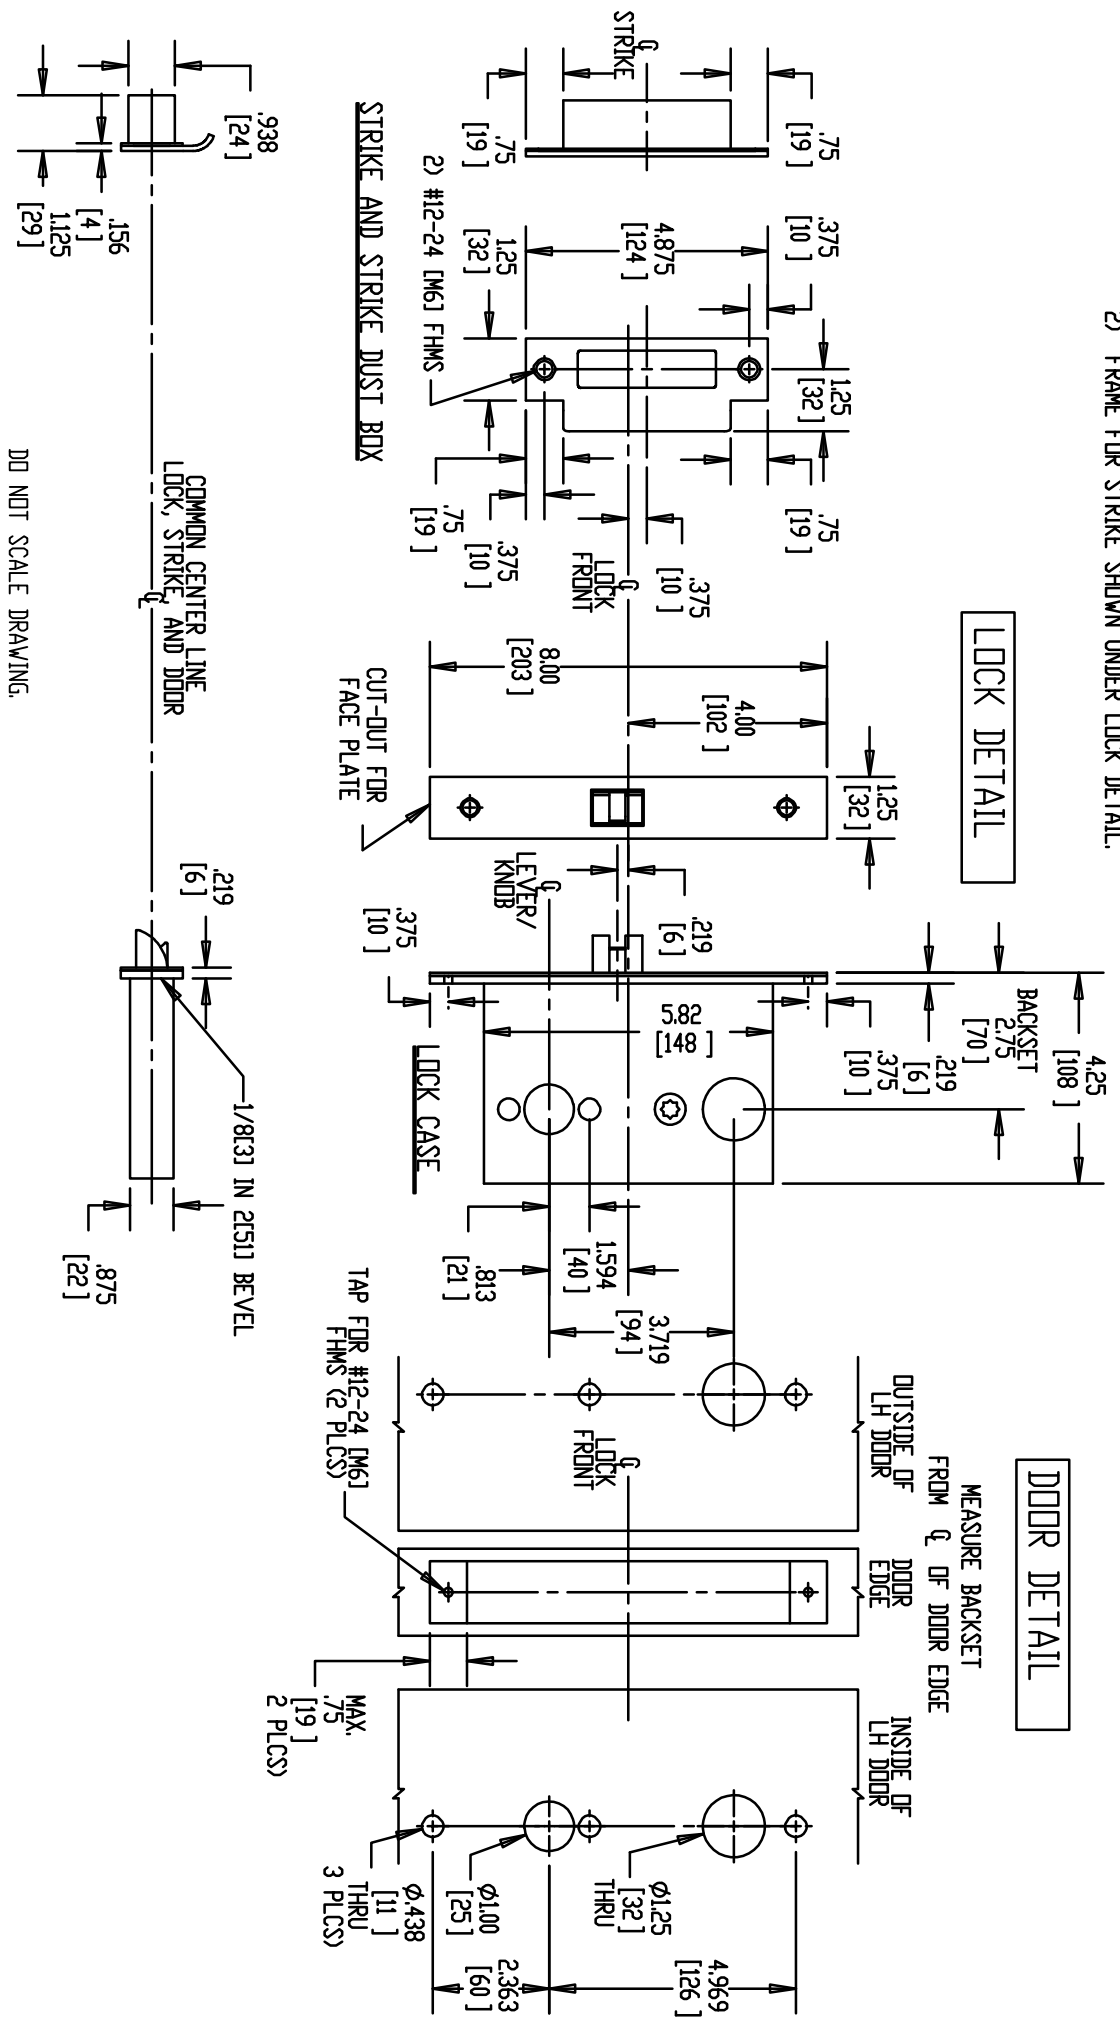

NOTE: 1) DOOR CUT-OUTS AS INDICATED UNDER DOOR DETAIL.
 2) FRAME FOR STRIKE SHOWN UNDER LOCK DETAIL.

Brookline Industries
 1624 South Clinton Street
 Chicago, IL 60616 USA
<http://brooklineind.com>

DIMENSIONS ARE INCHES () ARE IN MILLIMETERS.

M3482 WITH "E" ESCUTCHEON FOR METAL DOORS

TEMPLATE NUMBER: **T-M3482EM** Rev1

DATE: 01-01-10