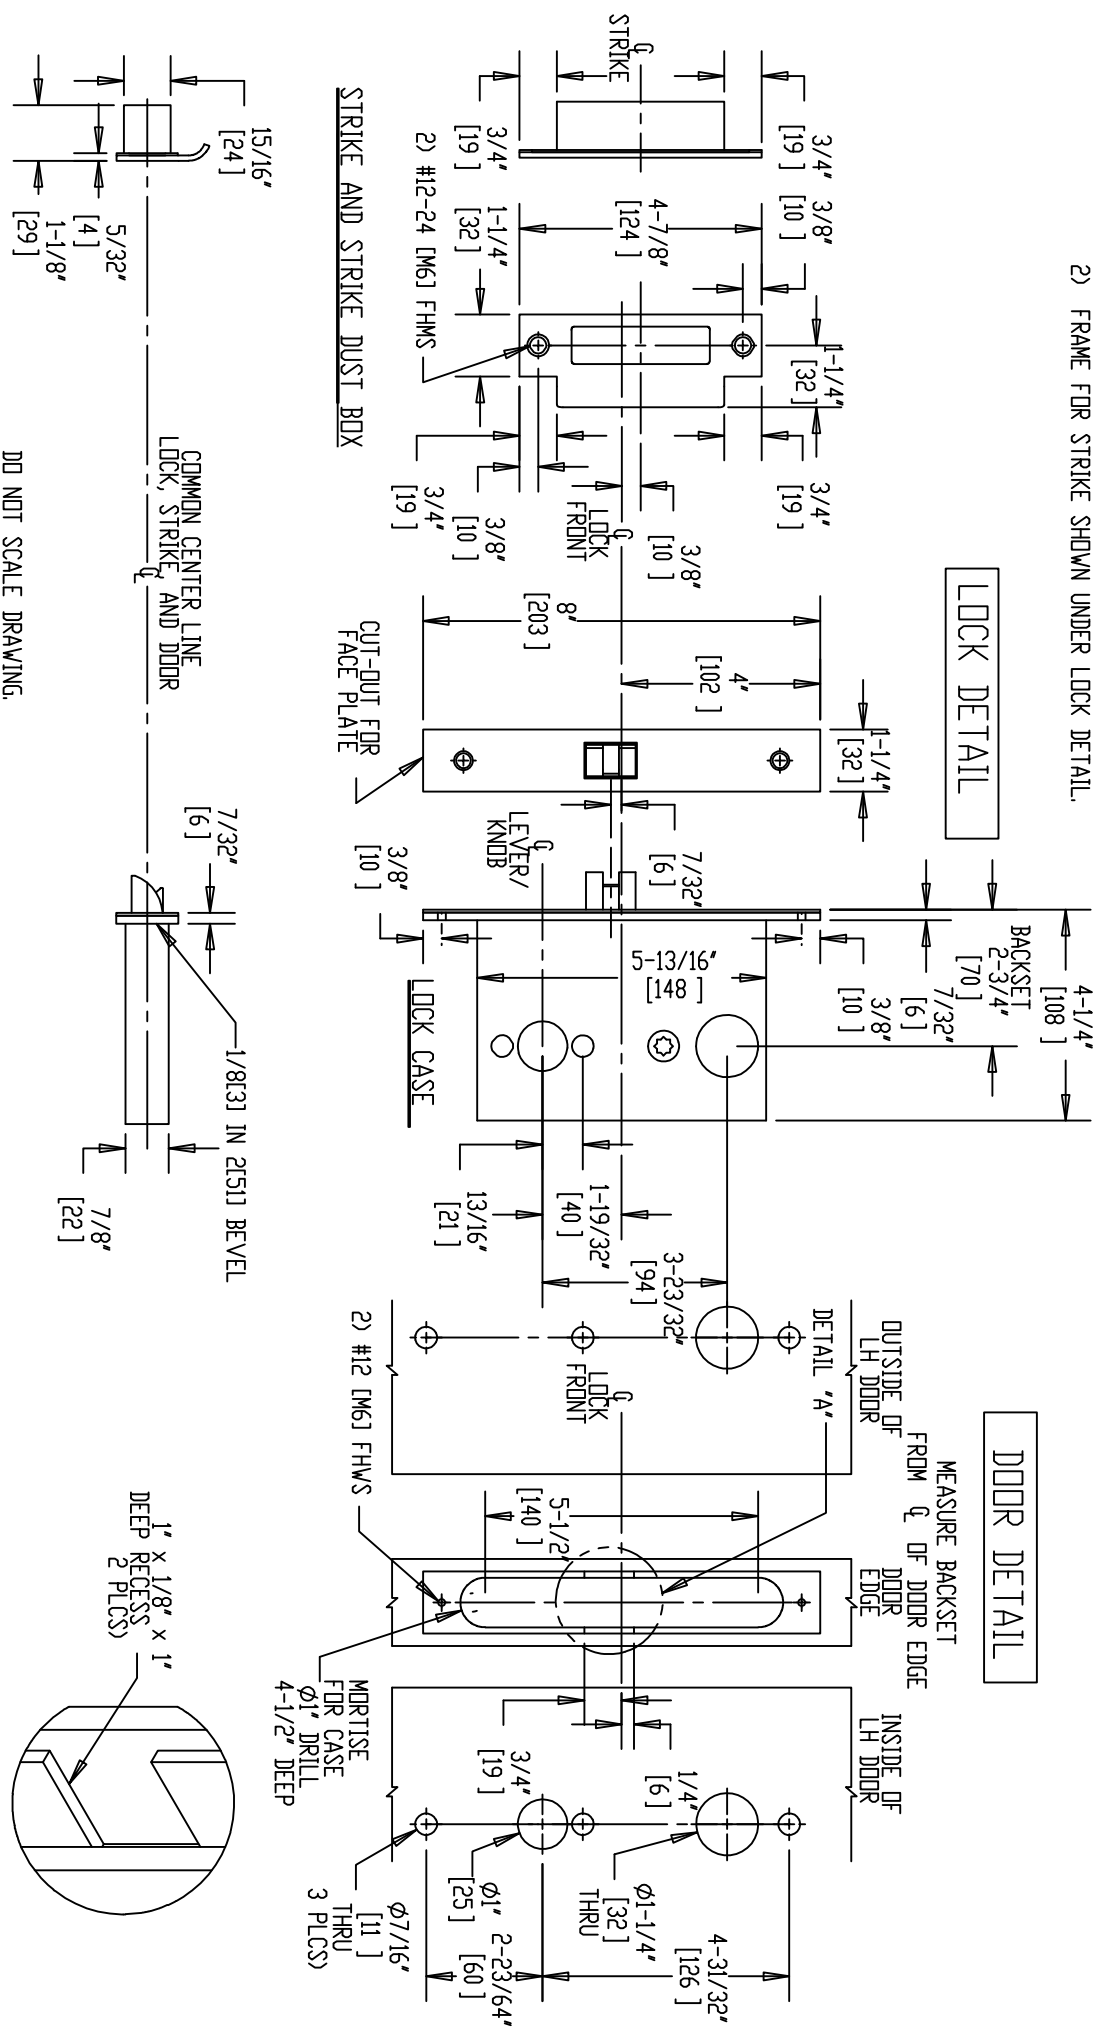

NOTE: 1) DOOR CUT-OUTS AS INDICATED UNDER DOOR DETAIL.
 2) FRAME FOR STRIKE SHOWN UNDER LOCK DETAIL.

Brookline Industries
 1624 South Clinton Street
 Chicago, IL 60616 USA
<http://brooklineind.com>

DIMENSIONS ARE INCHES () ARE IN MILLIMETERS.

M3482 WITH "E" ESCUTCHEON FOR WOOD DOORS

TEMPLATE NUMBER: **T-M3482EW Rev1**

DATE: 01-01-10