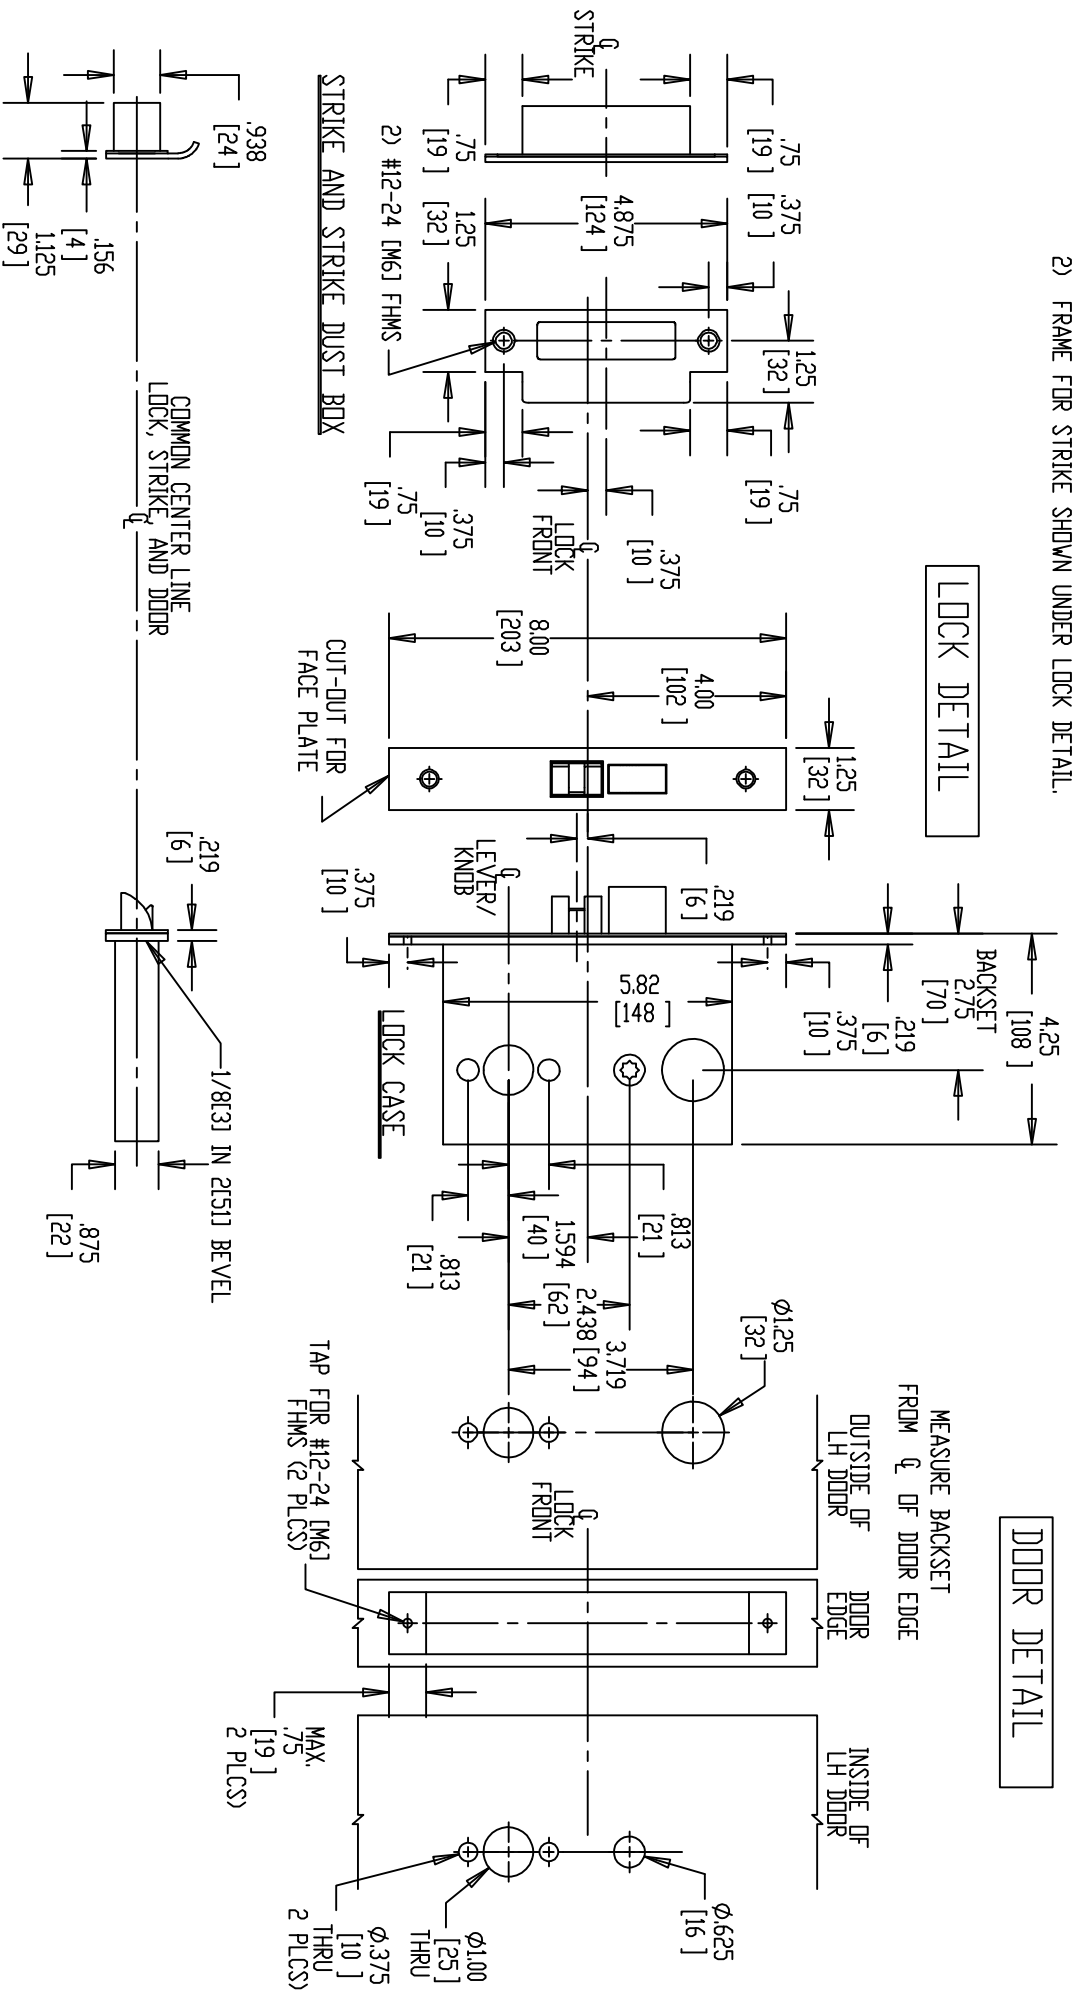

NOTE: 1) DOOR CUT-OUTS AS INDICATED UNDER DOOR DETAIL.
 2) FRAME FOR STRIKE SHOWN UNDER LOCK DETAIL.

DO NOT SCALE DRAWING.

Brookline Industries
 1624 South Clinton Street
 Chicago, IL 60616 USA
<http://brooklineind.com>

DIMENSIONS ARE INCHES () ARE IN MILLIMETERS.

M3485 WITH "A" or "B" ROSE FOR METAL DOORS

TEMPLATE NUMBER: **T-M3485ABM Rev1**

DATE: 01-01-10