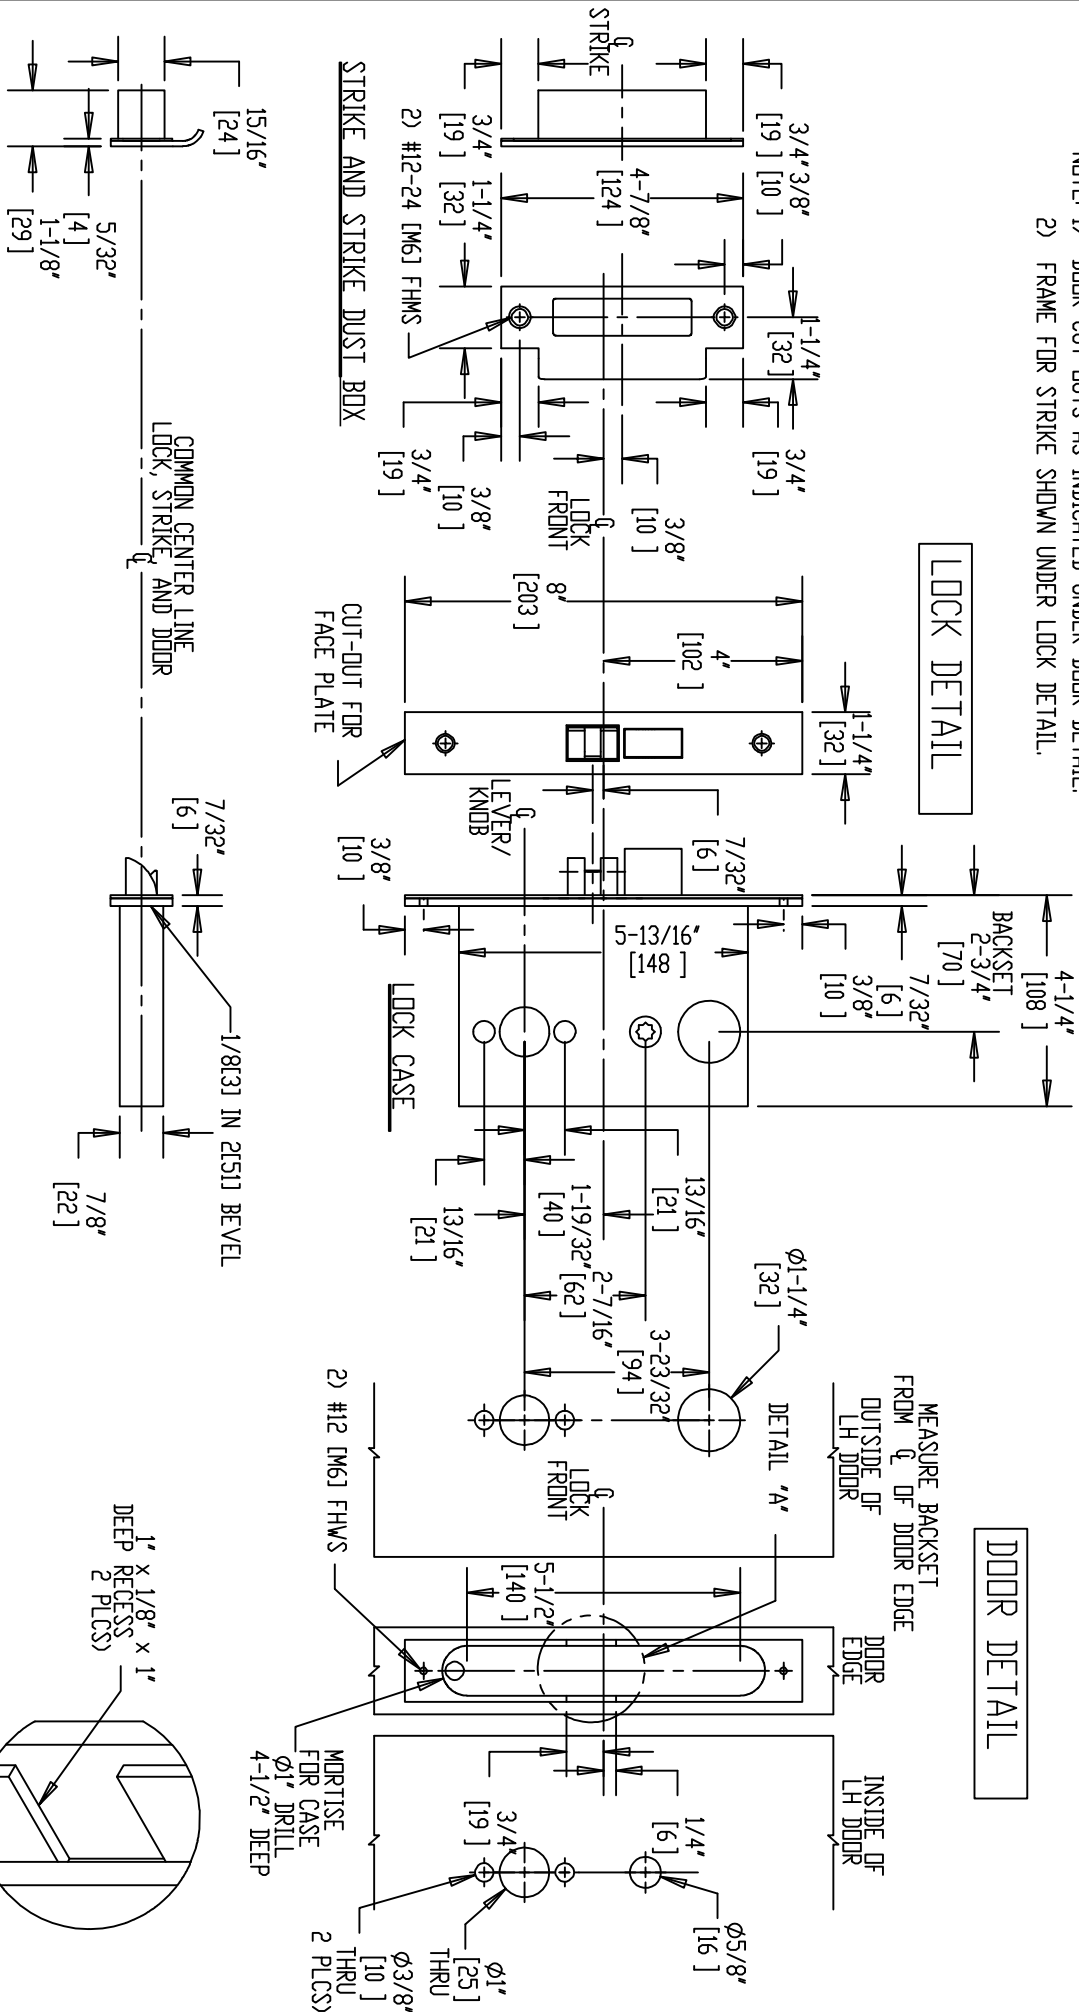

NOTE: 1) DOOR CUT-OUTS AS INDICATED UNDER DOOR DETAIL.  
 2) FRAME FOR STRIKE SHOWN UNDER LOCK DETAIL.

DO NOT SCALE DRAWING.

Brookline Industries  
 1624 South Clinton Street  
 Chicago, IL 60616 USA  
<http://brooklineind.com>

DIMENSIONS ARE INCHES ( ) ARE IN MILLIMETERS.

# M3485 WITH "A" or "B" ROSE FOR WOOD DOORS

TEMPLATE NUMBER: **T-M3485ABW Rev1**

DATE: 01-01-10

DETAIL 'A'