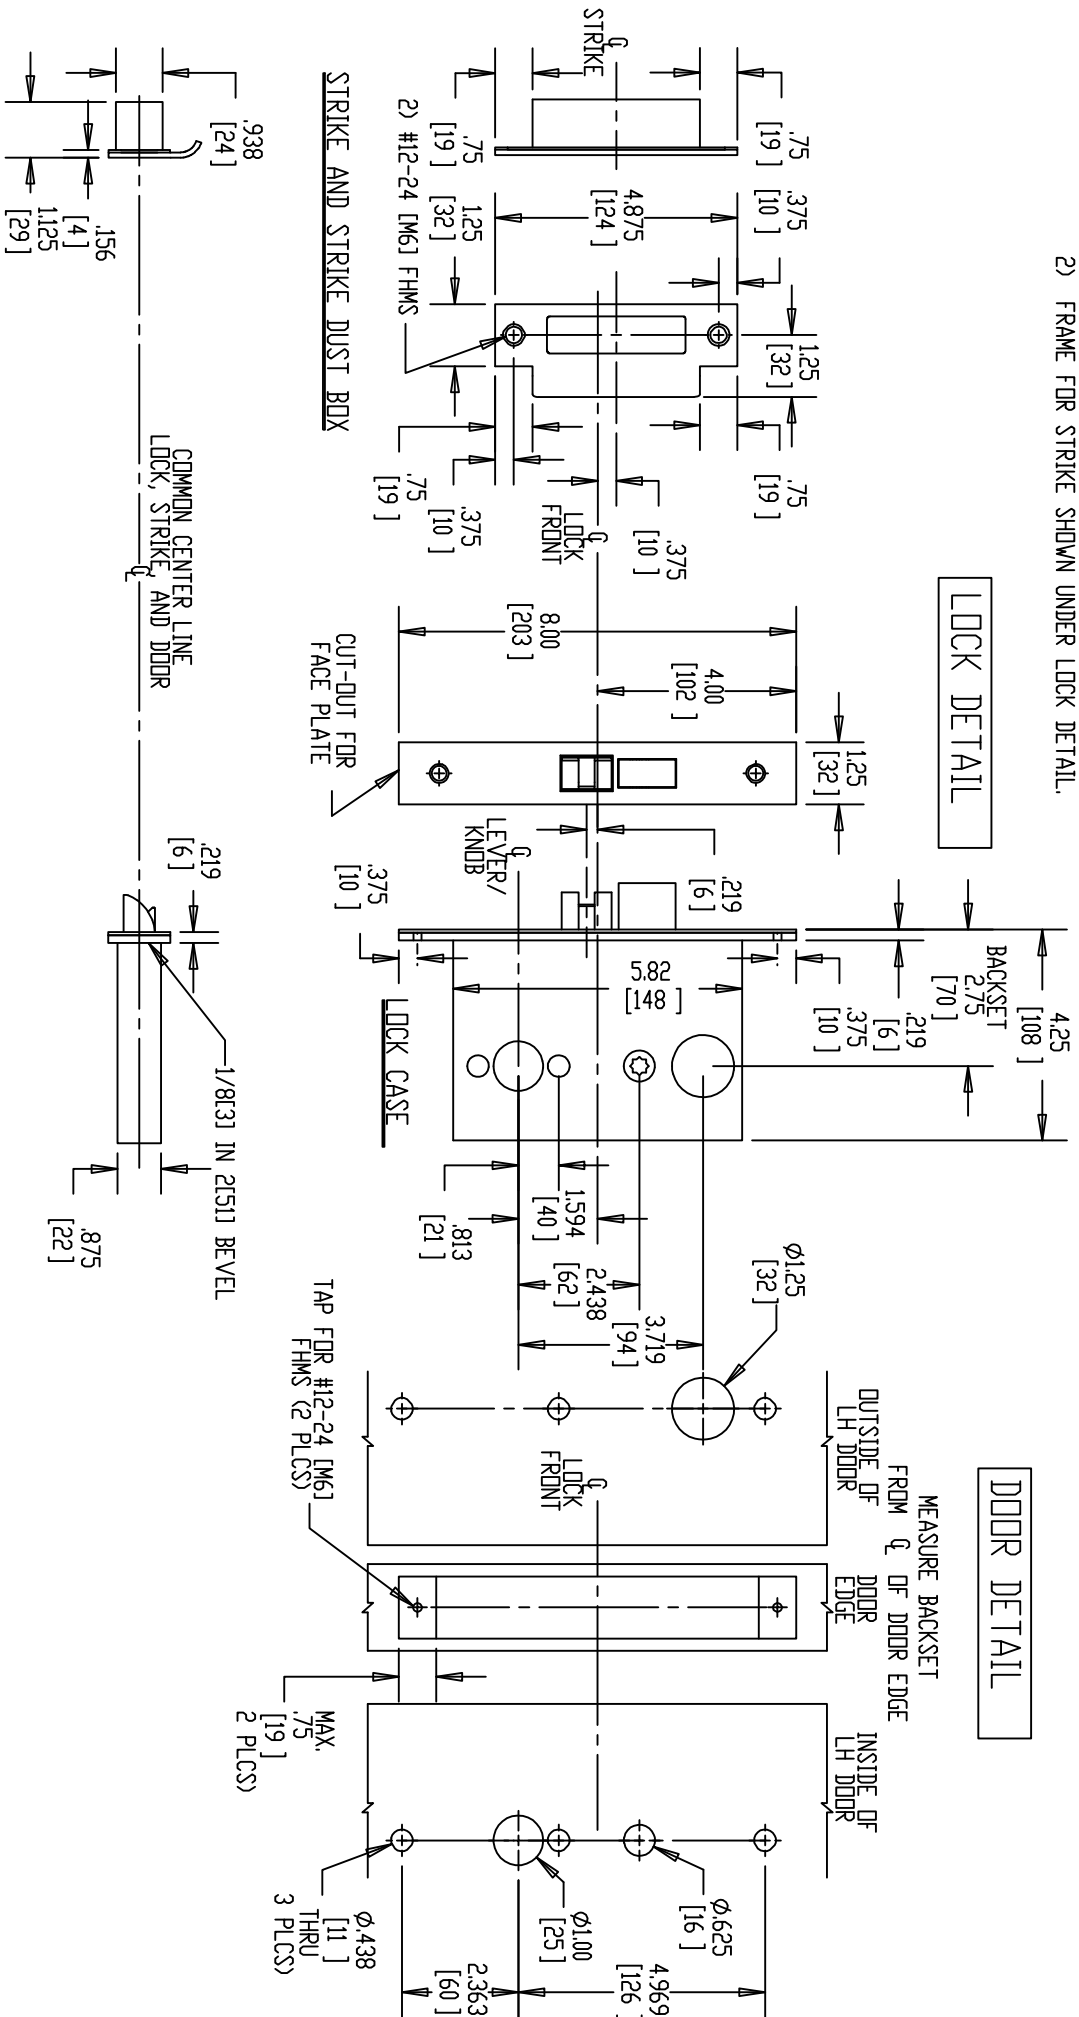

NOTE: 1) DOOR CUT-OUTS AS INDICATED UNDER DOOR DETAIL.
 2) FRAME FOR STRIKE SHOWN UNDER LOCK DETAIL.

DO NOT SCALE DRAWING.

Brookline Industries
 1624 South Clinton Street
 Chicago, IL 60616 USA
<http://brooklineind.com>

DIMENSIONS ARE INCHES () ARE IN MILLIMETERS.

M3485 WITH "E" ESCUTCHEON FOR METAL DOORS

TEMPLATE NUMBER: **T-M3485EM Rev1**

DATE: 01-01-10