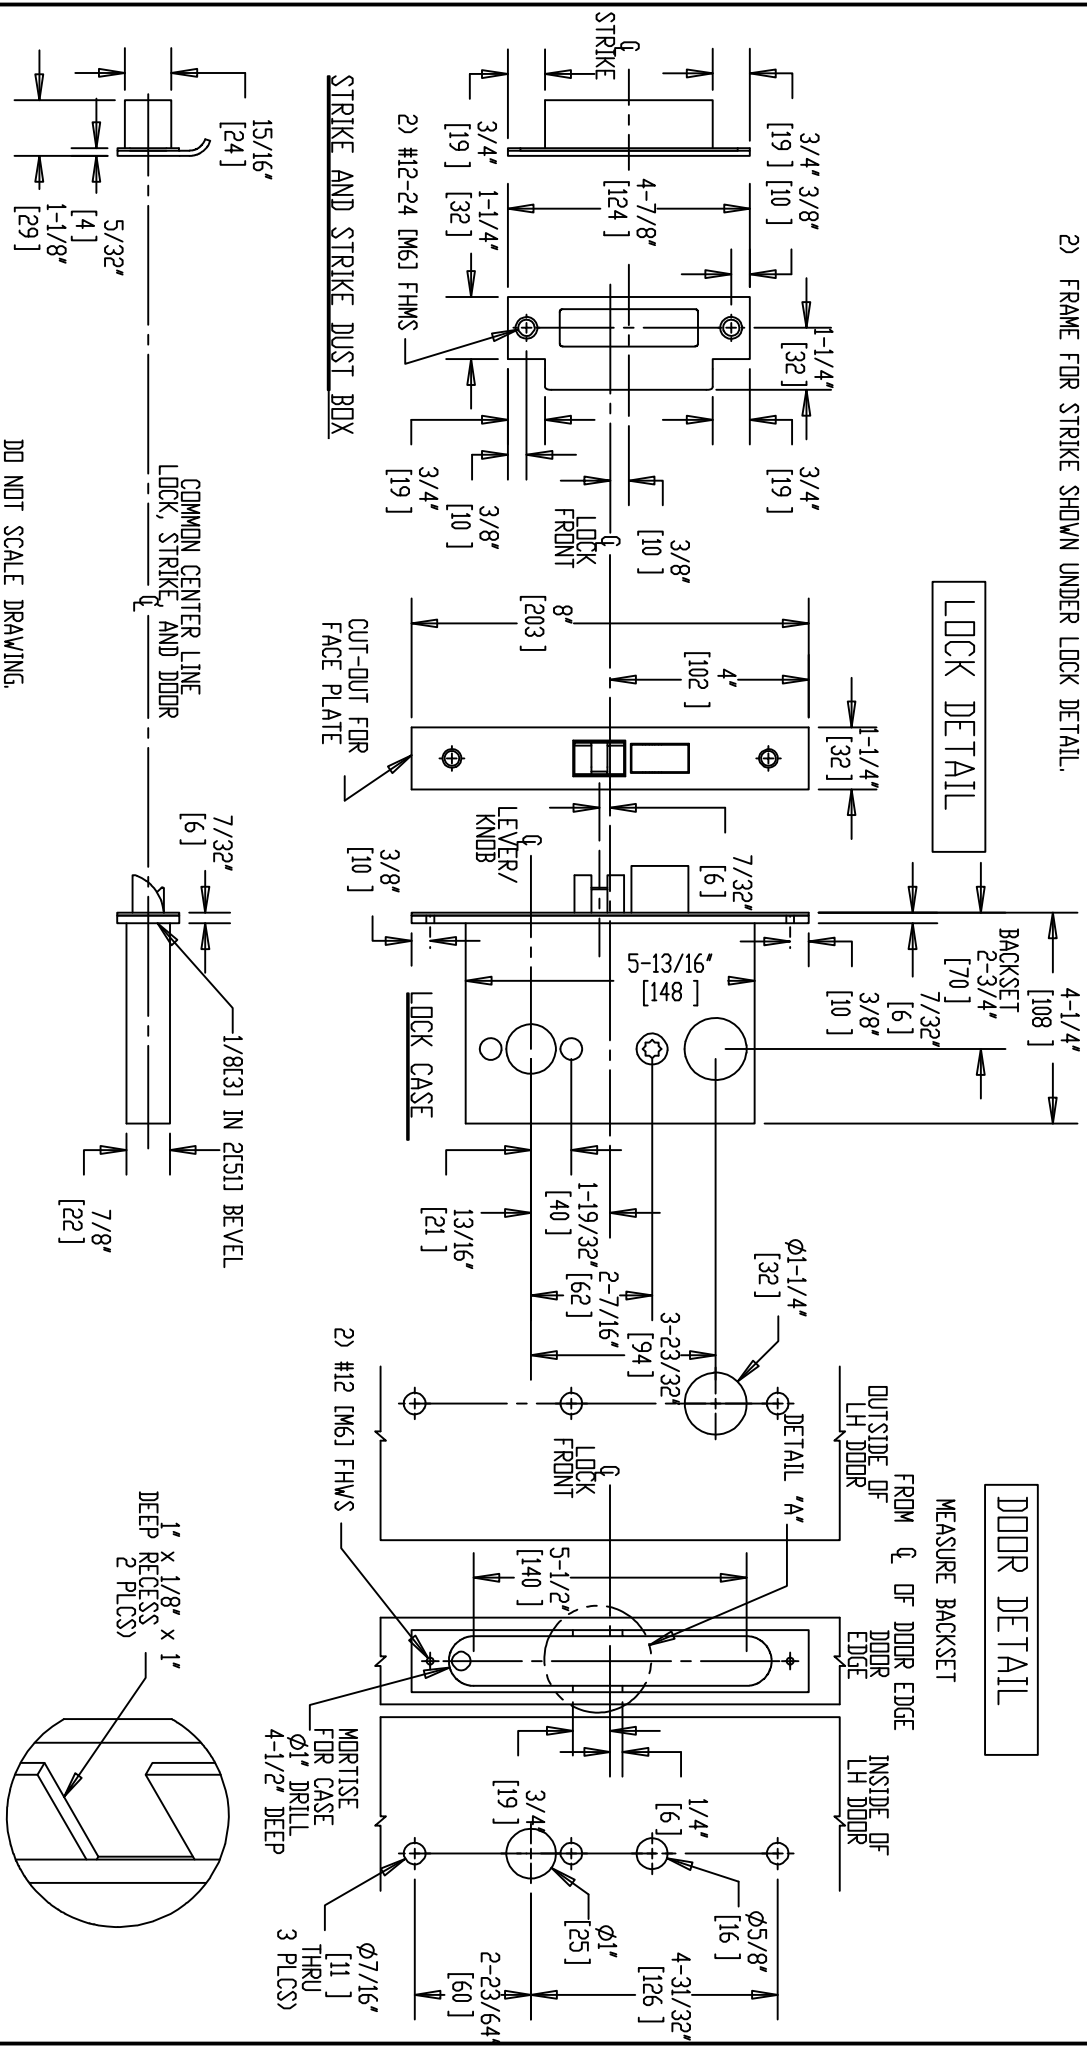

NOTE: 1) DOOR CUT-OUTS AS INDICATED UNDER DOOR DETAIL.
 2) FRAME FOR STRIKE SHOWN UNDER LOCK DETAIL.

DD NOT SCALE DRAWING.

Brookline Industries
 1624 South Clinton Street
 Chicago, IL 60616 USA
<http://brooklineind.com>

M3485 WITH "E" ESCUTCHEON FOR WOOD DOORS

DIMENSIONS ARE INCHES () ARE IN MILLIMETERS.

TEMPLATE NUMBER: **T-M3485EW Rev1**

DATE: 01-01-10

DETAIL 'A'