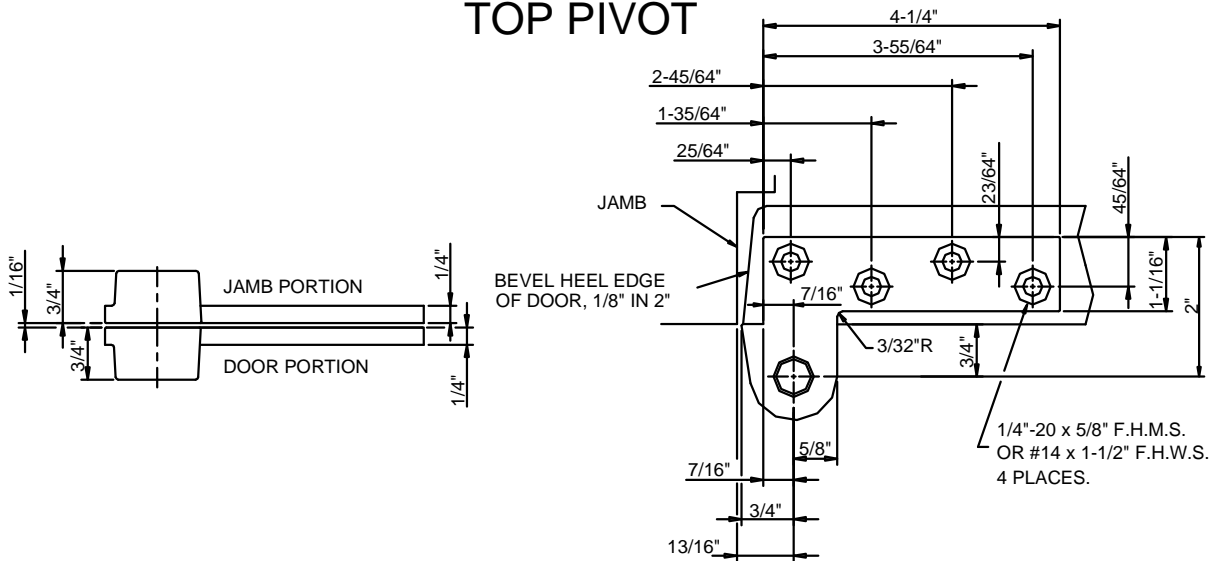

Brookline Industries
 1624 South Clinton Street
 Chicago, IL 60616 USA
<http://brooklineind.com>

1231S PIVOT SET

Template T-1231S Rev 2 Jan 2011

TOP PIVOT

BOTTOM PIVOT

- NOTE:
1. DO NOT SCALE DRAWING.
 2. RIGHT HAND SHOWN.
 3. PIVOT DRILLED FOR 1/4"-20 x 5/8" FHMS OR #14 x 1-1/2" FHWS.