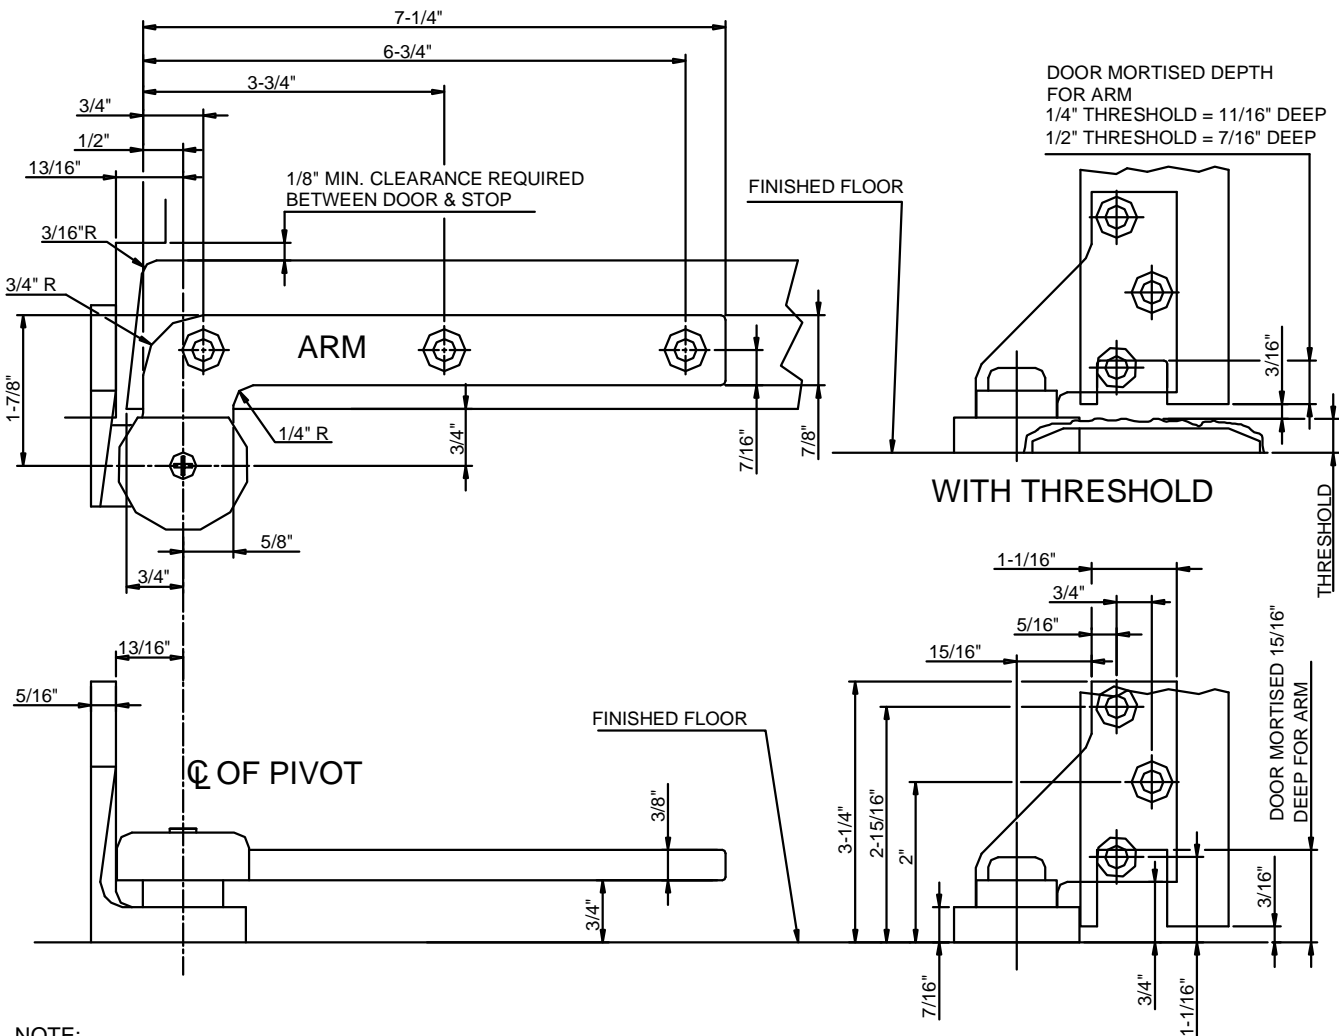

Brookline Industries
 1624 South Clinton Street
 Chicago, IL 60616 USA
<http://brooklineind.com>

1231S PIVOT SET

Template T-1231S Rev 2 Jan 2011

TOP PIVOT

BOTTOM PIVOT

- NOTE:
1. DO NOT SCALE DRAWING.
 2. RIGHT HAND SHOWN.
 3. PIVOT DRILLED FOR 1/4"-20 x 5/8" FHMS OR #14 x 1-1/2" FHWS.