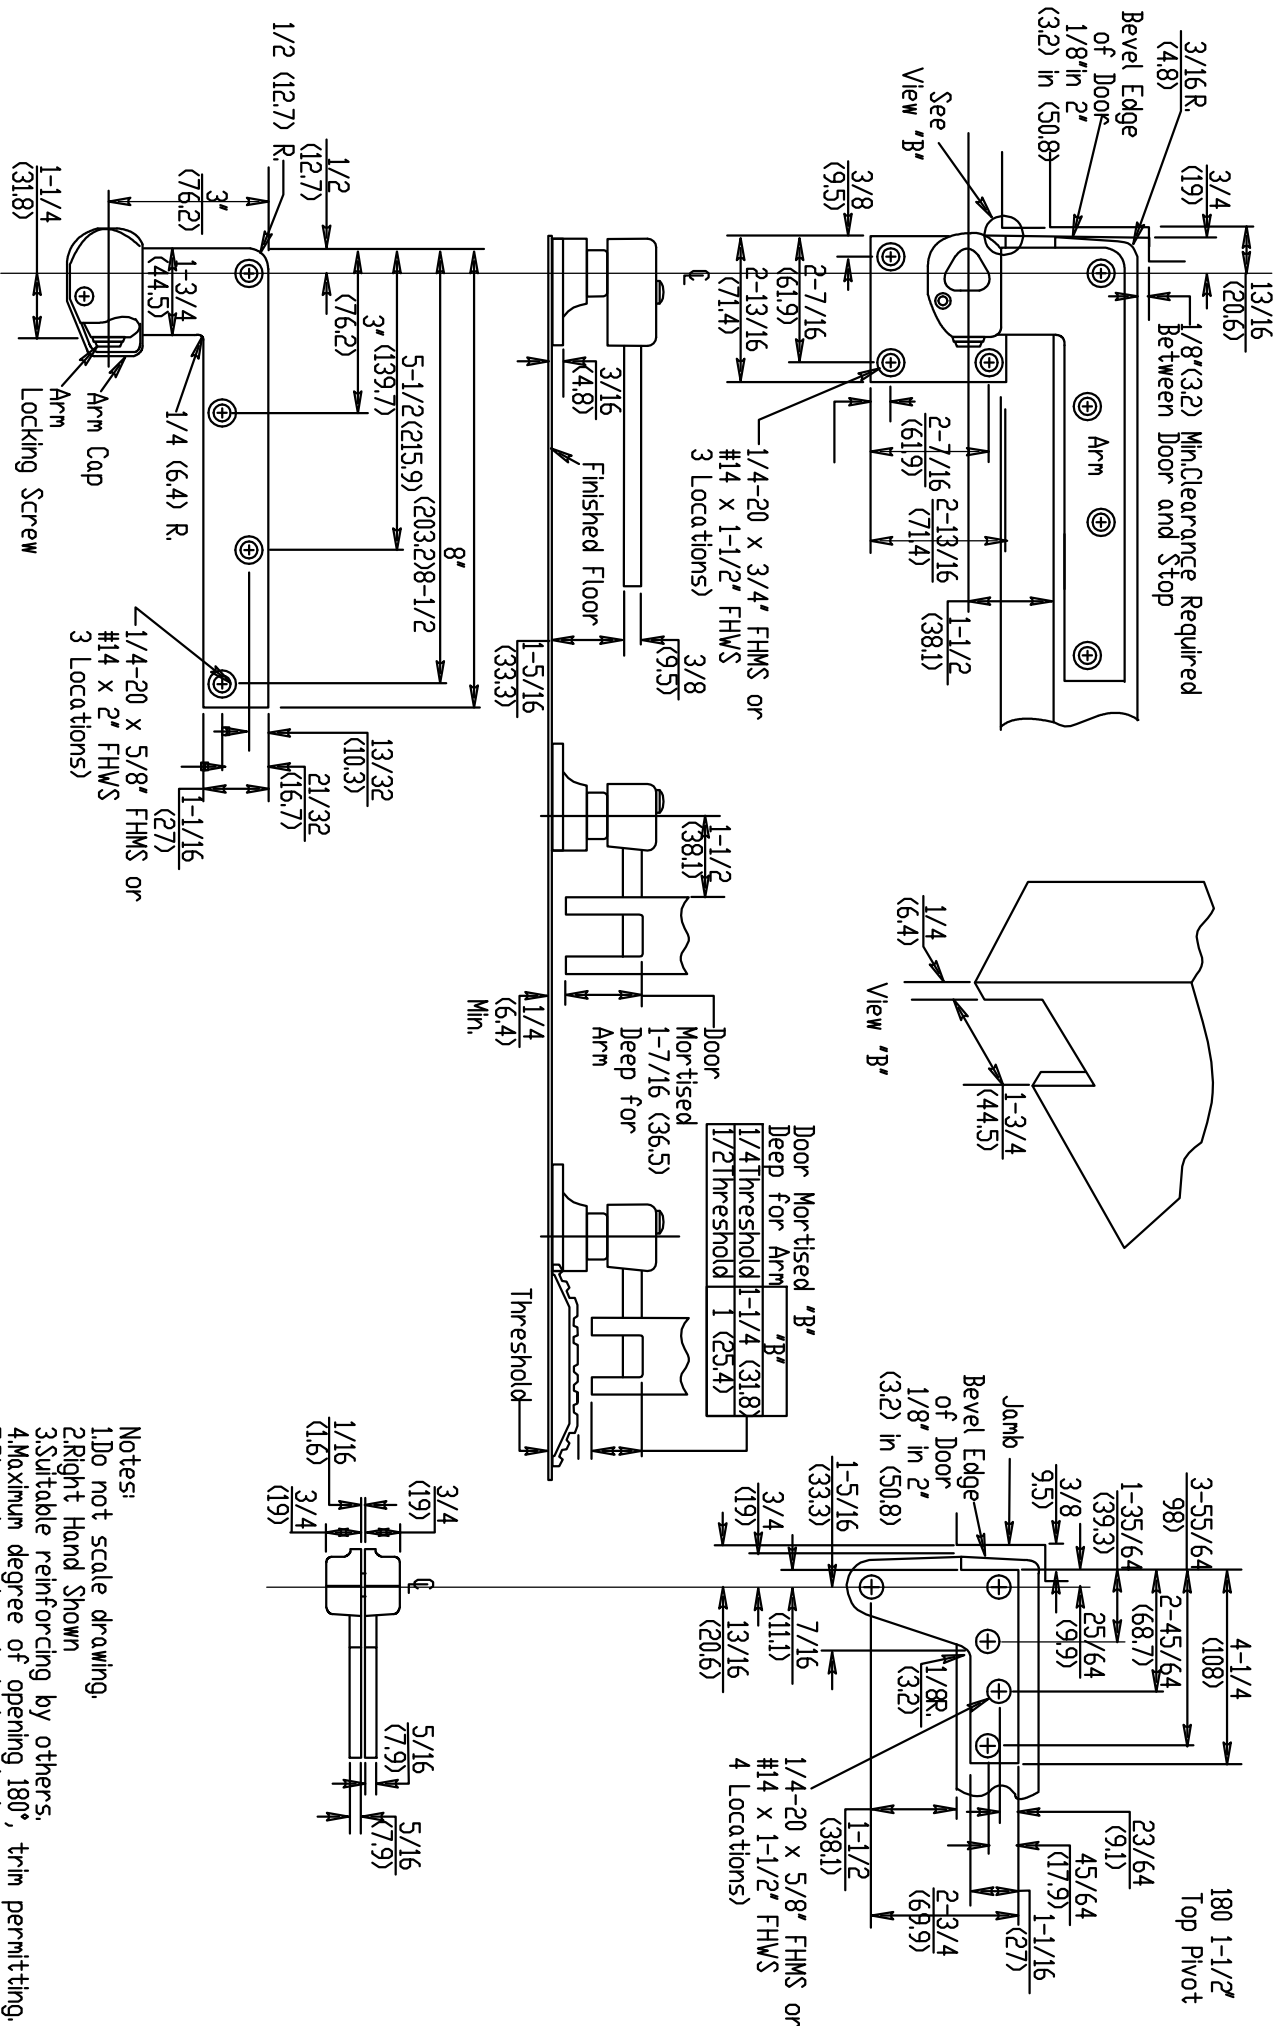

Brookline Industries
 1624 South Clinton Street
 Chicago, IL 60616 USA
<http://brooklineind.com>

1238S Pivot Set 1-1/2 Offset Template 1238S Rev 1 Jun 2006

- Notes:
 1. Do not scale drawing.
 2. Right Hand Shown
 3. Suitable reinforcing by others.
 4. Maximum degree of opening 180°, trim permitting.
 5. Dimensions given in inches (mm).